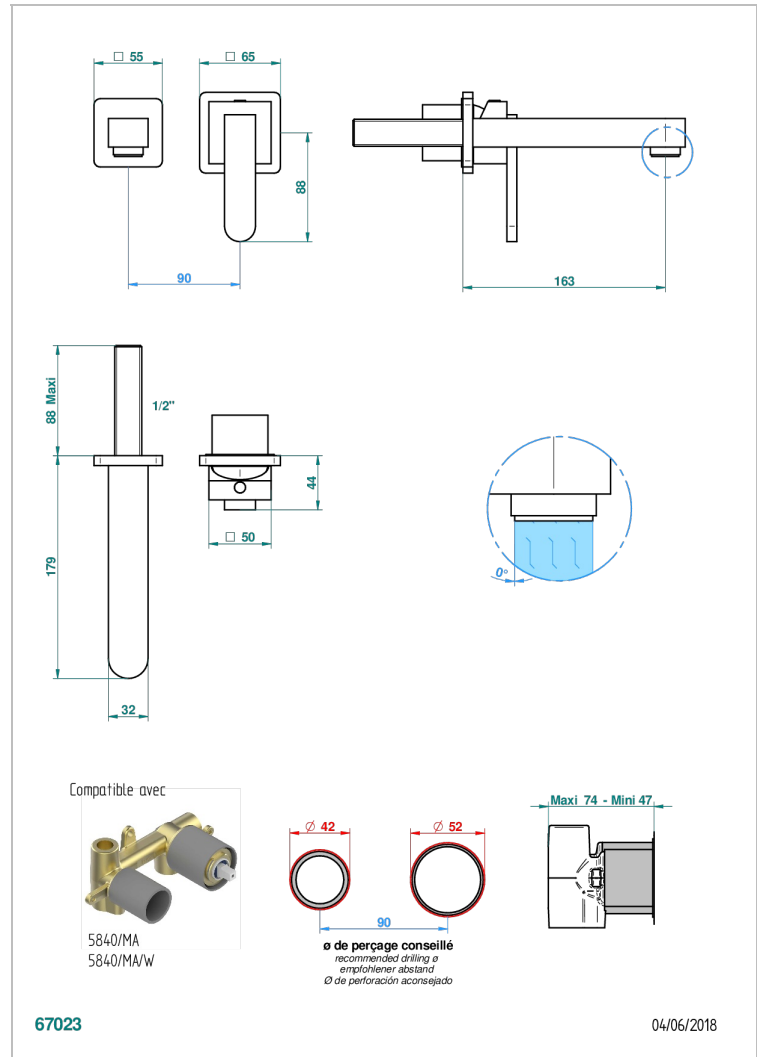

Trim only for Built-in basin mixer with spout (two x 1/2" inlets and one 1/2" outlet), without waste

CARACTERÍSTICAS

- Profil métal
- Trim only for Built-in basin mixer with spout (two x 1/2" inlets and one 1/2" outlet), without waste

PRODUCTOS RELACIONADOS

- Ref. G00-5840/MA Parte empotrada para mezclador mural con salida hembra 1/2

ACABADOS DISPONIBLES

Bronce claro - D01
Cerámica negra mate - D30
Cobre viejo mate - H07
Cromo - A02
Cromo / dorado - G02
Cromo mate - C02