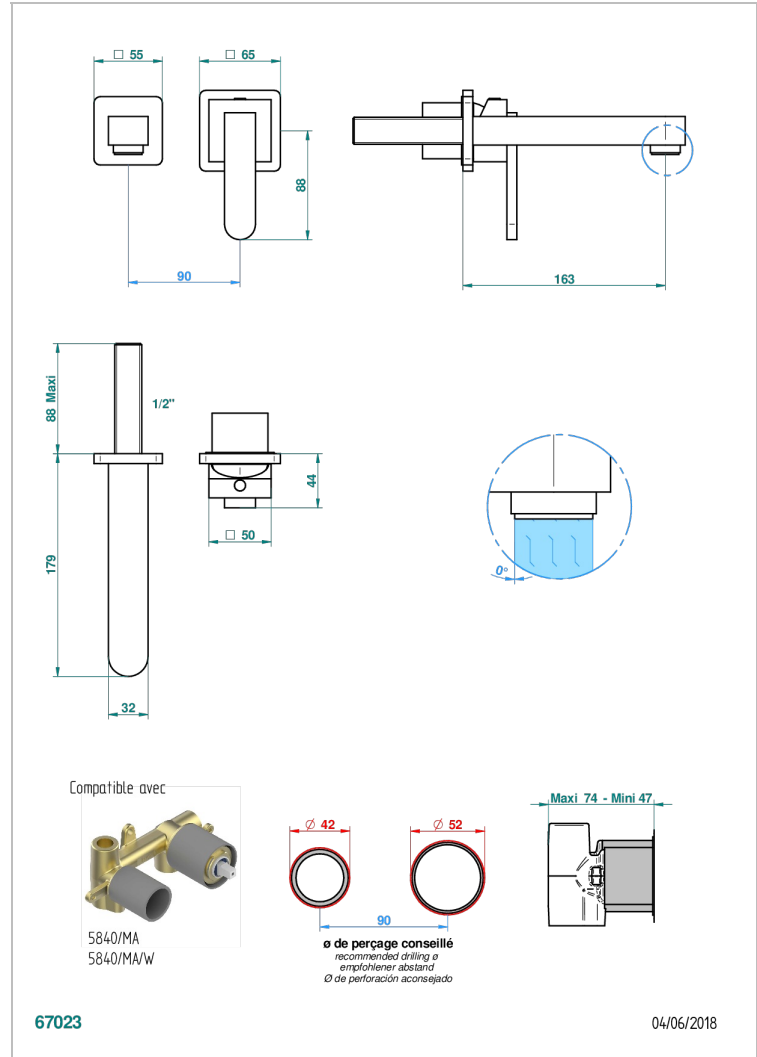

# PROFIL METAL

A6A-6541B

THG  
PARIS

Trim only for Built-in basin mixer with spout (two x 1/2" inlets and one 1/2" outlet), without waste

## 特色

- Profil Metal
- Trim only for Built-in basin mixer with spout (two x 1/2" inlets and one 1/2" outlet), without waste

## 相关的SKU

- Ref. G00-5840/MA 卫浴套装, 含: 入墙式弯管出水管, 1米25强化软管, 触控式花洒和托勾, 美国标准