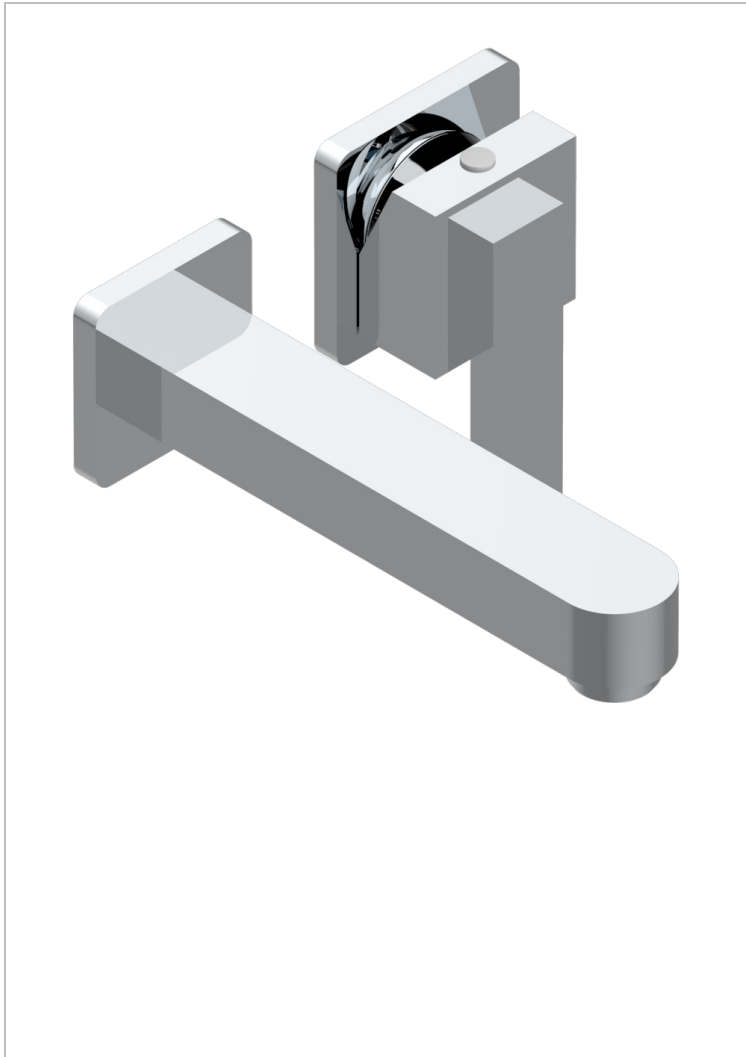

# PROFIL METAL

A6A-6541B

THG  
PARIS

Trim only for Built-in basin mixer with spout (two x 1/2" inlets and one 1/2" outlet), without waste

## 特色

- Profil Metal
- Trim only for Built-in basin mixer with spout (two x 1/2" inlets and one 1/2" outlet), without waste

## 相关的SKU

- Ref. G00-5840/MA 卫浴套装, 含: 入墙式弯管出水管, 1米25强化软管, 触控式花洒和托勾, 美国标准