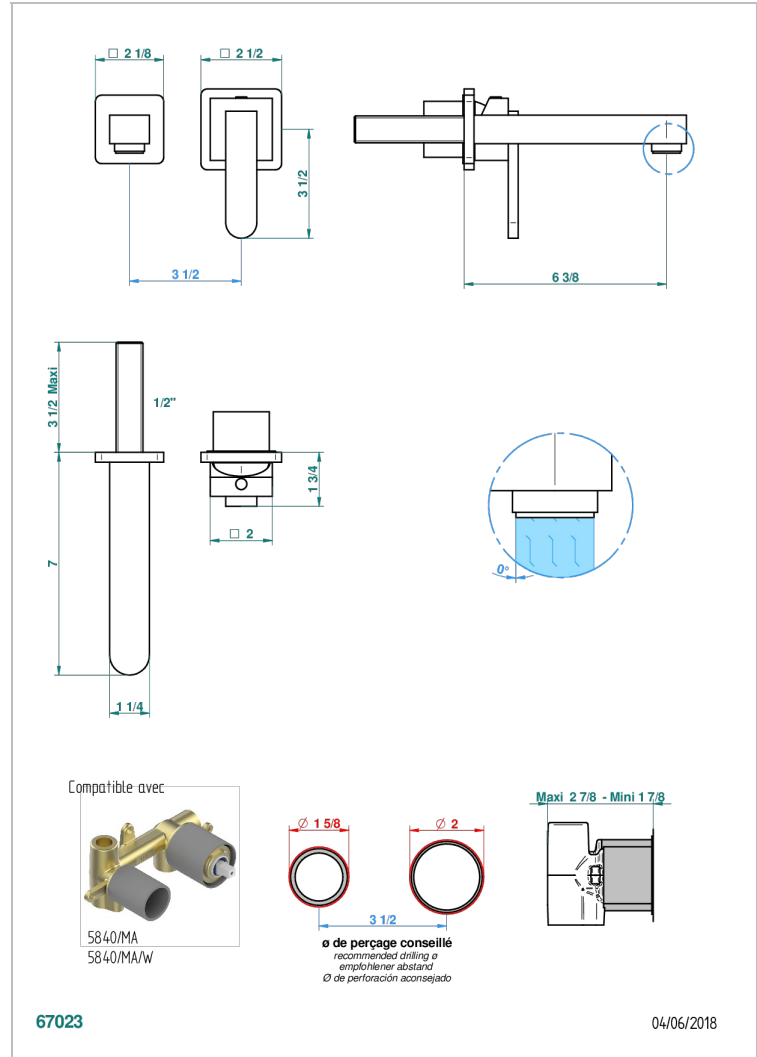

Trim only for Built-in basin mixer with spout (two x 1/2" inlets and one 1/2" outlet), without waste

CARACTERÍSTICAS

- Profil métal
- Trim only for Built-in basin mixer with spout (two x 1/2" inlets and one 1/2" outlet), without waste

PRODUCTOS RELACIONADOS

- Ref. G00-5840/MA Parte empotrada para mezclador mural con salida hembra 1/2

ACABADOS DISPONIBLES

Bronce claro - D01
 Cerámica negra mate - D30
 Cobre viejo mate - H07
 Cromo - A02
 Cromo / dorado - G02
 Cromo mate - C02