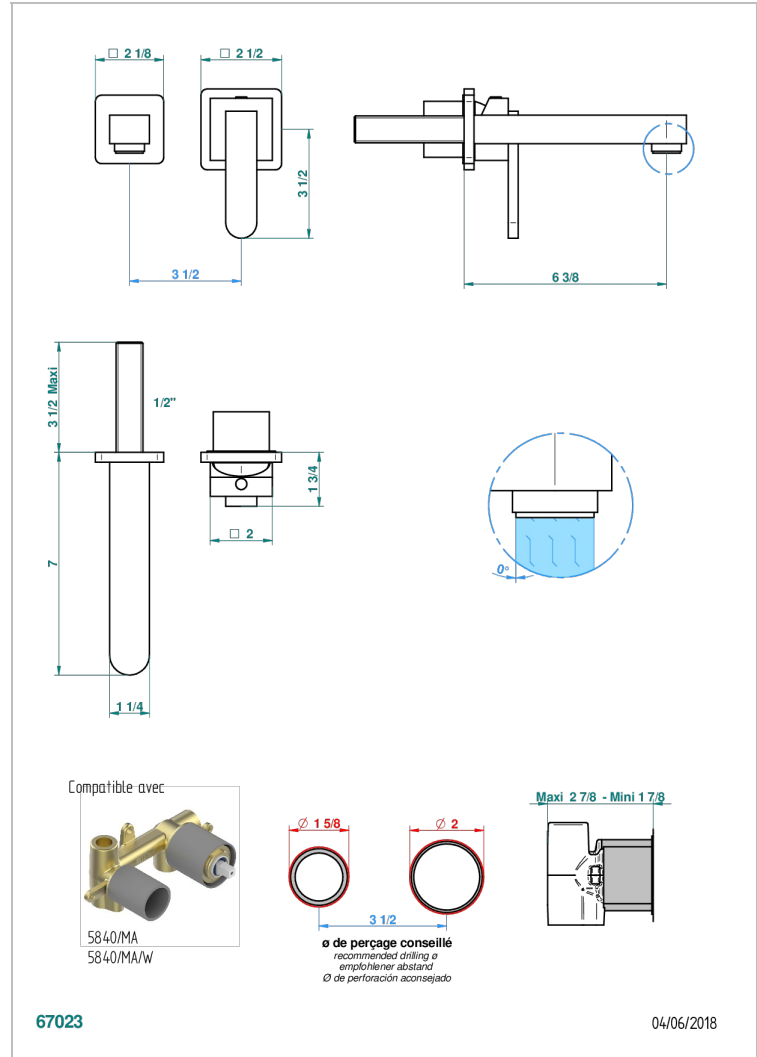

# PROFIL METAL

A6A-6541B

THG  
PARIS

Trim only for Built-in basin mixer with spout (two x 1/2" inlets and one 1/2" outlet), without waste

## 特色

- Profil Metal
- Trim only for Built-in basin mixer with spout (two x 1/2" inlets and one 1/2" outlet), without waste

## 相关的SKU

- Ref. G00-5840/MA 卫浴套装，含：入墙式弯管出水管，1米25强化软管，触控式花洒和托勾，美国标准