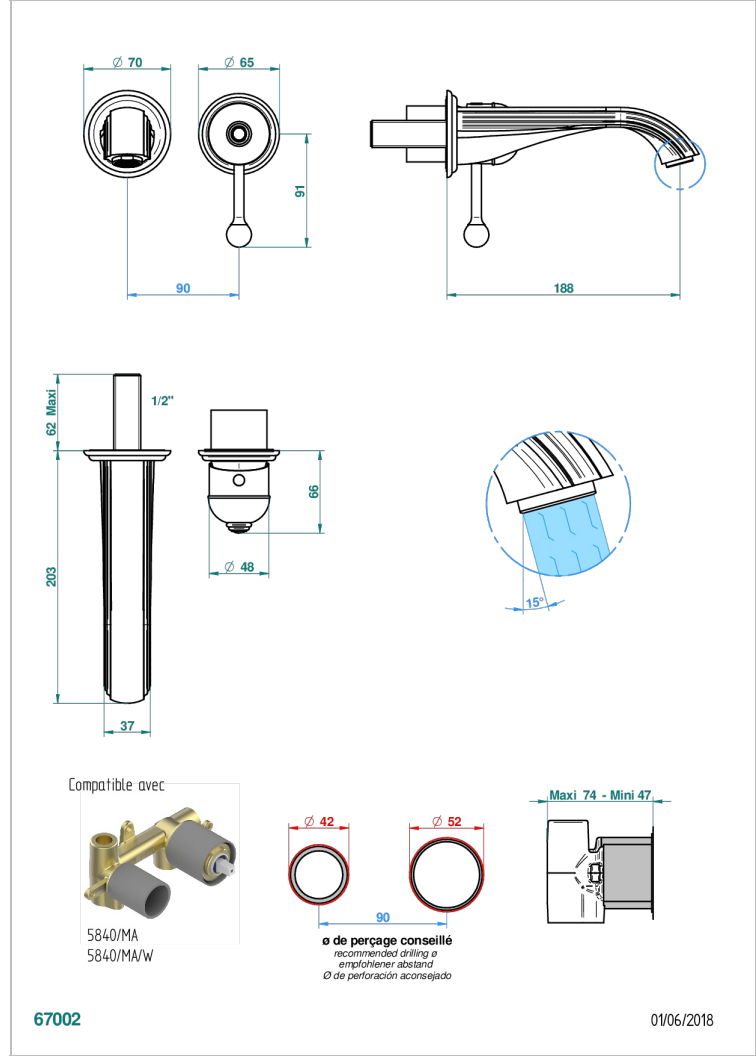

TROCADERO LAPIS LAZULI

U7B-6541B

THG[®]
PARIS

Trim only for Built-in basin mixer with spout (two x 1/2" inlets and one 1/2" outlet), without waste

CARACTERÍSTICAS

- Trocadero Lapis Lazuli
- Trim only for Built-in basin mixer with spout (two x 1/2" inlets and one 1/2" outlet), without waste

PRODUCTOS RELACIONADOS

- Ref. G00-5840/MAUS Rough parts for concealed wall-mounted mixer with 1/2" outlet

ACABADOS DISPONIBLES

Cerámica negra mate - D30
Cromo - A02
Cromo / dorado - G02
Cromo mate - C02
Dorado - F01
Dorado mate - F07