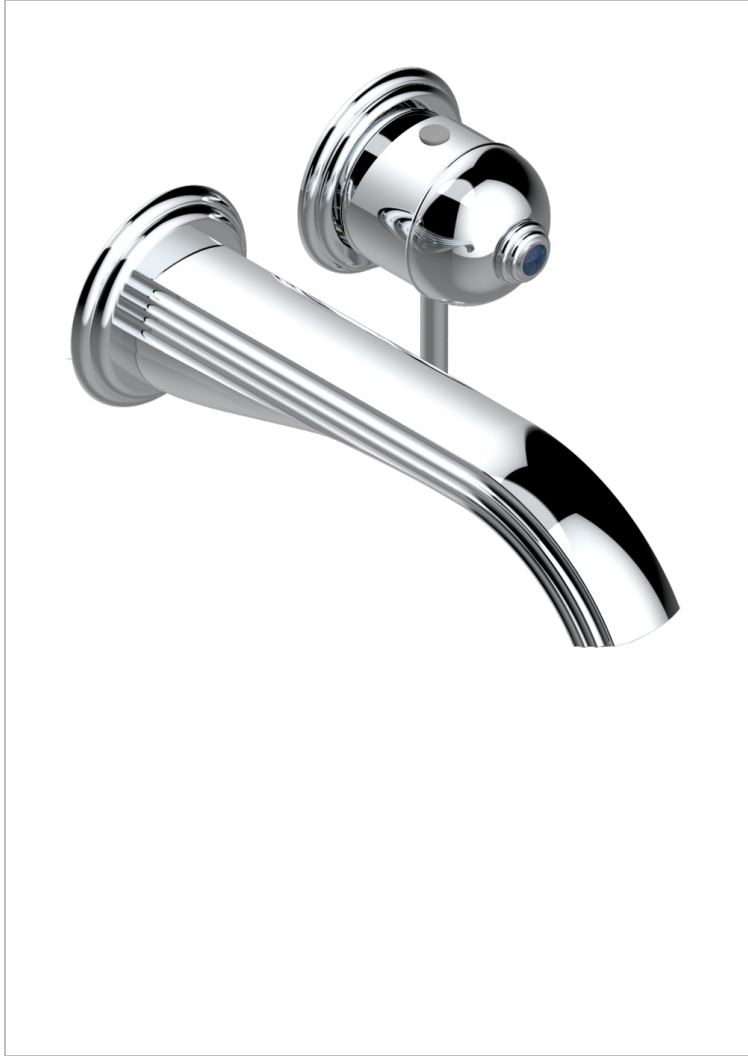

TROCADERO LAPIS LAZULI

U7B-6541B

THG[®]
PARIS

Trim only for Built-in basin mixer with spout (two x 1/2" inlets and one 1/2" outlet), without waste

CARACTERÍSTICAS

- Trocadero Lapis Lazuli
- Trim only for Built-in basin mixer with spout (two x 1/2" inlets and one 1/2" outlet), without waste

PRODUCTOS RELACIONADOS

- Ref. G00-5840/MAUS Rough parts for concealed wall-mounted mixer with 1/2" outlet

ACABADOS DISPONIBLES

Cerámica negra mate - D30
Cromo - A02
Cromo / dorado - G02
Cromo mate - C02
Dorado - F01
Dorado mate - F07

Dorado pálido - F30
Dorado pálido mate (sin barniz) - F31
Níquel - B01
Níquel mate - C01
Níquel viejo - H28
Pvd blush - H62

Pvd blush mate - H60
Pvd color latón - H49
Pvd color latón mate - H50
Pvd color níquel - H55
Pvd color níquel mate - H56
Pvd color oro - H52