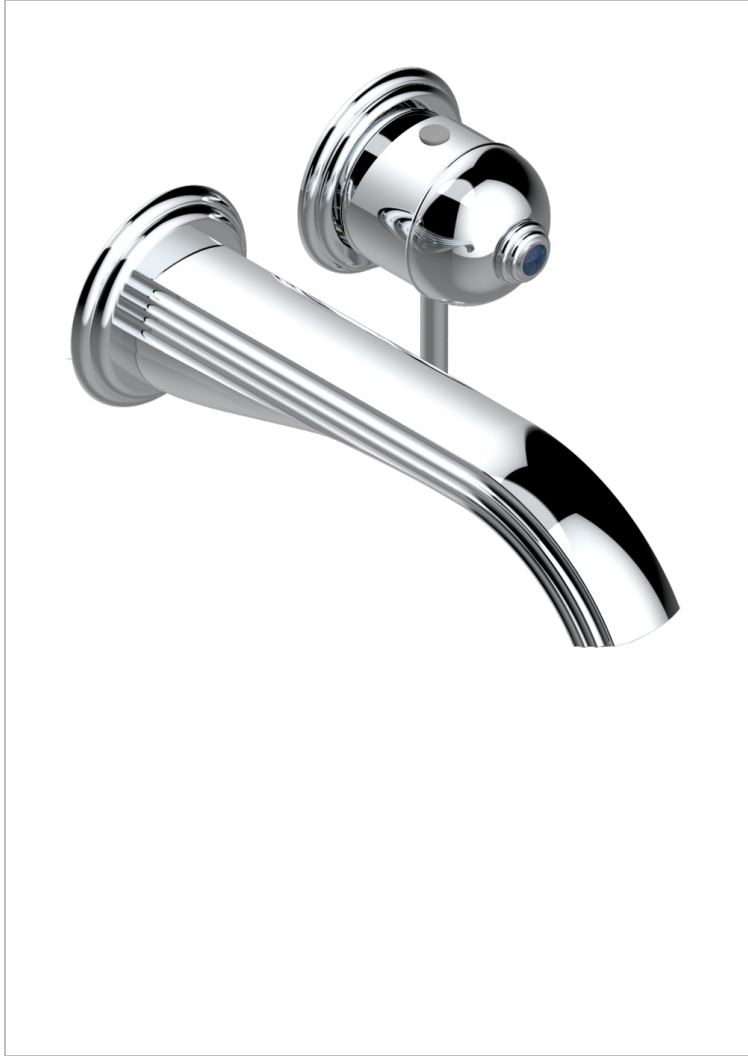

TROCADERO LAPIS LAZULI

U7B-6541B

THG
PARIS

Trim only for Built-in basin mixer with spout (two x 1/2" inlets and one 1/2" outlet), without waste

CHARACTERISTIC

- Trocadéro Lapis Lazuli
- Trim only for Built-in basin mixer with spout (two x 1/2" inlets and one 1/2" outlet), without waste

RELATED SKU'S

- Ref. G00-5840/MAUS Rough parts for concealed wall-mounted mixer with 1/2" outlet

AVAILABLE FINITIONS

Black ceram - D30
Blush PVD - H62
Brass color PVD - H49
Brown bronze color PVD - F33
Chrome polished - A02
Chrome polished / gold polished - G02

Gold color PVD - H52
Gold mat - F07
Gold polished - F01
Graphite PVD - H64
Matt Umber PVD - H67
Matt blush PVD - H60

Matt brass color PVD - H50
Matt brown bronze color PVD - F34
Matt chrome (American satin) - C02
Matt gold color PVD - H53
Matt graphite PVD - H65
Matt nickel (American satin) - C01

Matt nickel color PVD - H56
Nickel antique / Sovereign - H28
Nickel color PVD - H55
Nickel polished - B01
Soft gold - F30
Soft matt gold - F31

Umber PVD - H66