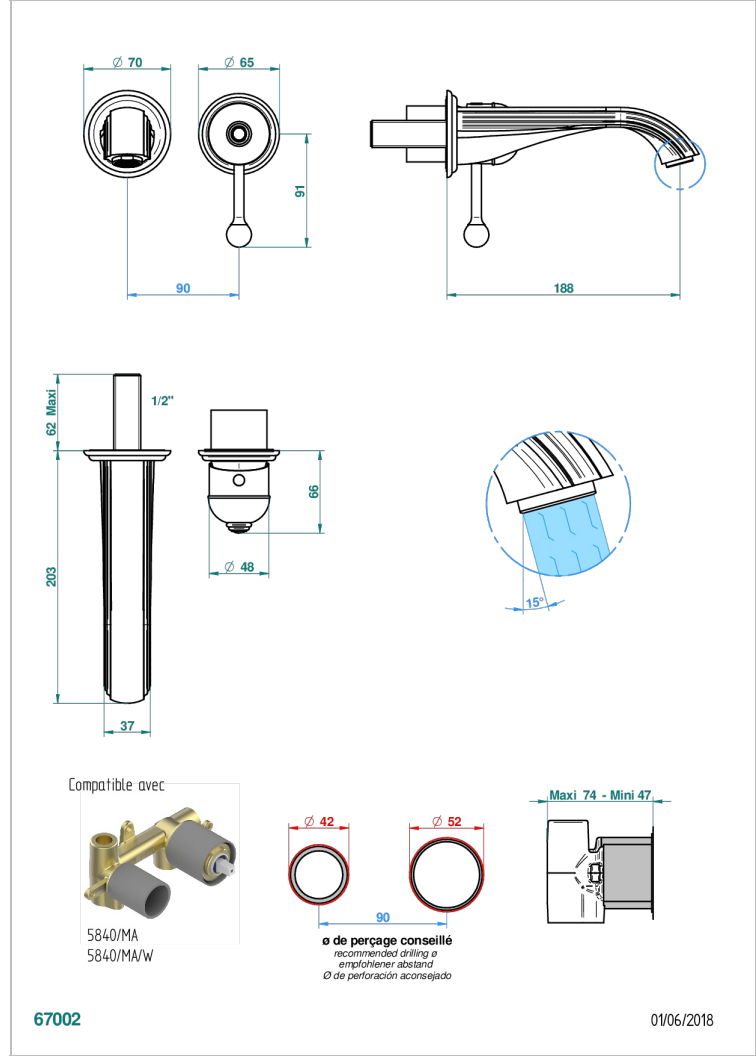

TROCADERO LAPIS LAZULI

U7B-6541B

THG
PARIS

Trim only for Built-in basin mixer with spout (two x 1/2" inlets and one 1/2" outlet), without waste

CHARACTERISTIC

- Trocadéro Lapis Lazuli
- Trim only for Built-in basin mixer with spout (two x 1/2" inlets and one 1/2" outlet), without waste

RELATED SKU'S

- Ref. G00-5840/MAUS Rough parts for concealed wall-mounted mixer with 1/2" outlet

AVAILABLE FINITIONS

Black ceram - D30
Blush PVD - H62
Brass color PVD - H49
Brown bronze color PVD - F33
Chrome polished - A02
Chrome polished / gold polished - G02

Matt nickel color PVD - H56
Nickel antique / Sovereign - H28
Nickel color PVD - H55
Nickel polished - B01
Soft gold - F30
Soft matt gold - F31

Umber PVD - H66