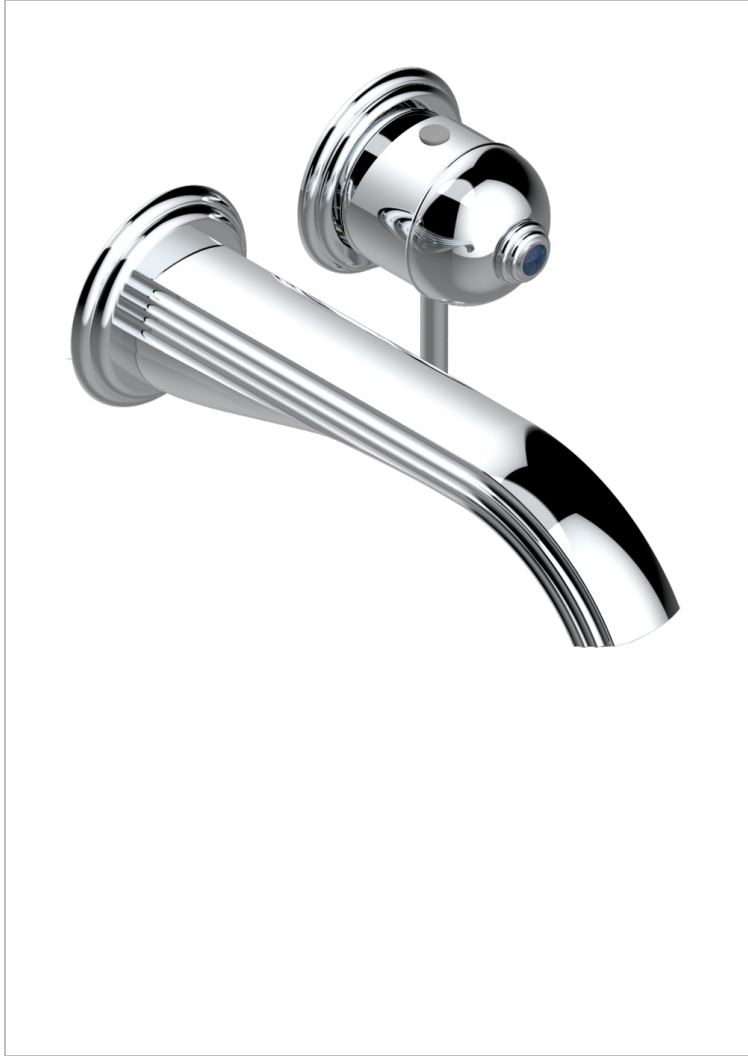

# TROCADERO LAPIS LAZULI

U7B-6541B

THG<sup>®</sup>  
PARIS

Trim only for Built-in basin mixer with spout (two x 1/2" inlets and one 1/2" outlet), without waste

## CARACTERÍSTICAS

- Trocadero Lapis Lazuli
- Trim only for Built-in basin mixer with spout (two x 1/2" inlets and one 1/2" outlet), without waste

## PRODUCTOS RELACIONADOS

- Ref. G00-5840/MAUS Rough parts for concealed wall-mounted mixer with 1/2" outlet

## ACABADOS DISPONIBLES

Cerámica negra mate - D30  
Cromo - A02  
Cromo / dorado - G02  
Cromo mate - C02  
Dorado - F01  
Dorado mate - F07

Dorado pálido - F30  
Dorado pálido mate (sin barniz) - F31  
Níquel - B01  
Níquel mate - C01  
Níquel viejo - H28  
Pvd blush - H62