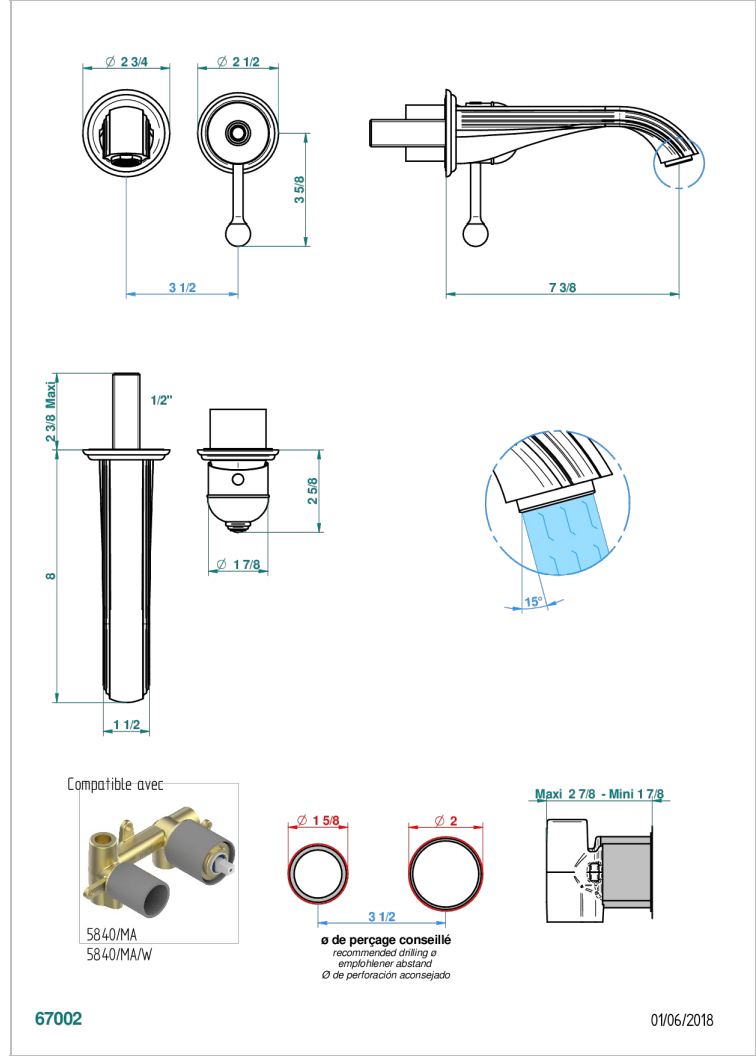

# TROCADERO LAPIS LAZULI

U7B-6541B

THG<sup>®</sup>  
PARIS

Trim only for Built-in basin mixer with spout (two x 1/2" inlets and one 1/2" outlet), without waste

## CARACTERÍSTICAS

- Trocadero Lapis Lazuli
- Trim only for Built-in basin mixer with spout (two x 1/2" inlets and one 1/2" outlet), without waste

## PRODUCTOS RELACIONADOS

- Ref. G00-5840/MAUS Rough parts for concealed wall-mounted mixer with 1/2" outlet