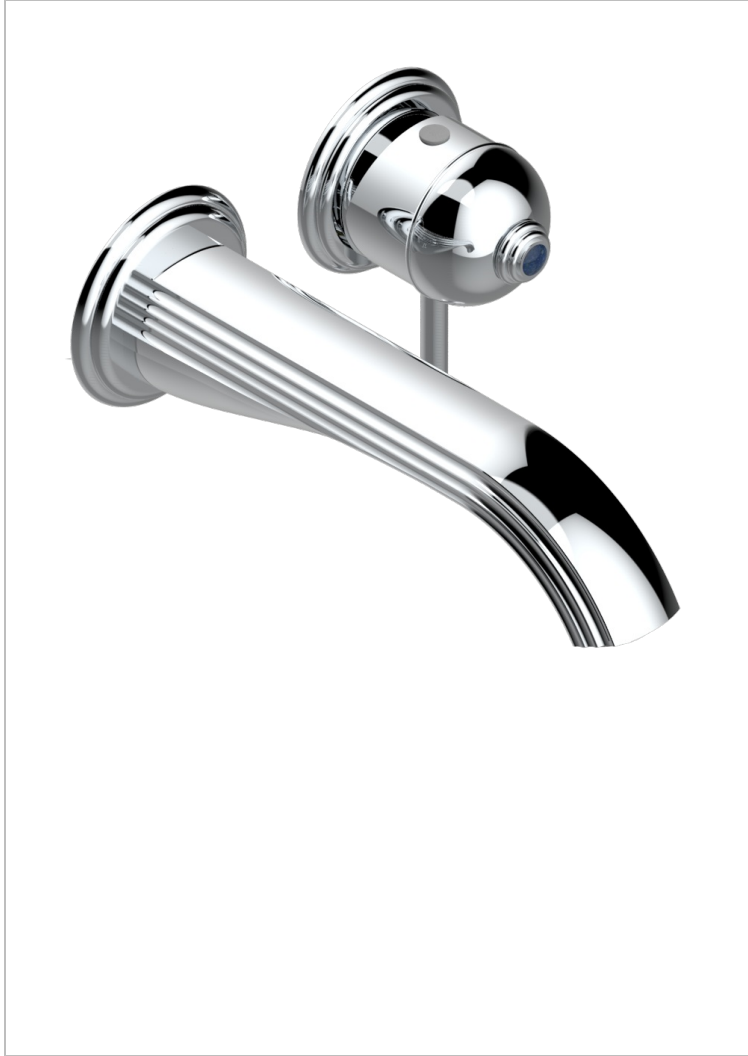

# TROCADERO LAPIS LAZULI

U7B-6541B

THG  
PARIS

Trim only for Built-in basin mixer with spout (two x 1/2" inlets and one 1/2" outlet), without waste

## CHARACTERISTIC

- Trocadéro Lapis Lazuli
- Trim only for Built-in basin mixer with spout (two x 1/2" inlets and one 1/2" outlet), without waste

## RELATED SKU'S

- Ref. G00-5840/MAUS Rough parts for concealed wall-mounted mixer with 1/2" outlet