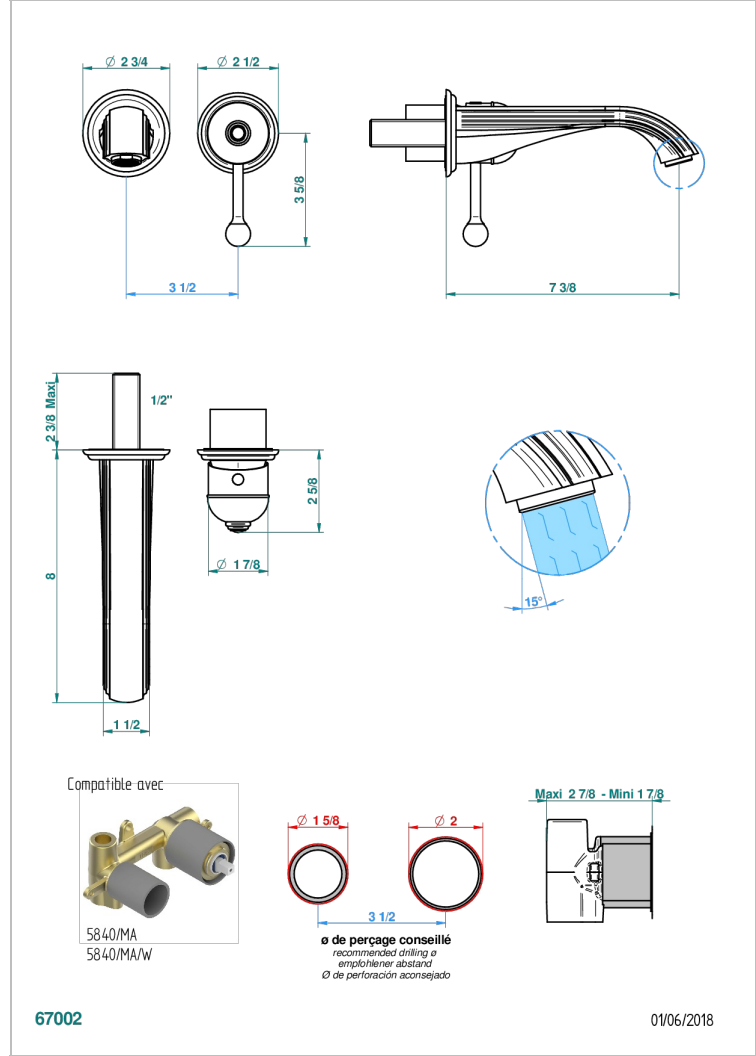

# TROCADERO LAPIS LAZULI

U7B-6541B

THG  
PARIS

Trim only for Built-in basin mixer with spout (two x 1/2" inlets and one 1/2" outlet), without waste

## CHARACTERISTIC

- Trocadéro Lapis Lazuli
- Trim only for Built-in basin mixer with spout (two x 1/2" inlets and one 1/2" outlet), without waste

## RELATED SKU'S

- Ref. G00-5840/MAUS Rough parts for concealed wall-mounted mixer with 1/2" outlet