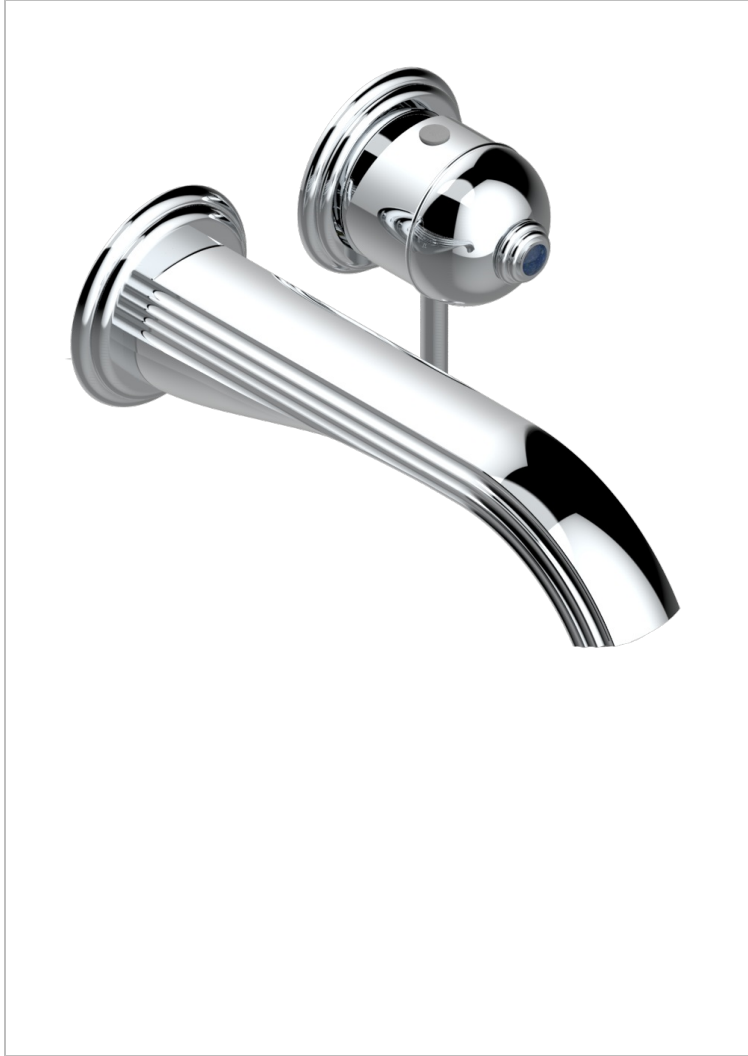

TROCADERO LAPIS LAZULI

U7B-6541B

THG
PARIS

Trim only for Built-in basin mixer with spout (two x 1/2" inlets and one 1/2" outlet), without waste

CHARACTERISTIC

- Trocadéro Lapis Lazuli
- Trim only for Built-in basin mixer with spout (two x 1/2" inlets and one 1/2" outlet), without waste

RELATED SKU'S

- Ref. G00-5840/MA/W Rough parts for concealed wall-mounted mixer with 1/2" outlet, for WC douche - WRAS approved

AVAILABLE FINITIONS

Antique nickel - H28
Black ceram - D30
Blush PVD - H62
Brass color PVD - H49
Brown bronze color PVD - F33
Gold color PVD - H52