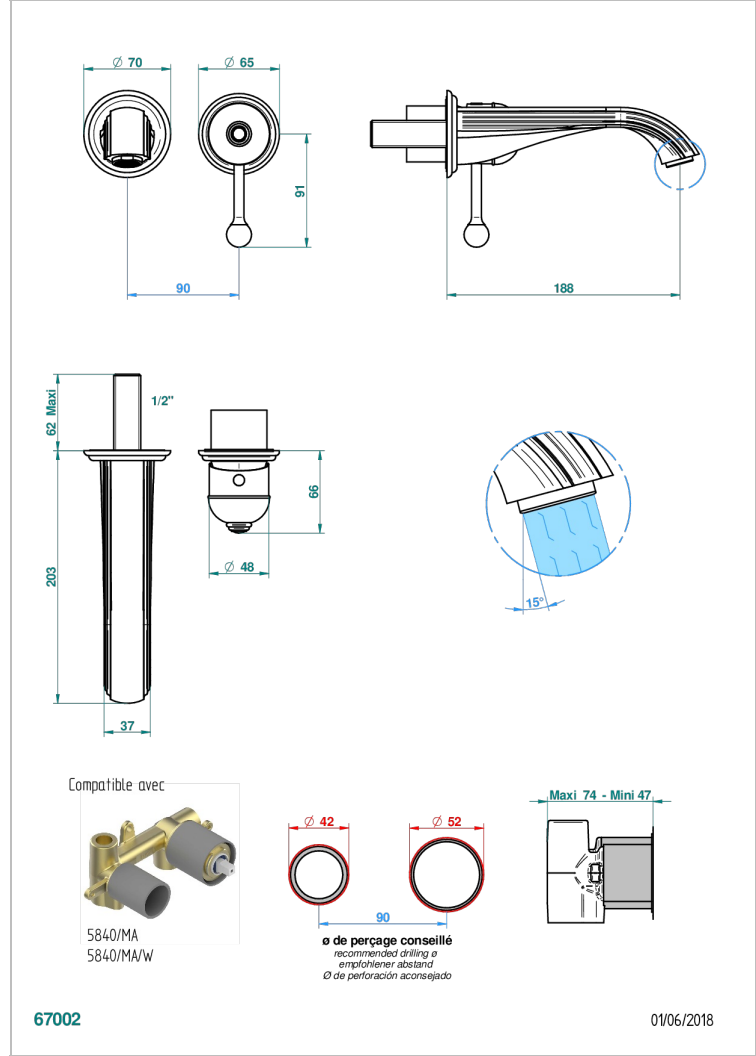

TROCADERO LAPIS LAZULI

U7B-6541B

THG
PARIS

Trim only for Built-in basin mixer with spout (two x 1/2" inlets and one 1/2" outlet), without waste

CHARACTERISTIC

- Trocadéro Lapis Lazuli
- Trim only for Built-in basin mixer with spout (two x 1/2" inlets and one 1/2" outlet), without waste

RELATED SKU'S

- Ref. G00-5840/MA/W Rough parts for concealed wall-mounted mixer with 1/2" outlet, for WC douche - WRAS approved

AVAILABLE FINITIONS

Antique nickel - H28
Black ceram - D30
Blush PVD - H62
Brass color PVD - H49
Brown bronze color PVD - F33
Gold color PVD - H52