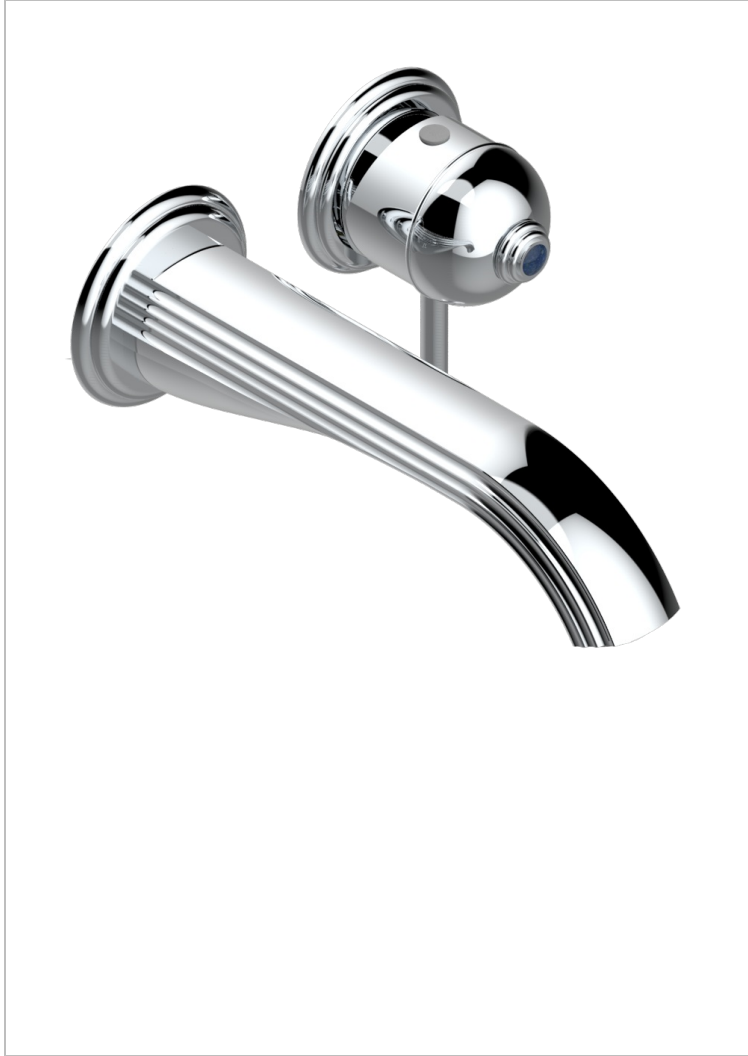

# TROCADERO LAPIS LAZULI

U7B-6541B

THG<sup>®</sup>  
PARIS

Trim only for Built-in basin mixer with spout (two x 1/2" inlets and one 1/2" outlet), without waste

## CHARACTERISTIC

- Trocadéro Lapis Lazuli
- Trim only for Built-in basin mixer with spout (two x 1/2" inlets and one 1/2" outlet), without waste

## RELATED SKU'S

- Ref. G00-5840/MA/W Rough parts for concealed wall-mounted mixer with 1/2" outlet, for WC douche - WRAS approved

## AVAILABLE FINITIONS

Antique nickel - H28  
Black ceram - D30  
Blush PVD - H62  
Brass color PVD - H49  
Brown bronze color PVD - F33  
Gold color PVD - H52

Graphite PVD - H64  
Matt Umber PVD - H67  
Matt blush PVD - H60  
Matt brass color PVD - H50  
Matt brown bronze color PVD - F34  
Matt chrome - C02