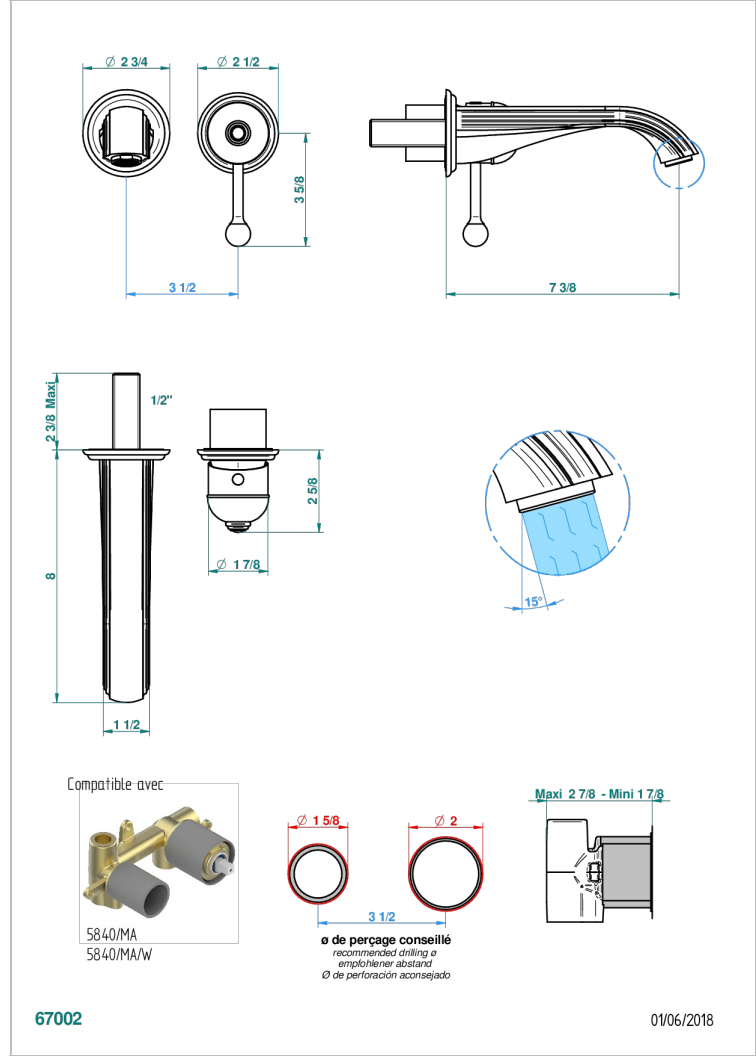

# TROCADERO LAPIS LAZULI

U7B-6541B

THG<sup>®</sup>  
PARIS

Trim only for Built-in basin mixer with spout (two x 1/2" inlets and one 1/2" outlet), without waste

## CHARACTERISTIC

- Trocadéro Lapis Lazuli
- Trim only for Built-in basin mixer with spout (two x 1/2" inlets and one 1/2" outlet), without waste

## RELATED SKU'S

- Ref. G00-5840/MA/W Rough parts for concealed wall-mounted mixer with 1/2" outlet, for WC douche - WRAS approved