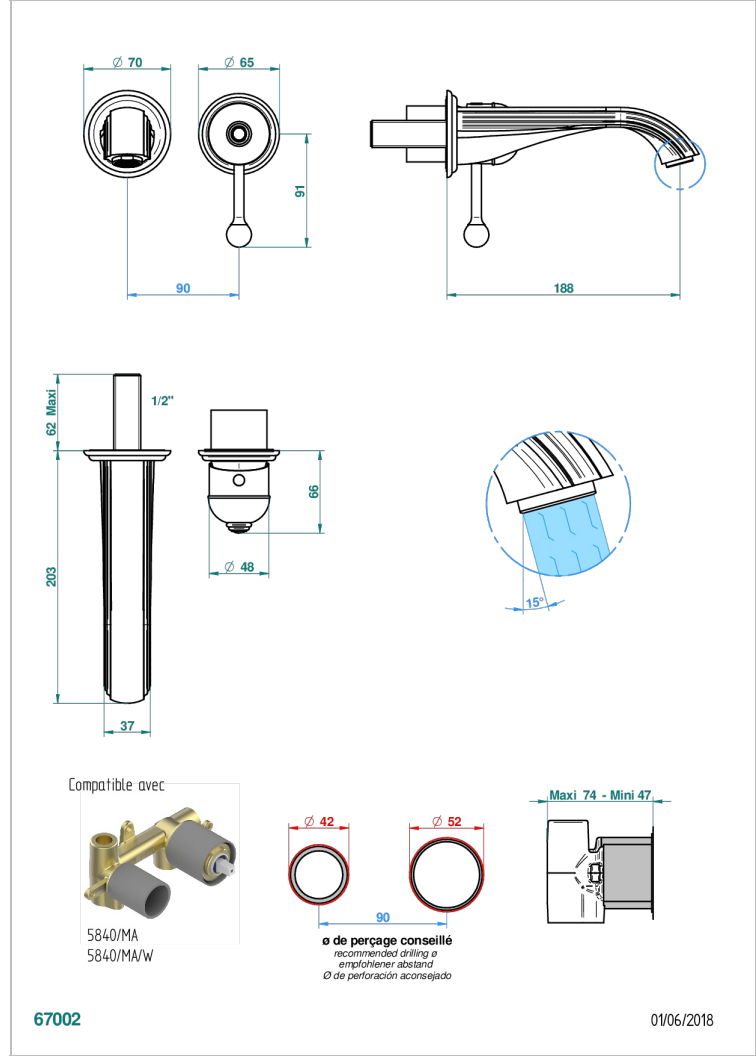

TROCADERO LAPIS LAZULI

U7B-6541B

THG[®]
PARIS

Trim only for Built-in basin mixer with spout (two x 1/2" inlets and one 1/2" outlet), without waste

CARACTERÍSTICAS

- Trocadero Lapis Lazuli
- Trim only for Built-in basin mixer with spout (two x 1/2" inlets and one 1/2" outlet), without waste

PRODUCTOS RELACIONADOS

- Ref. G00-5840/MA Parte empotrada para mezclador mural con salida hembra 1/2

ACABADOS DISPONIBLES

Cerámica negra mate - D30
Cromo - A02
Cromo / dorado - G02
Cromo mate - C02
Dorado - F01
Dorado mate - F07