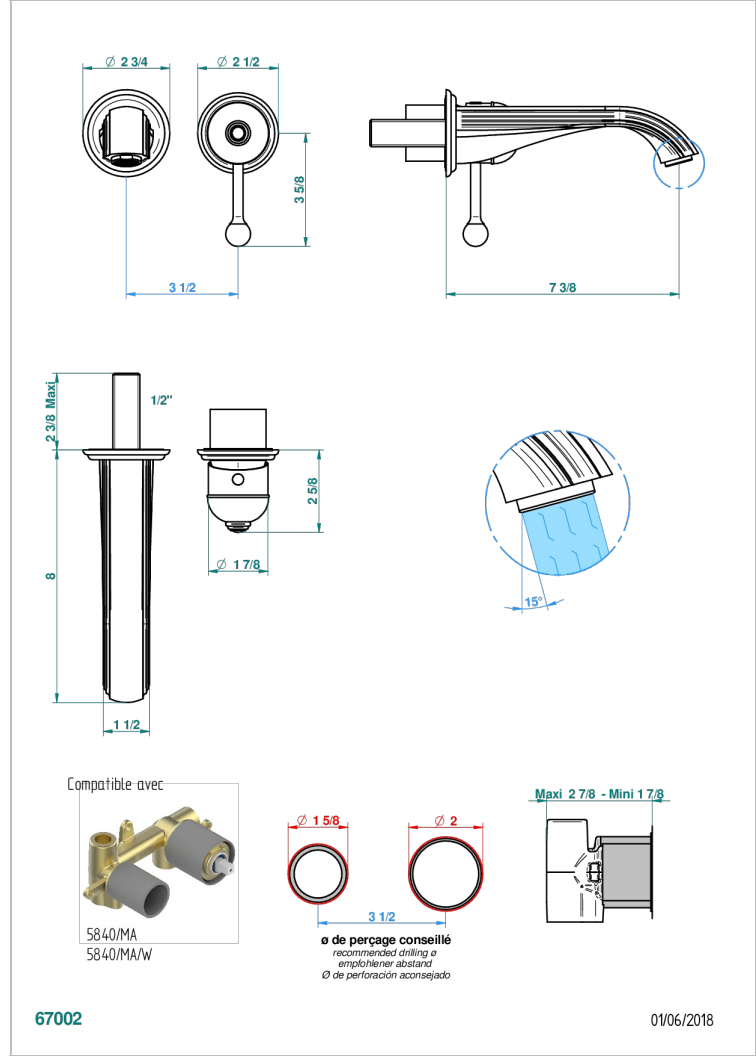

TROCADERO LAPIS LAZULI

U7B-6541B

THG[®]
PARIS

Trim only for Built-in basin mixer with spout (two x 1/2" inlets and one 1/2" outlet), without waste

CARACTERÍSTICAS

- Trocadero Lapis Lazuli
- Trim only for Built-in basin mixer with spout (two x 1/2" inlets and one 1/2" outlet), without waste

PRODUCTOS RELACIONADOS

- Ref. G00-5840/MA Parte empotrada para mezclador mural con salida hembra 1/2

ACABADOS DISPONIBLES

Cerámica negra mate - D30
Cromo - A02
Cromo / dorado - G02
Cromo mate - C02
Dorado - F01
Dorado mate - F07