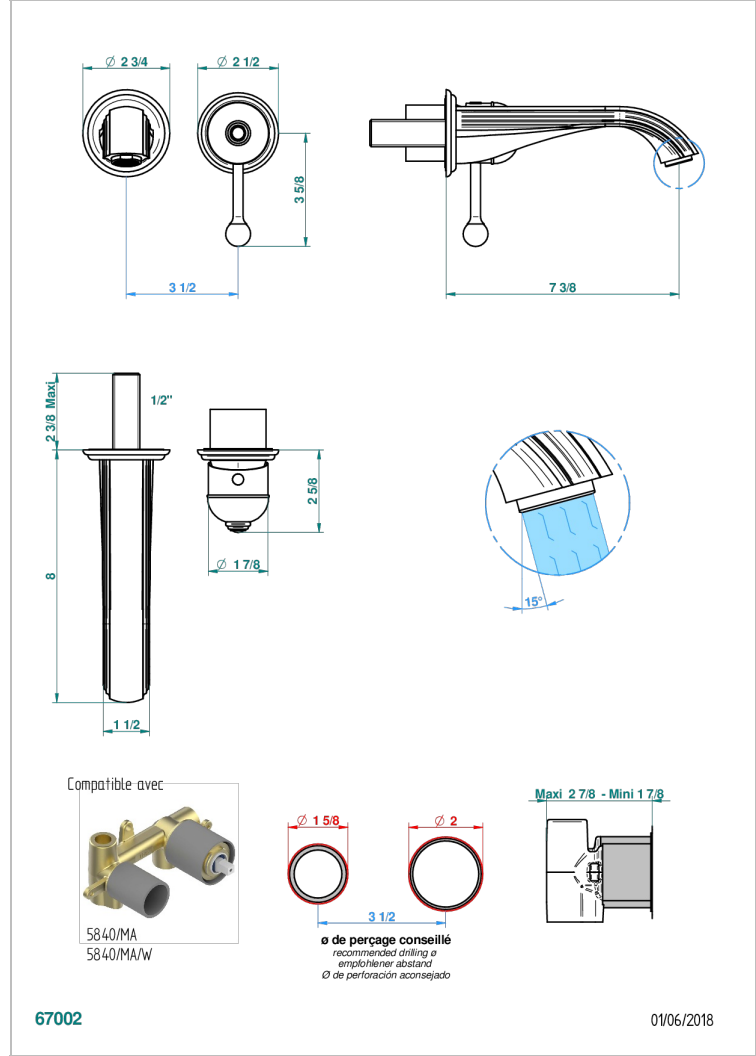

TROCADERO LAPIS LAZULI

U7B-6541B

THG[®]
PARIS

Trim only for Built-in basin mixer with spout (two x 1/2" inlets and one 1/2" outlet), without waste

CHARACTERISTIC

- Trocadéro Lapis Lazuli
- Trim only for Built-in basin mixer with spout (two x 1/2" inlets and one 1/2" outlet), without waste

RELATED SKU'S

- Ref. G00-5840/MA Rough parts for concealed wall-mounted mixer with 1/2" outlet

AVAILABLE FINITIONS

Antique nickel - H28
Black ceram - D30
Blush PVD - H62
Brass color PVD - H49
Brown bronze color PVD - F33
Gold color PVD - H52