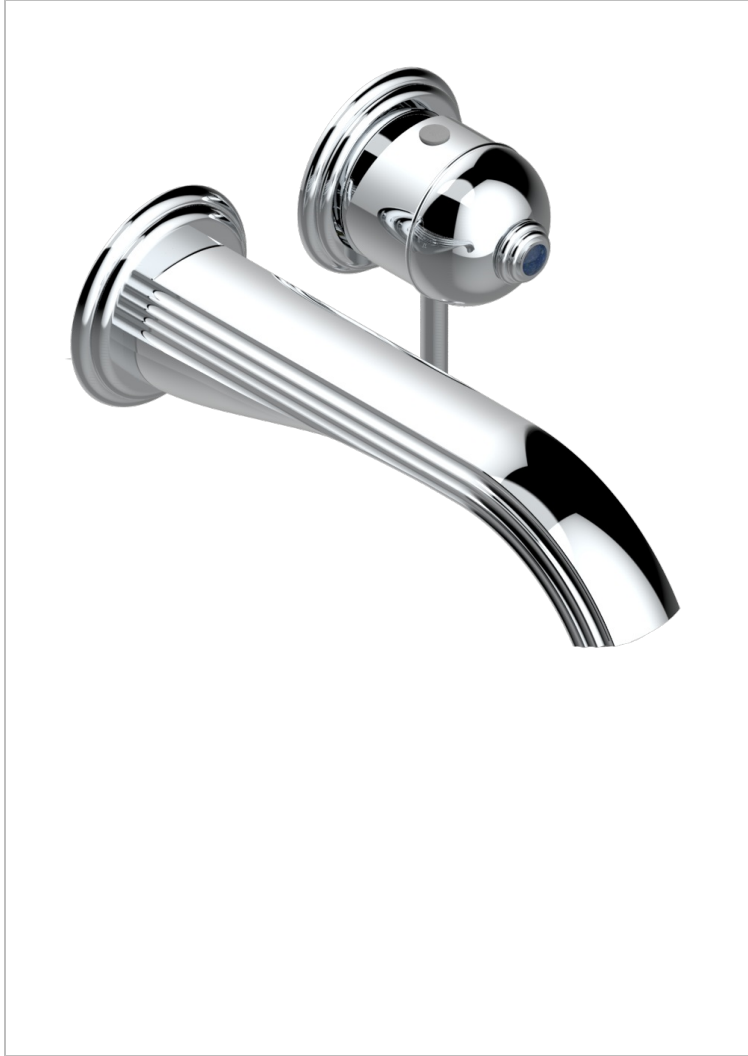

TROCADERO LAPIS LAZULI

U7B-6541B

THG[®]
PARIS

Trim only for Built-in basin mixer with spout (two x 1/2" inlets and one 1/2" outlet), without waste

CHARACTERISTIC

- Trocadéro Lapis Lazuli
- Trim only for Built-in basin mixer with spout (two x 1/2" inlets and one 1/2" outlet), without waste

RELATED SKU'S

- Ref. G00-5840/MA Rough parts for concealed wall-mounted mixer with 1/2" outlet

AVAILABLE FINITIONS

Antique nickel - H28
Black ceram - D30
Blush PVD - H62
Brass color PVD - H49
Brown bronze color PVD - F33
Gold color PVD - H52