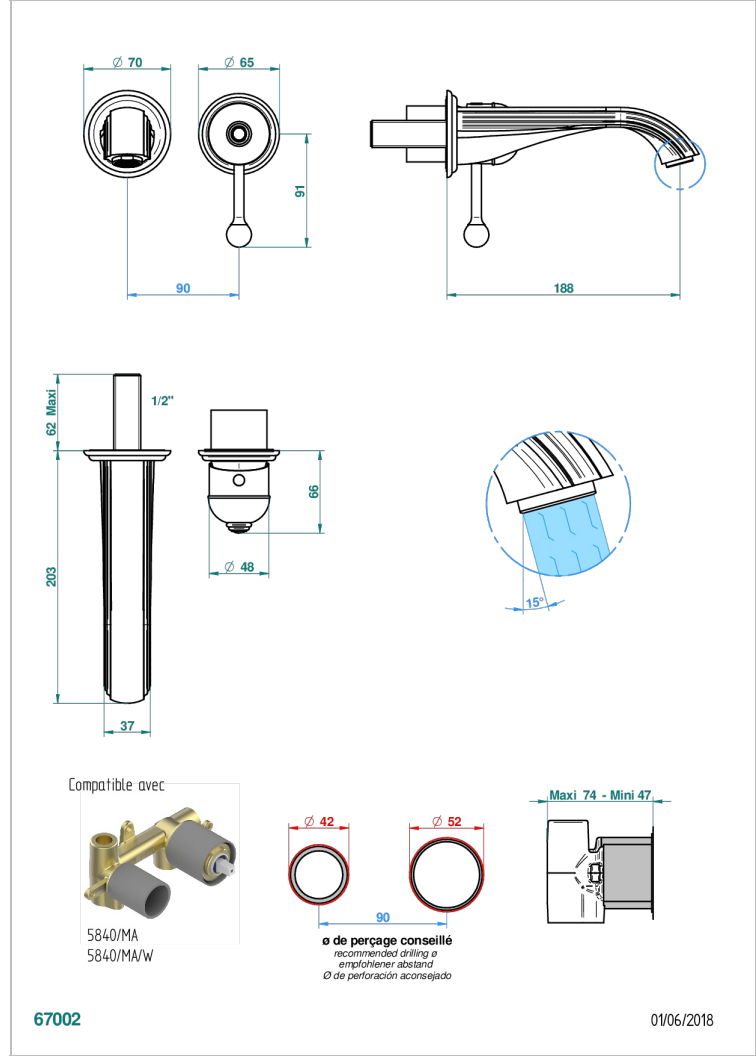

TROCADERO LAPIS LAZULI

U7B-6541B

THG
PARIS

Trim only for Built-in basin mixer with spout (two x 1/2" inlets and one 1/2" outlet), without waste

CARACTERÍSTICAS

- Trocadero Lapis Lazuli
- Trim only for Built-in basin mixer with spout (two x 1/2" inlets and one 1/2" outlet), without waste

PRODUCTOS RELACIONADOS

- Ref. G00-5840/MA Parte empotrada para mezclador mural con salida hembra 1/2

ACABADOS DISPONIBLES

Cerámica negra mate - D30
Cromo - A02
Cromo / dorado - G02
Cromo mate - C02
Dorado - F01
Dorado mate - F07