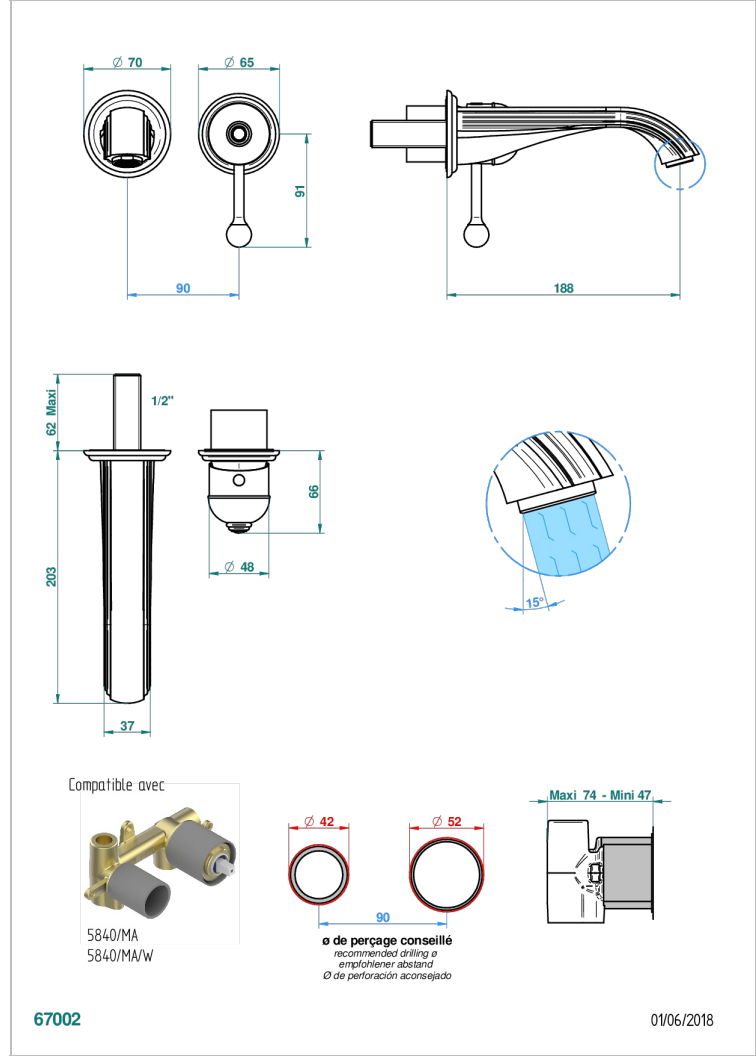

TROCADERO LAPIS LAZULI

U7B-6541B

THG[®]
PARIS

Trim only for Built-in basin mixer with spout (two x 1/2" inlets and one 1/2" outlet), without waste

CHARACTERISTIC

- Trocadéro Lapis Lazuli
- Trim only for Built-in basin mixer with spout (two x 1/2" inlets and one 1/2" outlet), without waste

RELATED SKU'S

- Ref. G00-5840/MA Rough parts for concealed wall-mounted mixer with 1/2" outlet

AVAILABLE FINITIONS

Antique nickel - H28
Black ceram - D30
Blush PVD - H62
Brass color PVD - H49
Brown bronze color PVD - F33
Gold color PVD - H52