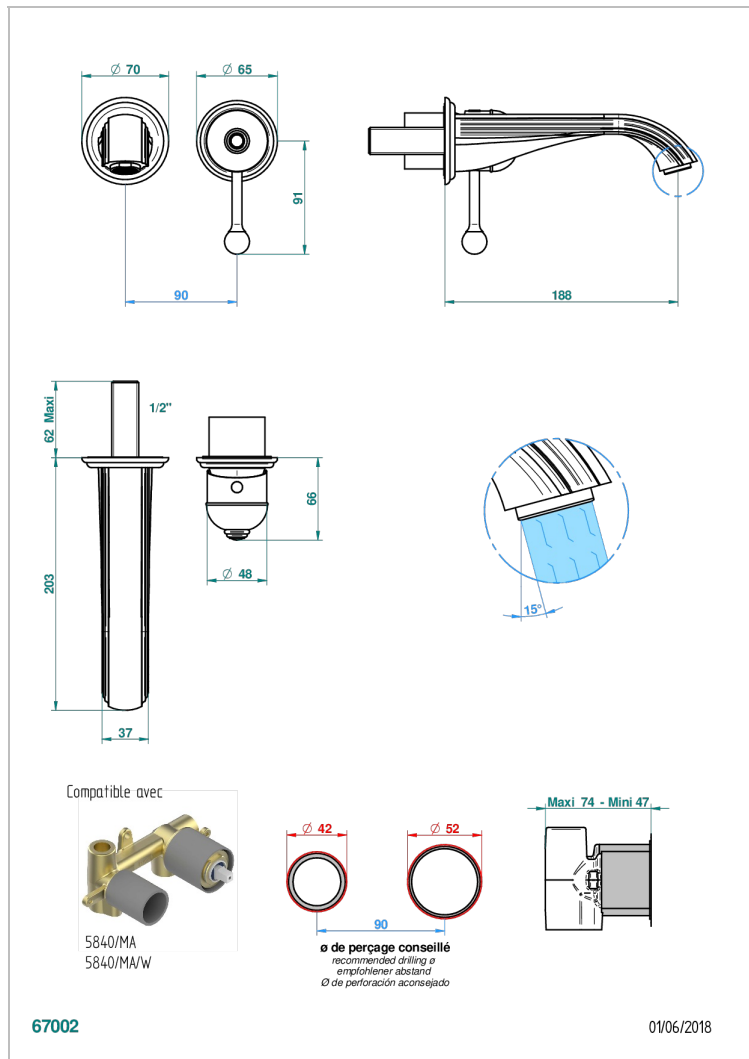

TROCADERO LAPIS LAZULI

U7B-6541B

THG[®]
PARIS

Trim only for Built-in basin mixer with spout (two x 1/2" inlets and one 1/2" outlet), without waste

特色

- Trocadéro Lapis Lazuli
- Trim only for Built-in basin mixer with spout (two x 1/2" inlets and one 1/2" outlet), without waste

相关的SKU

- Ref. G00-5840/MA 卫浴套装, 含: 入墙式弯管出水管, 1米25强化软管, 触控式花洒和托勾, 美国标准

可选饰面

Black ceram - D30
Blush PVD - H62
Graphite PVD - H64
Matt Umber PVD - H67
Matt blush PVD - H60
Matt graphite PVD - H65

PVD哑光棕铜 - F34
PVD哑光金 - H53
PVD哑光铜 - H50
PVD哑光镍 - H56
PVD抛光铜 - H49
PVD棕铜 - F33