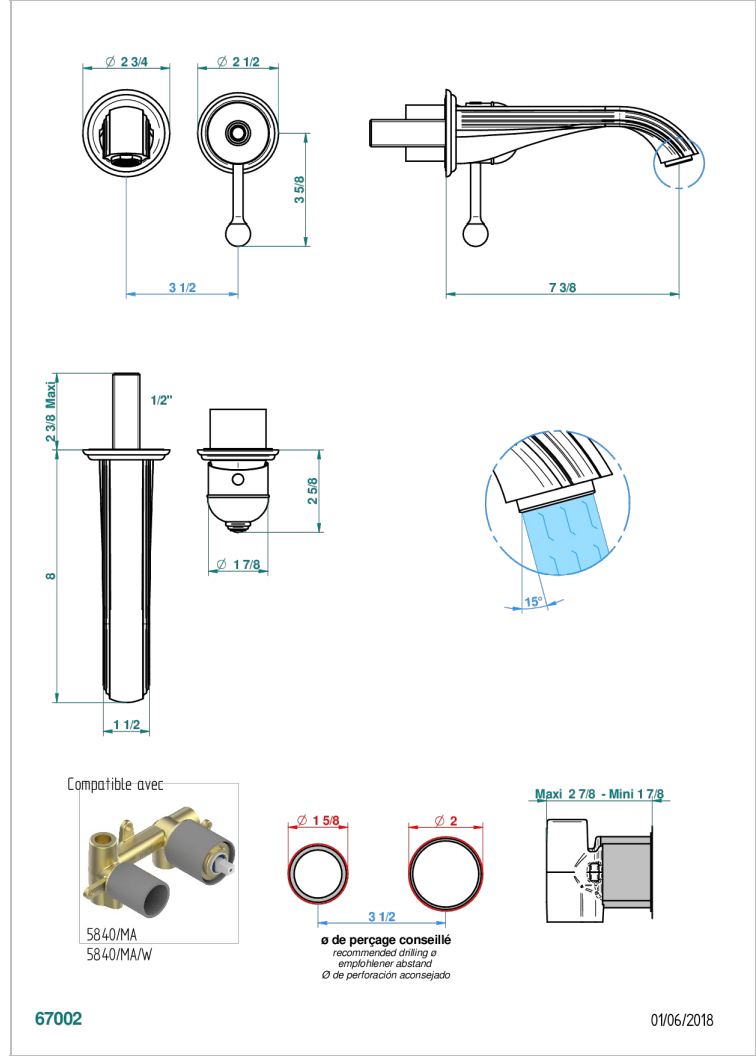

TROCADERO LAPIS LAZULI

U7B-6541B

THG[®]
PARIS

Trim only for Built-in basin mixer with spout (two x 1/2" inlets and one 1/2" outlet), without waste

67002

01/06/2018

CARACTERÍSTICAS

- Trocadero Lapis Lazuli
- Trim only for Built-in basin mixer with spout (two x 1/2" inlets and one 1/2" outlet), without waste

PRODUCTOS RELACIONADOS

- Ref. G00-5840/MA Parte empotrada para mezclador mural con salida hembra 1/2

ACABADOS DISPONIBLES

Cerámica negra mate - D30
Cromo - A02
Cromo / dorado - G02
Cromo mate - C02
Dorado - F01
Dorado mate - F07