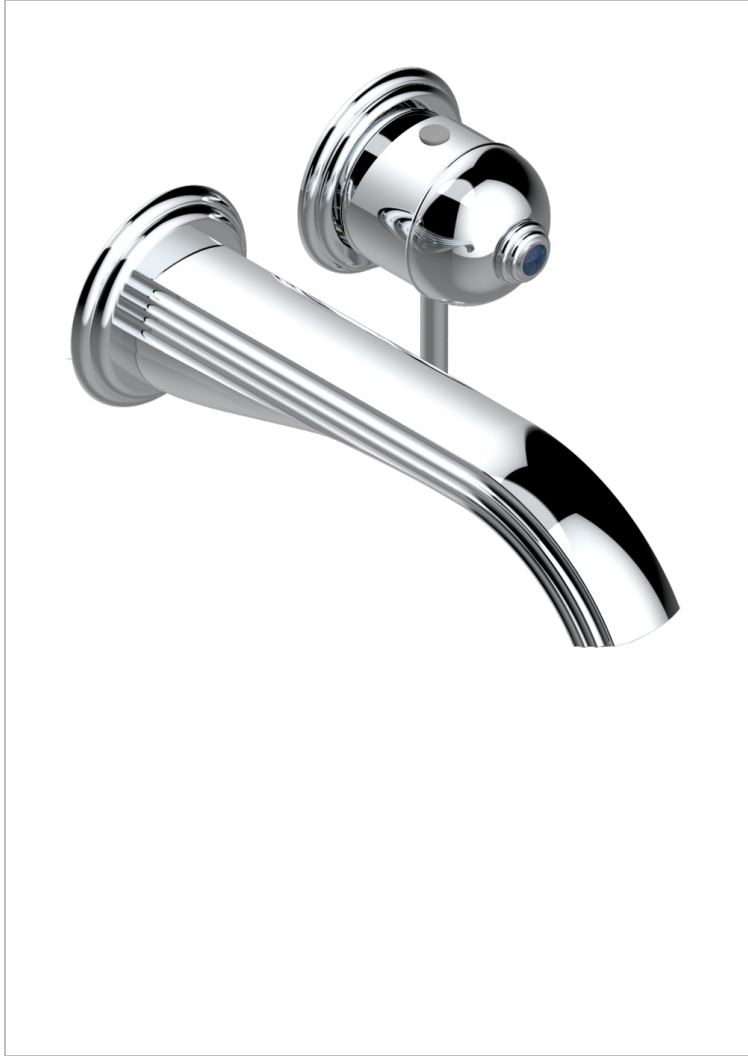

TROCADERO LAPIS LAZULI

U7B-6541B

THG[®]
PARIS

Trim only for Built-in basin mixer with spout (two x 1/2" inlets and one 1/2" outlet), without waste

特色

- Trocadéro Lapis Lazuli
- Trim only for Built-in basin mixer with spout (two x 1/2" inlets and one 1/2" outlet), without waste

相关的SKU

- Ref. G00-5840/MA 卫浴套装, 含: 入墙式弯管出水管, 1米25强化软管, 触控式花洒和托勾, 美国标准

可选饰面

Black ceram - D30
Blush PVD - H62
Graphite PVD - H64
Matt Umber PVD - H67
Matt blush PVD - H60
Matt graphite PVD - H65

PVD哑光棕铜 - F34
PVD哑光金 - H53
PVD哑光铜 - H50
PVD哑光镍 - H56
PVD抛光铜 - H49
PVD棕铜 - F33