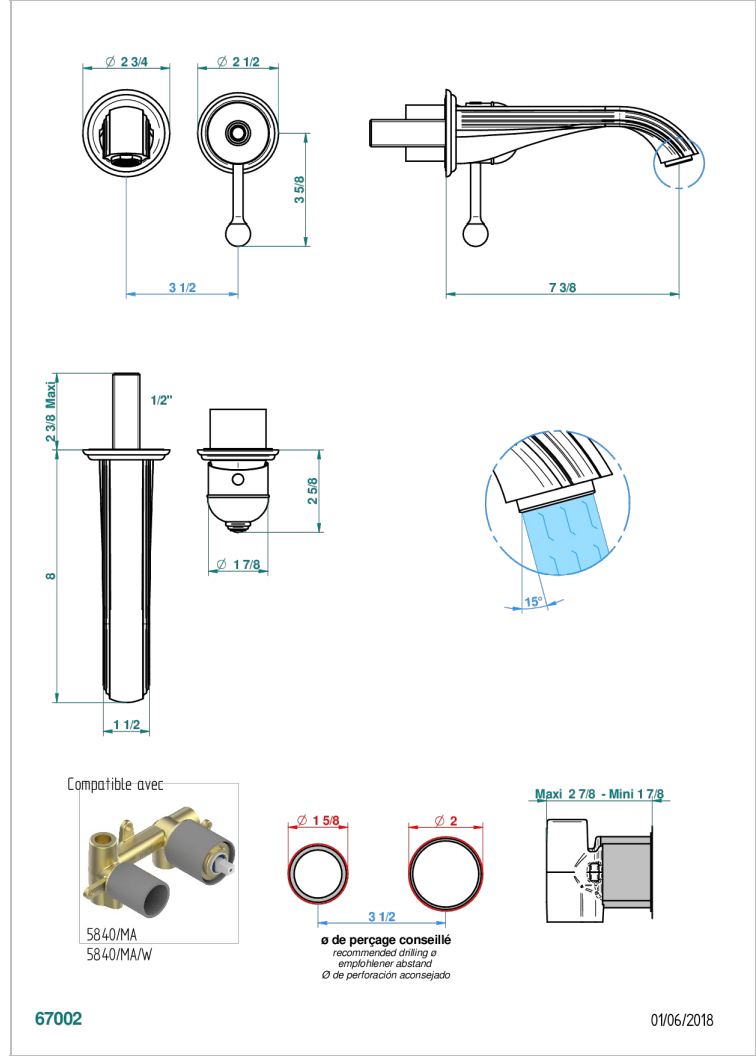

TROCADERO LAPIS LAZULI

U7B-6541B

THG[®]
PARIS

Trim only for Built-in basin mixer with spout (two x 1/2" inlets and one 1/2" outlet), without waste

特色

- Trocadéro Lapis Lazuli
- Trim only for Built-in basin mixer with spout (two x 1/2" inlets and one 1/2" outlet), without waste

相关的SKU

- Ref. G00-5840/MA 卫浴套装, 含: 入墙式弯管出水管, 1米25强化软管, 触控式花洒和托勾, 美国标准

可选饰面

Black ceram - D30
Blush PVD - H62
Graphite PVD - H64
Matt Umber PVD - H67
Matt blush PVD - H60
Matt graphite PVD - H65

PVD哑光棕铜 - F34
PVD哑光金 - H53
PVD哑光铜 - H50
PVD哑光镍 - H56
PVD抛光铜 - H49
PVD棕铜 - F33