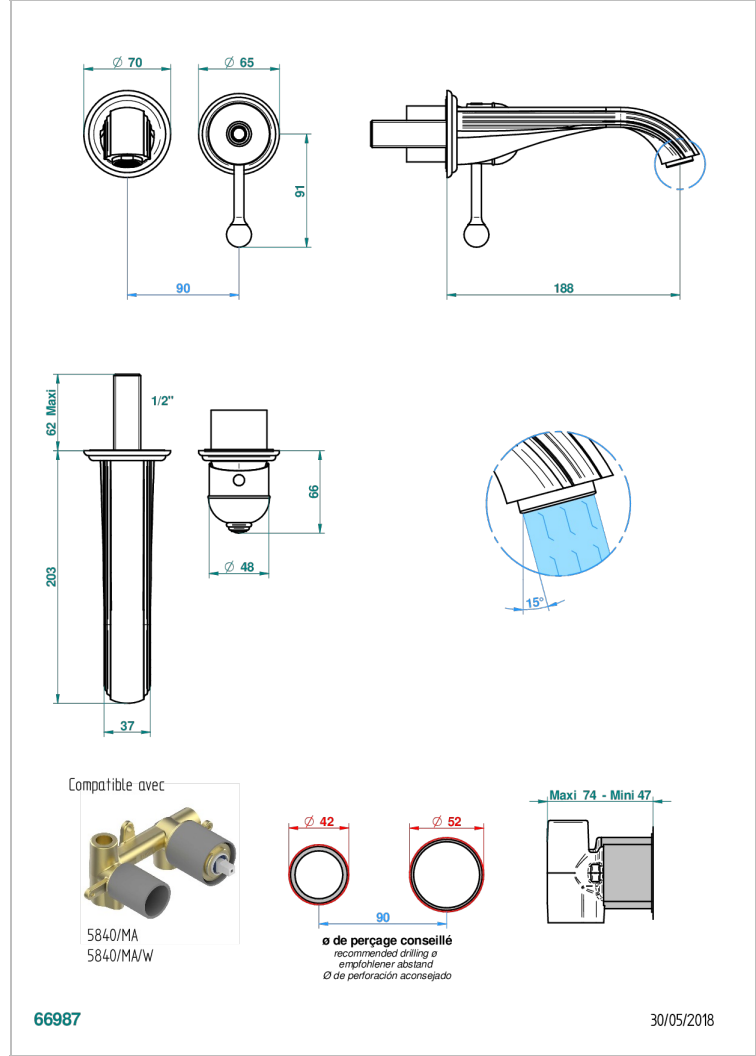

TROCADERO MALAQUITA

U7A-6541B

THG
PARIS

Trim only for Built-in basin mixer with spout (two x 1/2" inlets and one 1/2" outlet), without waste

CARACTERÍSTICAS

- Trocadero Malaquita
- Trim only for Built-in basin mixer with spout (two x 1/2" inlets and one 1/2" outlet), without waste

PRODUCTOS RELACIONADOS

- Ref. G00-5840/MAUS Rough parts for concealed wall-mounted mixer with 1/2" outlet

ACABADOS DISPONIBLES

Cerámica negra mate - D30
Cromo - A02
Cromo / dorado - G02
Cromo mate - C02
Dorado - F01
Dorado mate - F07