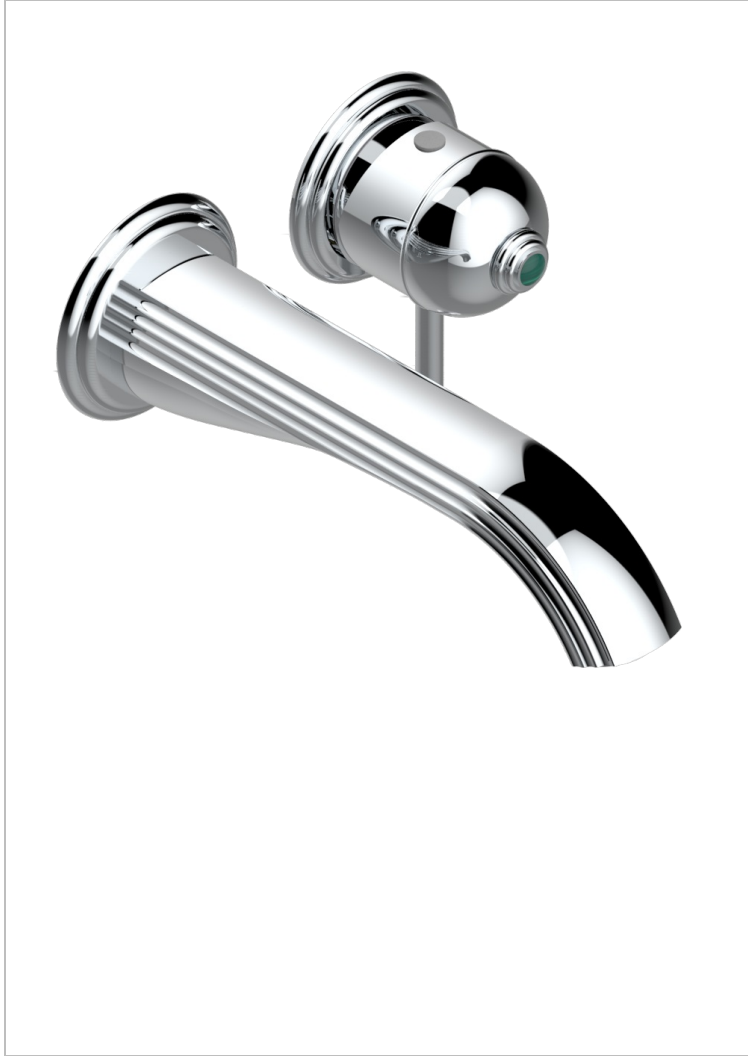

TROCADERO MALAQUITA

U7A-6541B

THG
PARIS

Trim only for Built-in basin mixer with spout (two x 1/2" inlets and one 1/2" outlet), without waste

CARACTERÍSTICAS

- Trocadero Malaquita
- Trim only for Built-in basin mixer with spout (two x 1/2" inlets and one 1/2" outlet), without waste

PRODUCTOS RELACIONADOS

- Ref. G00-5840/MAUS Rough parts for concealed wall-mounted mixer with 1/2" outlet

ACABADOS DISPONIBLES

Cerámica negra mate - D30
Cromo - A02
Cromo / dorado - G02
Cromo mate - C02
Dorado - F01
Dorado mate - F07

Dorado pálido - F30
Dorado pálido mate (sin barniz) - F31
Níquel - B01
Níquel mate - C01
Níquel viejo - H28
Pvd blush - H62

Pvd blush mate - H60
Pvd color latón - H49
Pvd color latón mate - H50
Pvd color níquel - H55
Pvd color níquel mate - H56
Pvd color oro - H52