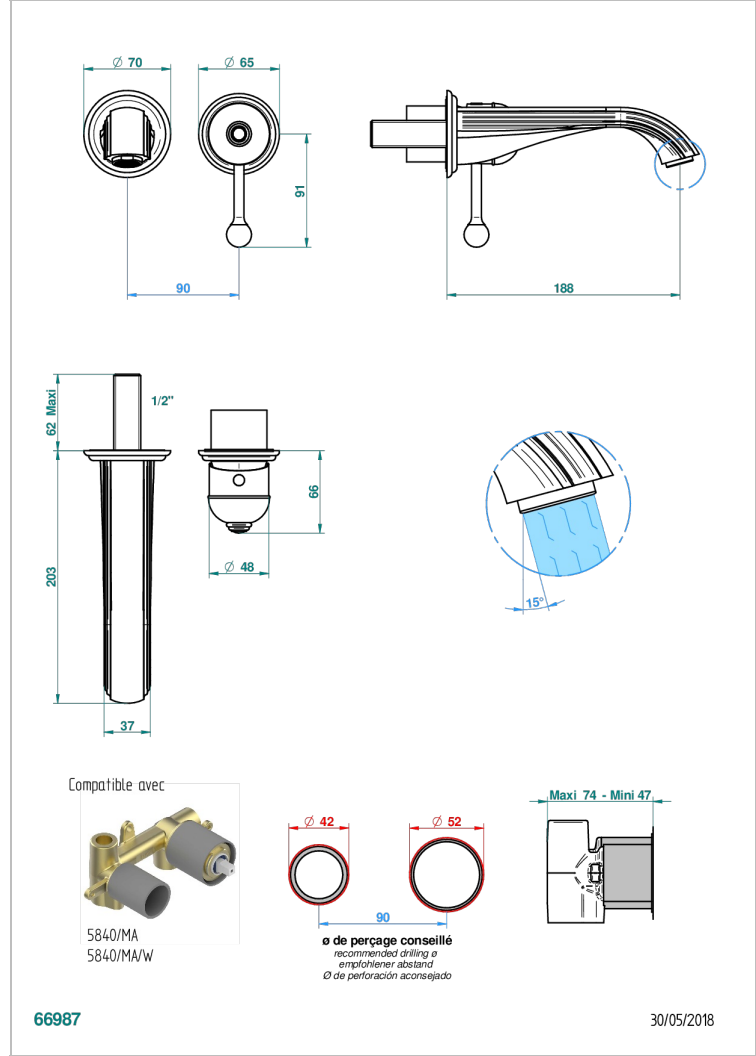

# TROCADERO MALACHITE

U7A-6541B

THG  
PARIS

Trim only for Built-in basin mixer with spout (two x 1/2" inlets and one 1/2" outlet), without waste

## CHARACTERISTIC

- Trocadéro Malachite
- Trim only for Built-in basin mixer with spout (two x 1/2" inlets and one 1/2" outlet), without waste

## RELATED SKU'S

- Ref. G00-5840/MAUS Rough parts for concealed wall-mounted mixer with 1/2" outlet