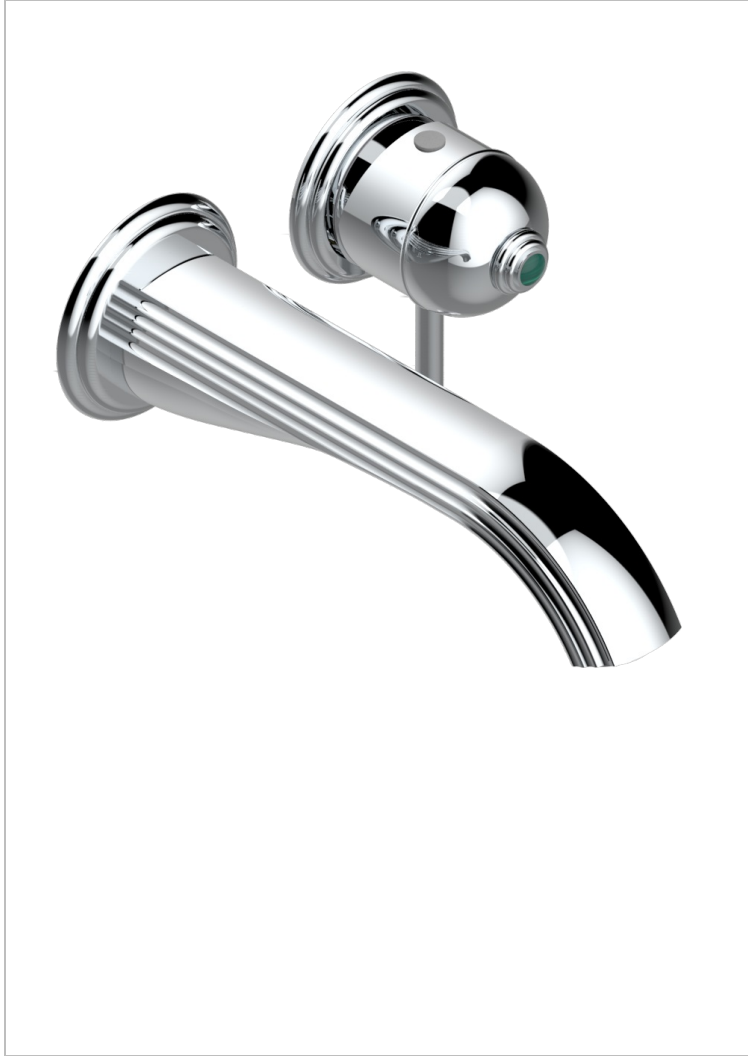

# TROCADERO MALACHITE

U7A-6541B

THG  
PARIS

Trim only for Built-in basin mixer with spout (two x 1/2" inlets and one 1/2" outlet), without waste

## CHARACTERISTIC

- Trocadéro Malachite
- Trim only for Built-in basin mixer with spout (two x 1/2" inlets and one 1/2" outlet), without waste

## RELATED SKU'S

- Ref. G00-5840/MAUS Rough parts for concealed wall-mounted mixer with 1/2" outlet