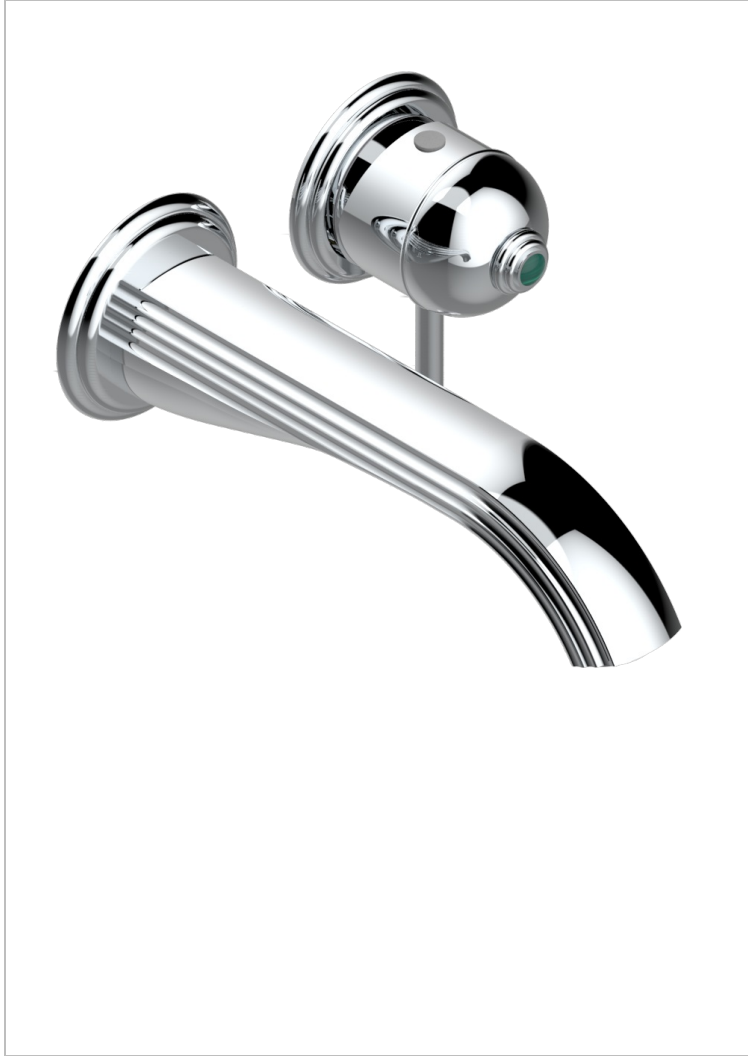

# TROCADERO MALAQUITA

U7A-6541B

THG<sup>®</sup>  
PARIS

Trim only for Built-in basin mixer with spout (two x 1/2" inlets and one 1/2" outlet), without waste

## CARACTERÍSTICAS

- Trocadero Malaquita
- Trim only for Built-in basin mixer with spout (two x 1/2" inlets and one 1/2" outlet), without waste

## PRODUCTOS RELACIONADOS

- Ref. G00-5840/MAUS Rough parts for concealed wall-mounted mixer with 1/2" outlet

## ACABADOS DISPONIBLES

Cerámica negra mate - D30  
Cromo - A02  
Cromo / dorado - G02  
Cromo mate - C02  
Dorado - F01  
Dorado mate - F07

Dorado pálido - F30  
Dorado pálido mate (sin barniz) - F31  
Níquel - B01  
Níquel mate - C01  
Níquel viejo - H28  
Pvd blush - H62