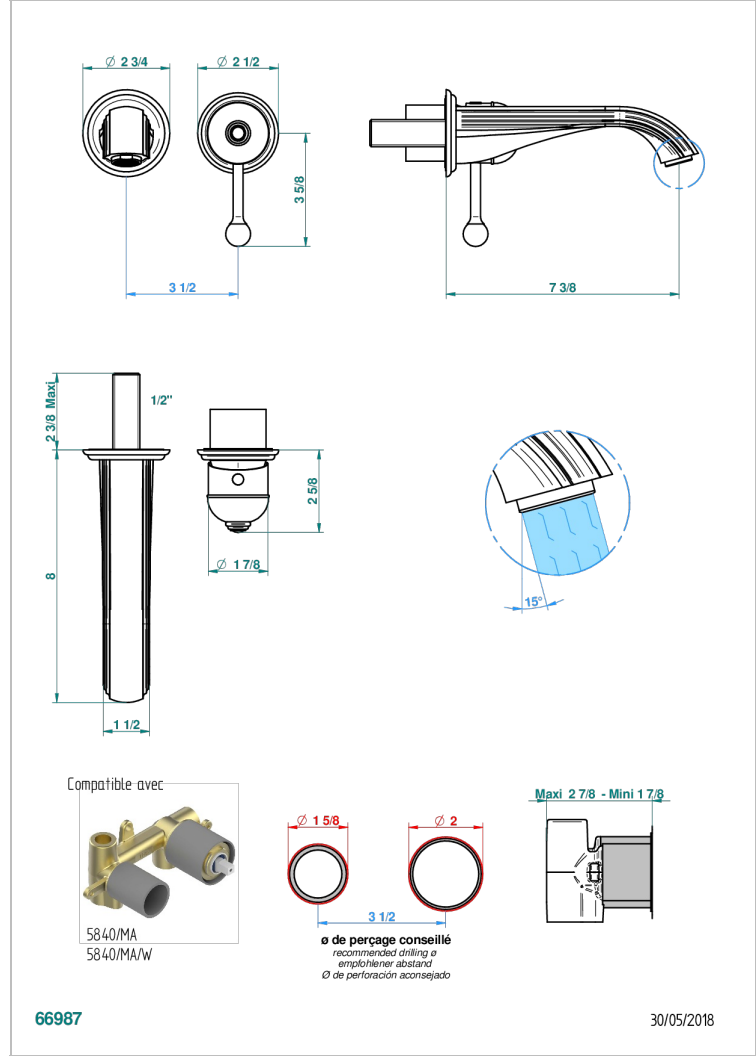

# TROCADERO MALAQUITA

U7A-6541B

THG<sup>®</sup>  
PARIS

Trim only for Built-in basin mixer with spout (two x 1/2" inlets and one 1/2" outlet), without waste

## CARACTERÍSTICAS

- Trocadero Malaquita
- Trim only for Built-in basin mixer with spout (two x 1/2" inlets and one 1/2" outlet), without waste

## PRODUCTOS RELACIONADOS

- Ref. G00-5840/MAUS Rough parts for concealed wall-mounted mixer with 1/2" outlet