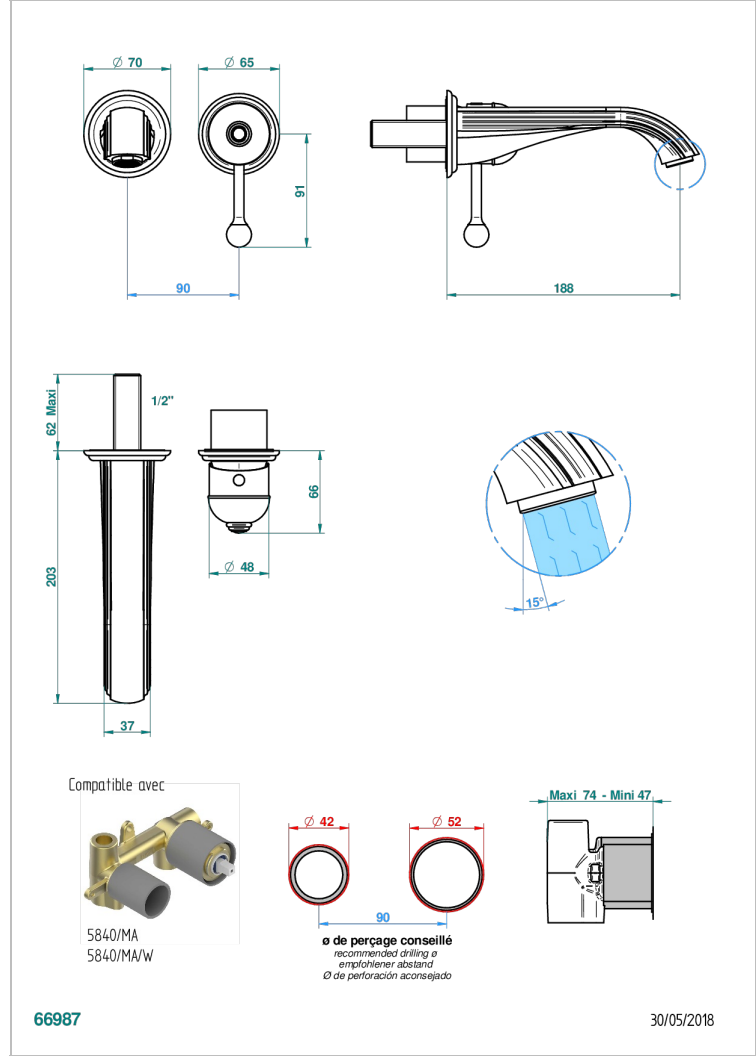

TROCADERO MALACHITE

U7A-6541B

THG[®]
PARIS

Trim only for Built-in basin mixer with spout (two x 1/2" inlets and one 1/2" outlet), without waste

CHARACTERISTIC

- Trocadéro Malachite
- Trim only for Built-in basin mixer with spout (two x 1/2" inlets and one 1/2" outlet), without waste

RELATED SKU'S

- Ref. G00-5840/MA/W Rough parts for concealed wall-mounted mixer with 1/2" outlet, for WC douche - WRAS approved

AVAILABLE FINITIONS

Antique nickel - H28
Black ceram - D30
Blush PVD - H62
Brass color PVD - H49
Brown bronze color PVD - F33
Gold color PVD - H52