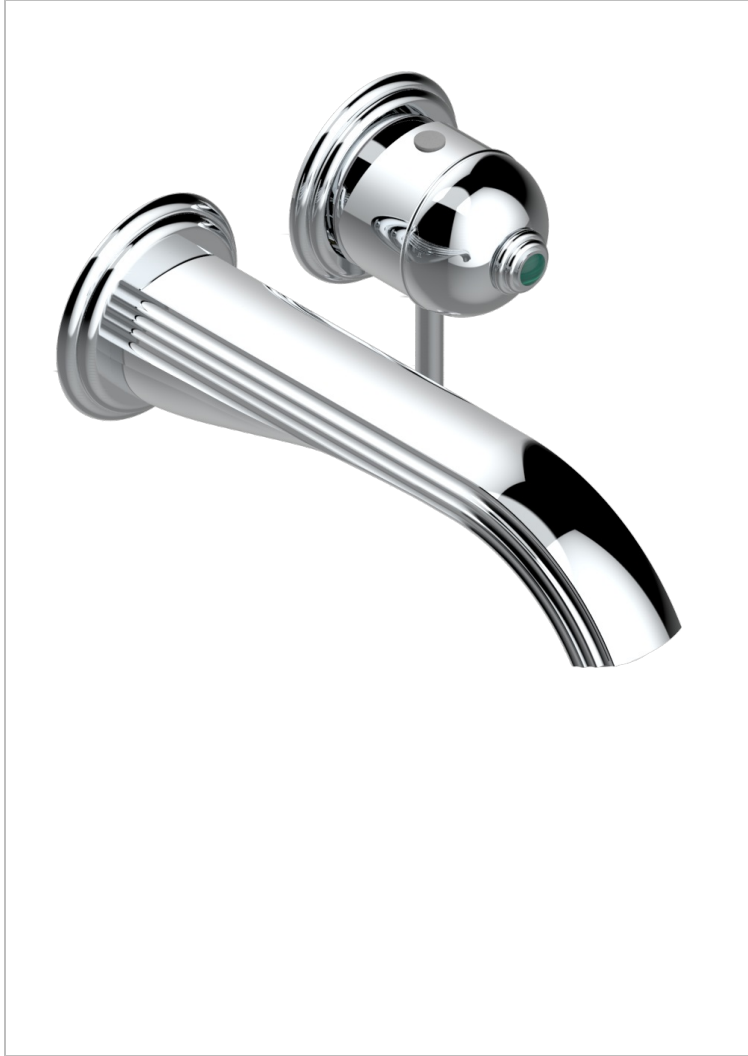

TROCADERO MALACHITE

U7A-6541B

THG[®]
PARIS

Trim only for Built-in basin mixer with spout (two x 1/2" inlets and one 1/2" outlet), without waste

CHARACTERISTIC

- Trocadéro Malachite
- Trim only for Built-in basin mixer with spout (two x 1/2" inlets and one 1/2" outlet), without waste

RELATED SKU'S

- Ref. G00-5840/MA/W Rough parts for concealed wall-mounted mixer with 1/2" outlet, for WC douche - WRAS approved

AVAILABLE FINITIONS

Antique nickel - H28
Black ceram - D30
Blush PVD - H62
Brass color PVD - H49
Brown bronze color PVD - F33
Gold color PVD - H52

Polished chrome (color finish) - A02
Polished chrome / Polished gold (color finish) - G02
Polished gold (color finish) - F01
Polished nickel - B01
Soft gold - F30
Soft matt gold - F31
Umber PVD - H66