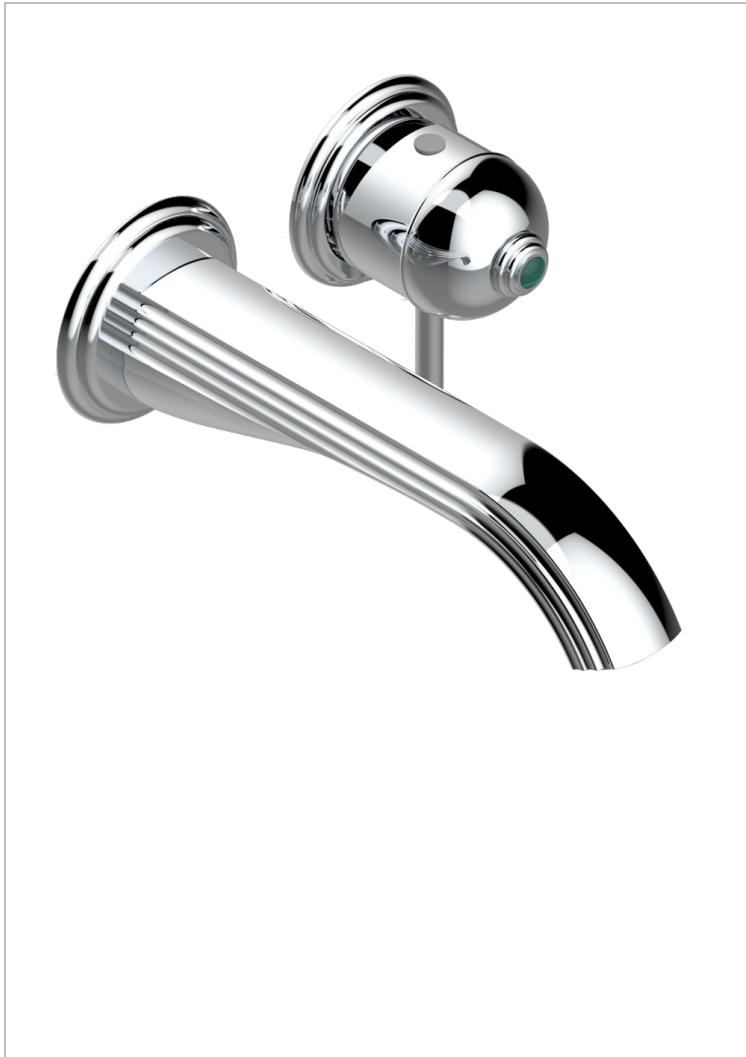

TROCADERO MALACHITE

U7A-6541B

THG[®]
PARIS

Trim only for Built-in basin mixer with spout (two x 1/2" inlets and one 1/2" outlet), without waste

CHARACTERISTIC

- Trocadéro Malachite
- Trim only for Built-in basin mixer with spout (two x 1/2" inlets and one 1/2" outlet), without waste

RELATED SKU'S

- Ref. G00-5840/MA/W Rough parts for concealed wall-mounted mixer with 1/2" outlet, for WC douche - WRAS approved

AVAILABLE FINITIONS

Antique nickel - H28
Black ceram - D30
Blush PVD - H62
Brass color PVD - H49
Brown bronze color PVD - F33
Gold color PVD - H52