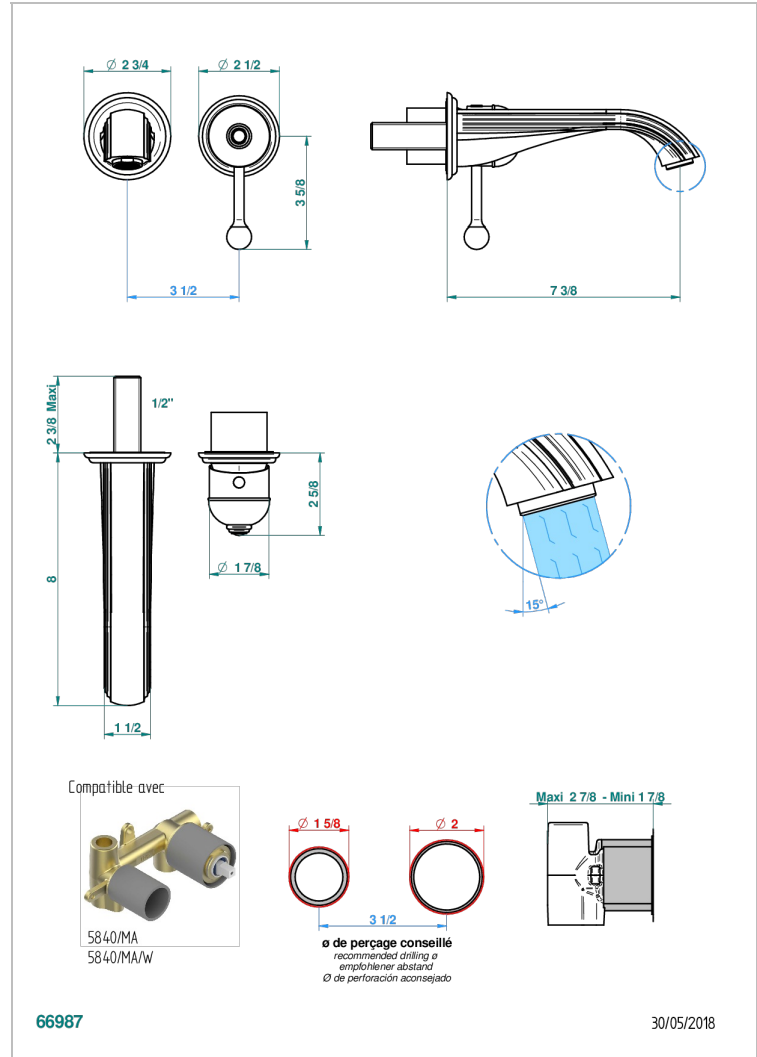

TROCADERO MALACHITE

U7A-6541B

THG[®]
PARIS

Trim only for Built-in basin mixer with spout (two x 1/2" inlets and one 1/2" outlet), without waste

CHARACTERISTIC

- Trocadéro Malachite
- Trim only for Built-in basin mixer with spout (two x 1/2" inlets and one 1/2" outlet), without waste

RELATED SKU'S

- Ref. G00-5840/MA/W Rough parts for concealed wall-mounted mixer with 1/2" outlet, for WC douche - WRAS approved

AVAILABLE FINITIONS

Antique nickel - H28
Black ceram - D30
Blush PVD - H62
Brass color PVD - H49
Brown bronze color PVD - F33
Gold color PVD - H52