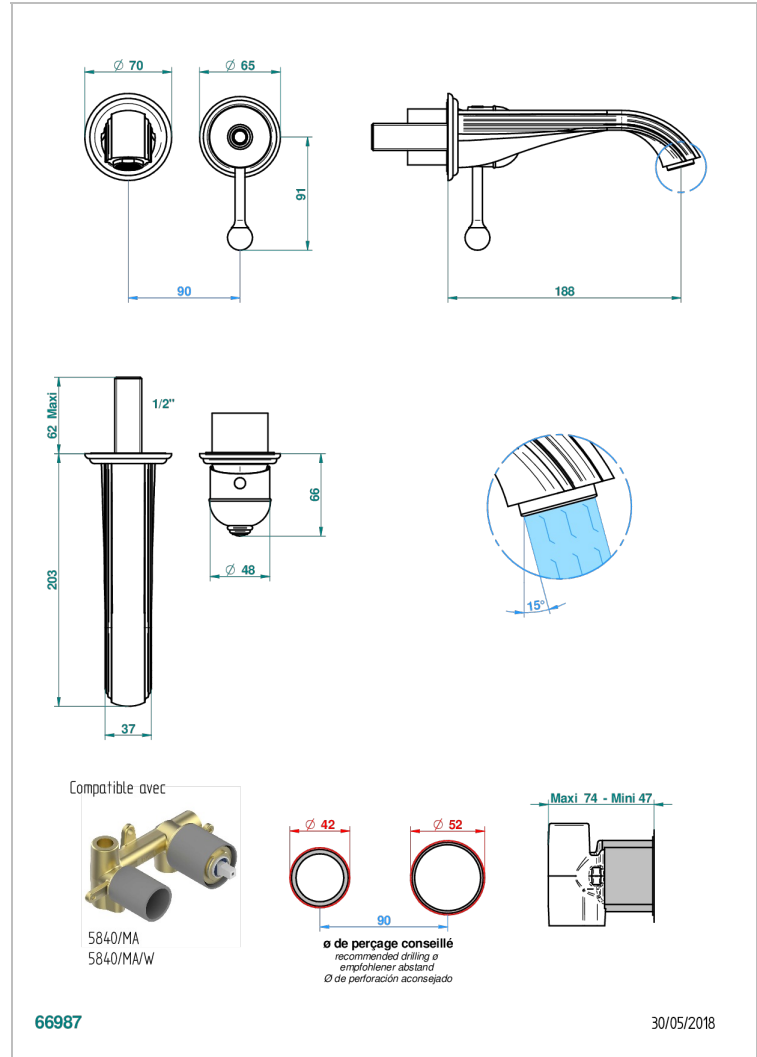

TROCADERO MALAQUITA

U7A-6541B

THG
PARIS

Trim only for Built-in basin mixer with spout (two x 1/2" inlets and one 1/2" outlet), without waste

CARACTERÍSTICAS

- Trocadero Malaquita
- Trim only for Built-in basin mixer with spout (two x 1/2" inlets and one 1/2" outlet), without waste

PRODUCTOS RELACIONADOS

- Ref. G00-5840/MA Parte empotrada para mezclador mural con salida hembra 1/2

ACABADOS DISPONIBLES

Cerámica negra mate - D30
Cromo - A02
Cromo / dorado - G02
Cromo mate - C02
Dorado - F01
Dorado mate - F07