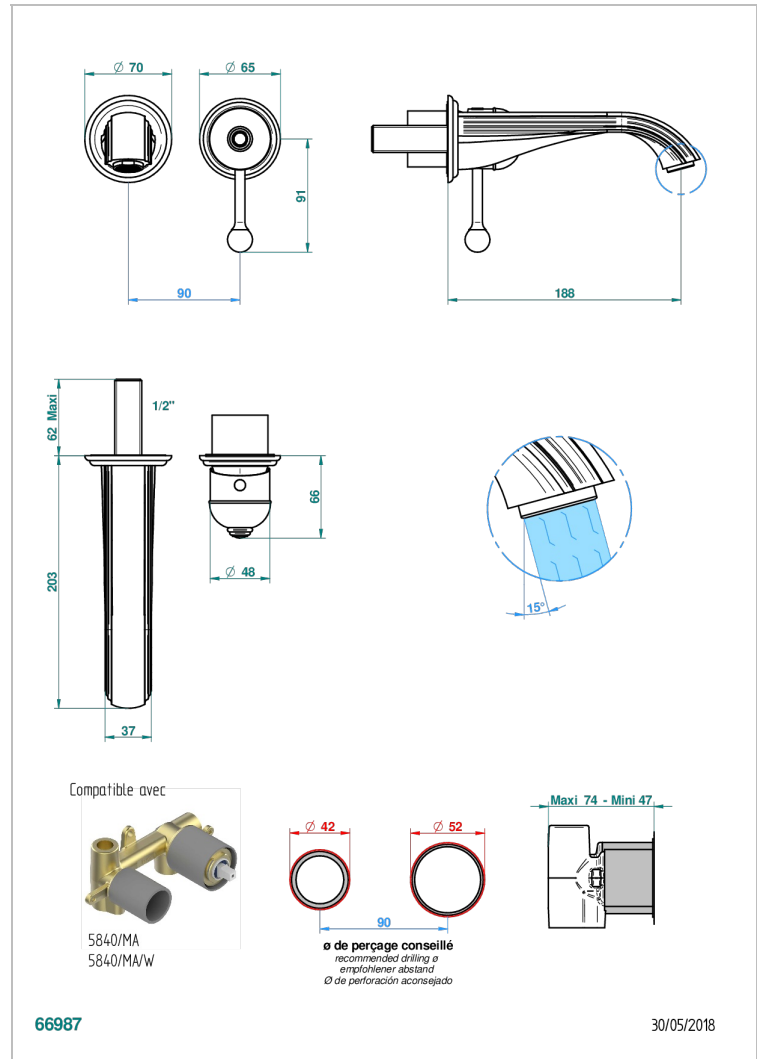

TROCADERO MALACHITE

U7A-6541B

THG[®]
PARIS

Trim only for Built-in basin mixer with spout (two x 1/2" inlets and one 1/2" outlet), without waste

CHARACTERISTIC

- Trocadéro Malachite
- Trim only for Built-in basin mixer with spout (two x 1/2" inlets and one 1/2" outlet), without waste

RELATED SKU'S

- Ref. G00-5840/MA Rough parts for concealed wall-mounted mixer with 1/2" outlet

AVAILABLE FINITIONS

Antique nickel - H28
Black ceram - D30
Blush PVD - H62
Brass color PVD - H49
Brown bronze color PVD - F33
Gold color PVD - H52