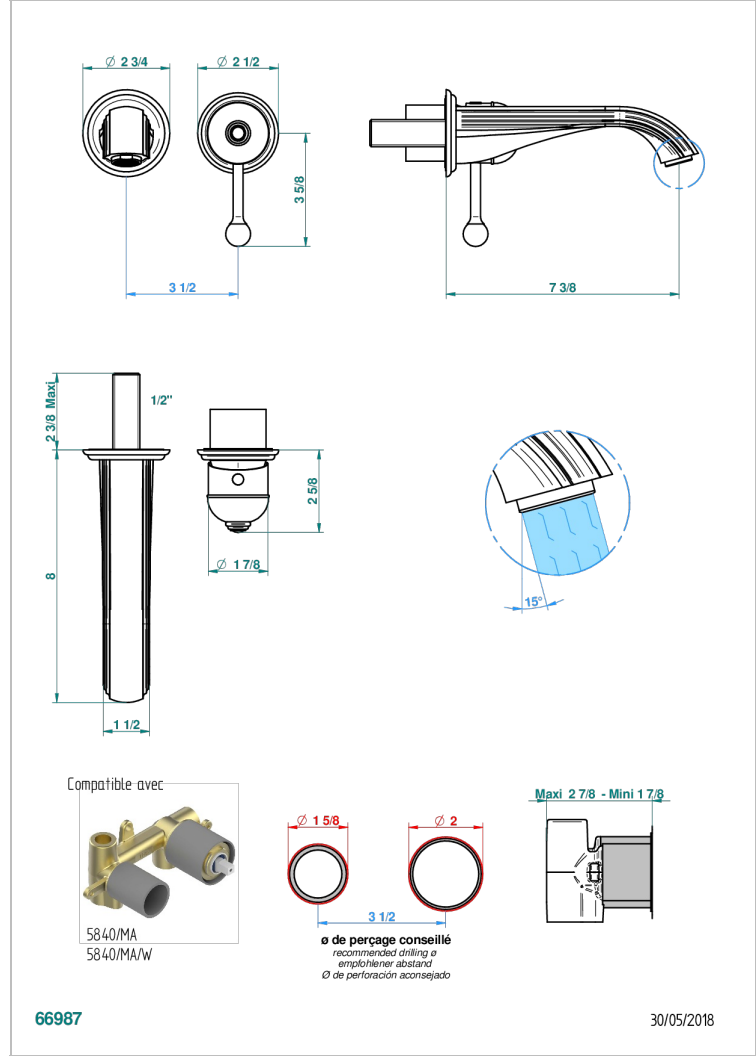

TROCADERO MALAQUITA

U7A-6541B

THG
PARIS

Trim only for Built-in basin mixer with spout (two x 1/2" inlets and one 1/2" outlet), without waste

CARACTERÍSTICAS

- Trocadero Malaquita
- Trim only for Built-in basin mixer with spout (two x 1/2" inlets and one 1/2" outlet), without waste

PRODUCTOS RELACIONADOS

- Ref. G00-5840/MA Parte empotrada para mezclador mural con salida hembra 1/2"

ACABADOS DISPONIBLES

Cerámica negra mate - D30
Cromo - A02
Cromo / dorado - G02
Cromo mate - C02
Dorado - F01
Dorado mate - F07