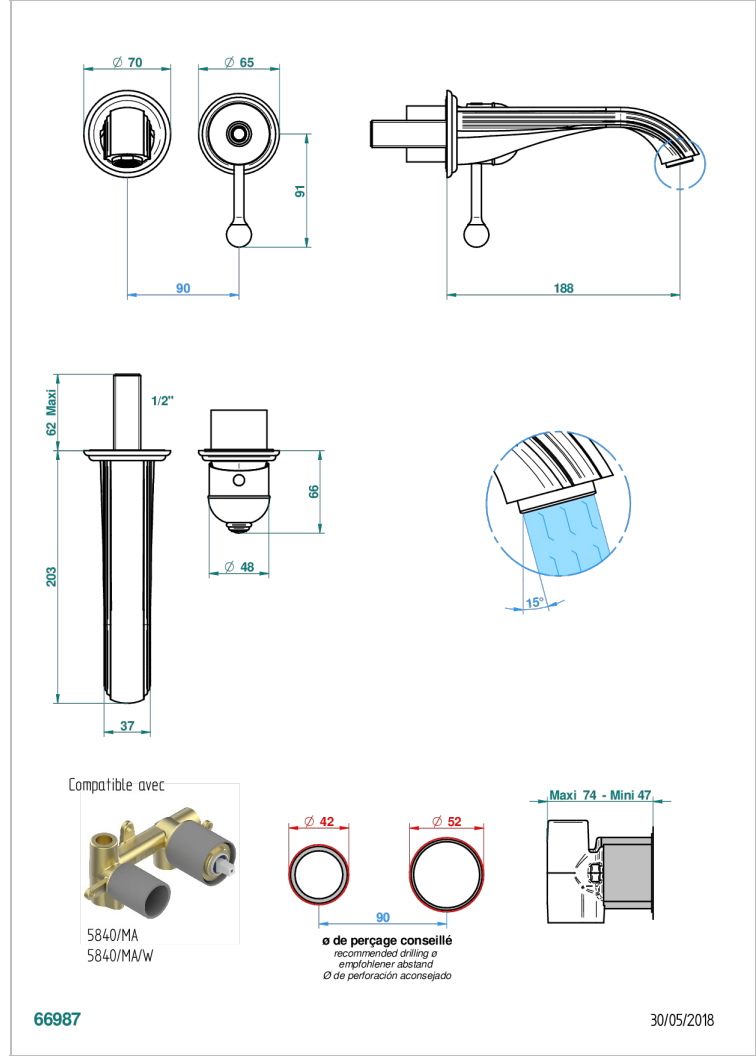

# TROCADERO MALAQUITA

U7A-6541B

THG  
PARIS

Trim only for Built-in basin mixer with spout (two x 1/2" inlets and one 1/2" outlet), without waste

## CARACTERÍSTICAS

- Trocadero Malaquita
- Trim only for Built-in basin mixer with spout (two x 1/2" inlets and one 1/2" outlet), without waste

## PRODUCTOS RELACIONADOS

- Ref. G00-5840/MA Parte empotrada para mezclador mural con salida hembra 1/2