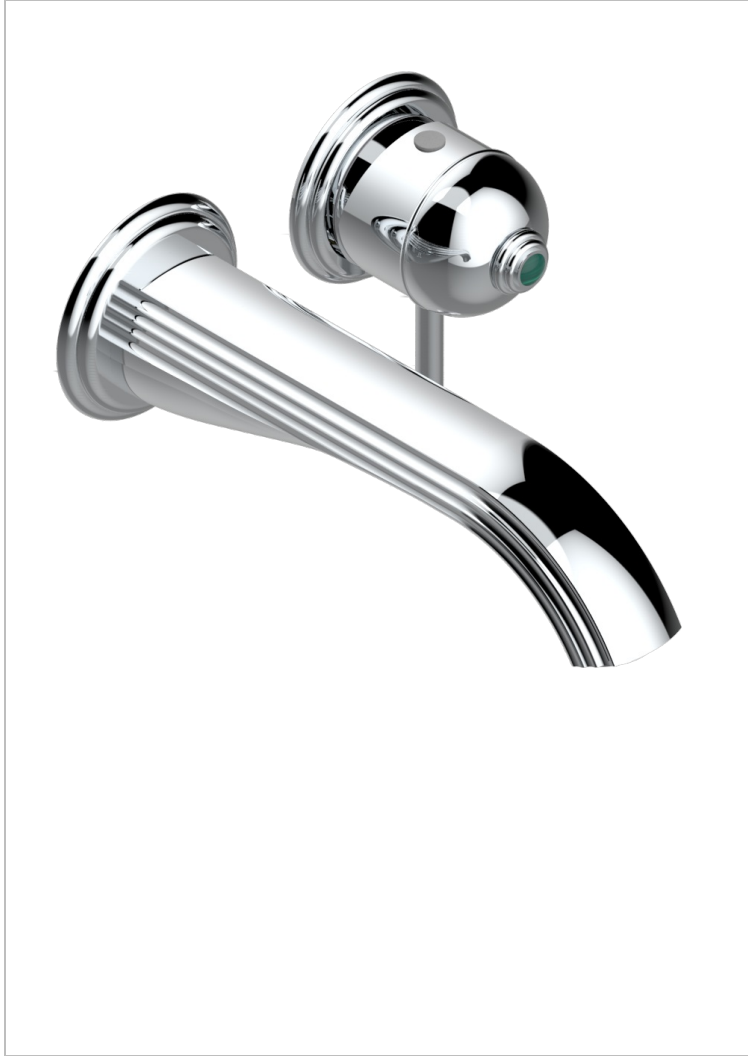

TROCADERO MALACHITE

U7A-6541B

THG[®]
PARIS

Trim only for Built-in basin mixer with spout (two x 1/2" inlets and one 1/2" outlet), without waste

CHARACTERISTIC

- Trocadéro Malachite
- Trim only for Built-in basin mixer with spout (two x 1/2" inlets and one 1/2" outlet), without waste

RELATED SKU'S

- Ref. G00-5840/MA Rough parts for concealed wall-mounted mixer with 1/2" outlet

AVAILABLE FINITIONS

Antique nickel - H28
Black ceram - D30
Blush PVD - H62
Brass color PVD - H49
Brown bronze color PVD - F33
Gold color PVD - H52

Polished chrome (color finish) - A02
Polished chrome / Polished gold (color finish) - G02
Polished gold (color finish) - F01
Polished nickel - B01
Soft gold - F30
Soft matt gold - F31
Umber PVD - H66