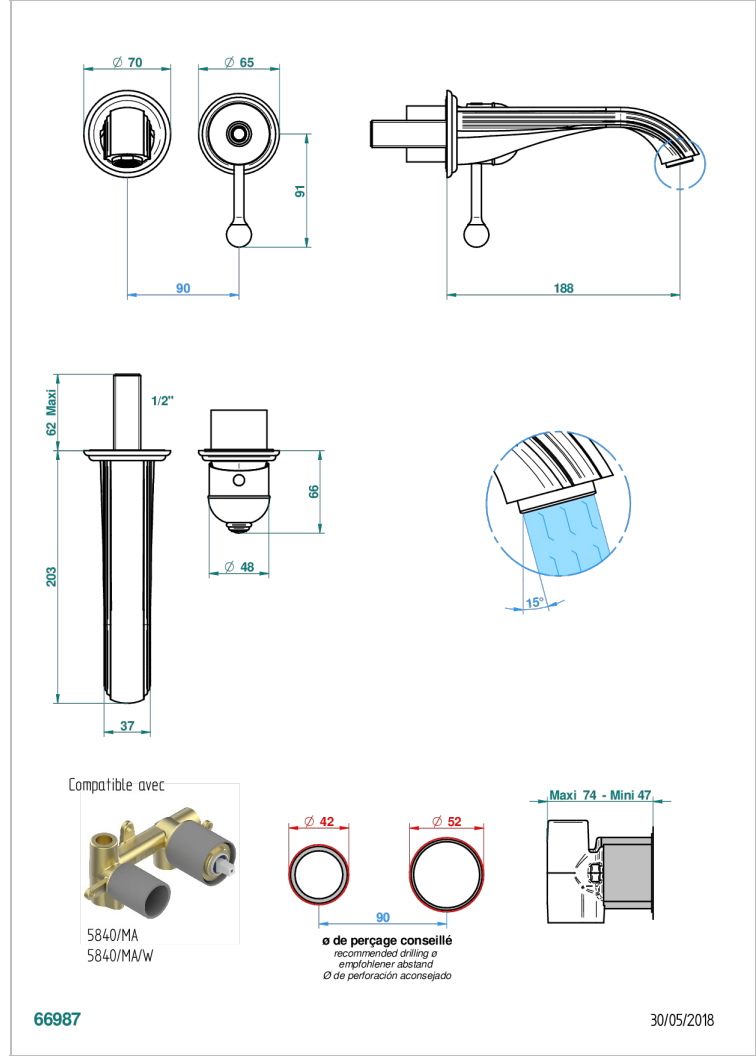

TROCADERO MALACHITE

U7A-6541B

THG[®]
PARIS

Trim only for Built-in basin mixer with spout (two x 1/2" inlets and one 1/2" outlet), without waste

CHARACTERISTIC

- Trocadéro Malachite
- Trim only for Built-in basin mixer with spout (two x 1/2" inlets and one 1/2" outlet), without waste

RELATED SKU'S

- Ref. G00-5840/MA Rough parts for concealed wall-mounted mixer with 1/2" outlet

AVAILABLE FINITIONS

Antique nickel - H28
Black ceram - D30
Blush PVD - H62
Brass color PVD - H49
Brown bronze color PVD - F33
Gold color PVD - H52