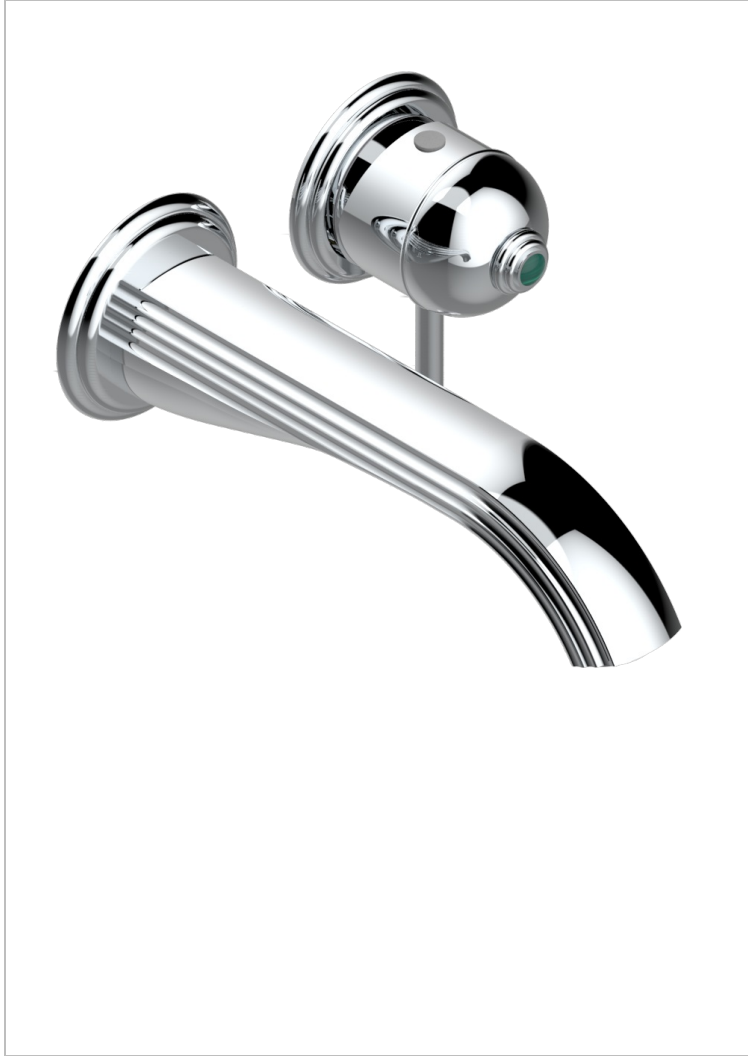

TROCADERO MALACHITE

U7A-6541B

THG[®]
PARIS

Trim only for Built-in basin mixer with spout (two x 1/2" inlets and one 1/2" outlet), without waste

特色

- Trocadéro Malachite
- Trim only for Built-in basin mixer with spout (two x 1/2" inlets and one 1/2" outlet), without waste

相关的SKU

- Ref. G00-5840/MA 卫浴套装, 含: 入墙式弯管出水管, 1米25强化软管, 触控式花洒和托勾, 美国标准

可选饰面

Black ceram - D30
Blush PVD - H62
Graphite PVD - H64
Matt Umber PVD - H67
Matt blush PVD - H60
Matt graphite PVD - H65

PVD哑光棕铜 - F34
PVD哑光金 - H53
PVD哑光铜 - H50
PVD哑光镍 - H56
PVD抛光铜 - H49
PVD棕铜 - F33

PVD金色 - H52
PVD镍 - H55
Umber PVD - H66
哑光浅金 - F31
抛光金 - F07
哑光铬 - C02

哑光镍 - C01
复古镍 - H28
抛光金 (24K金) - F01
抛光铬 - A02
抛光铬/抛光金 - G02
抛光镍 - B01

浅金 - F30