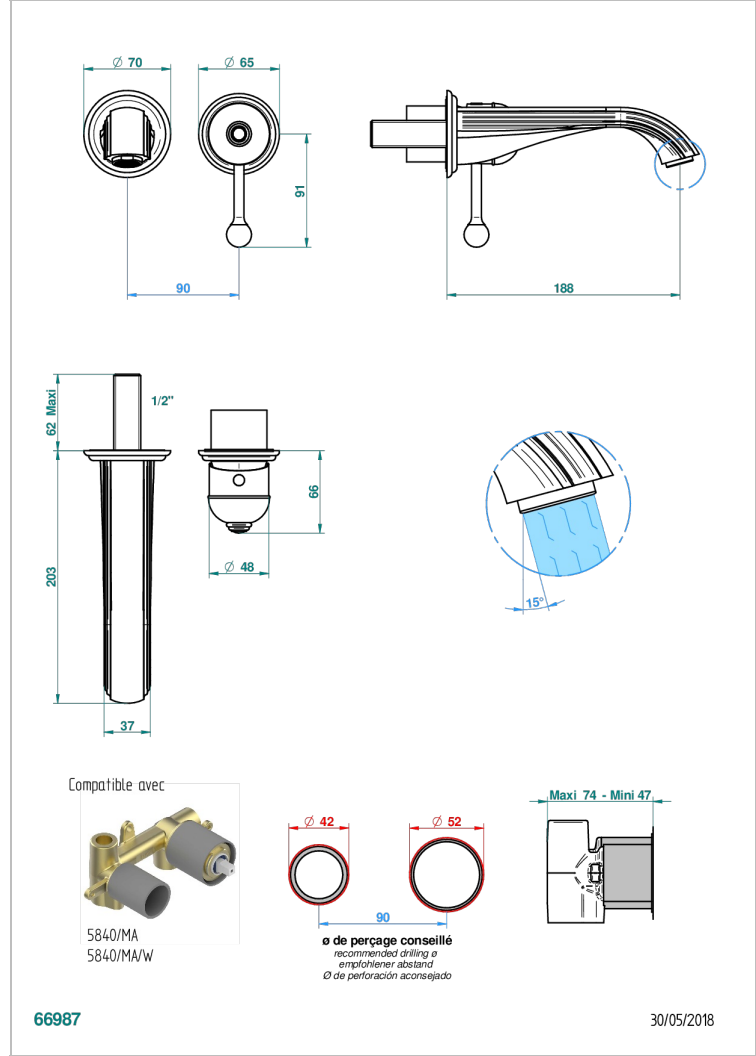

TROCADERO MALACHITE

U7A-6541B

THG[®]
PARIS

Trim only for Built-in basin mixer with spout (two x 1/2" inlets and one 1/2" outlet), without waste

特色

- Trocadéro Malachite
- Trim only for Built-in basin mixer with spout (two x 1/2" inlets and one 1/2" outlet), without waste

相关的SKU

- Ref. G00-5840/MA 卫浴套装, 含: 入墙式弯管出水管, 1米25强化软管, 触控式花洒和托勾, 美国标准

可选饰面

Black ceram - D30
Blush PVD - H62
Graphite PVD - H64
Matt Umber PVD - H67
Matt blush PVD - H60
Matt graphite PVD - H65

PVD哑光棕铜 - F34
PVD哑光金 - H53
PVD哑光铜 - H50
PVD哑光镍 - H56
PVD抛光铜 - H49
PVD棕铜 - F33