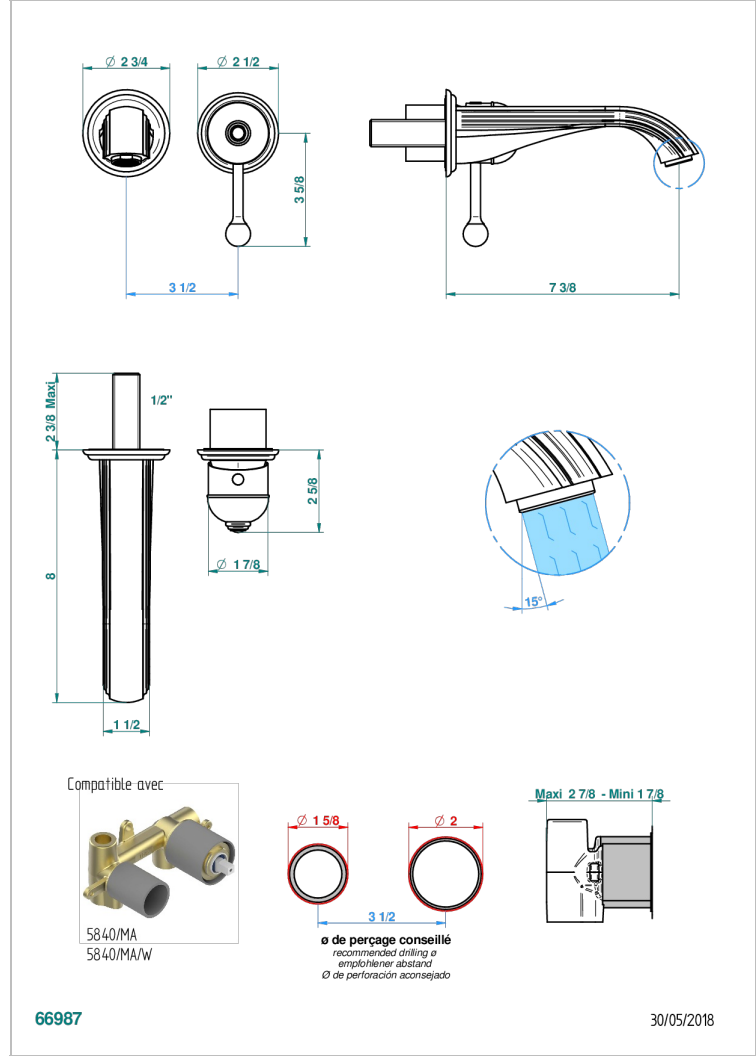

TROCADERO MALAQUITA

U7A-6541B

THG
PARIS

Trim only for Built-in basin mixer with spout (two x 1/2" inlets and one 1/2" outlet), without waste

CARACTERÍSTICAS

- Trocadero Malaquita
- Trim only for Built-in basin mixer with spout (two x 1/2" inlets and one 1/2" outlet), without waste

PRODUCTOS RELACIONADOS

- Ref. G00-5840/MA Parte empotrada para mezclador mural con salida hembra 1/2

ACABADOS DISPONIBLES

Cerámica negra mate - D30
Cromo - A02
Cromo / dorado - G02
Cromo mate - C02
Dorado - F01
Dorado mate - F07