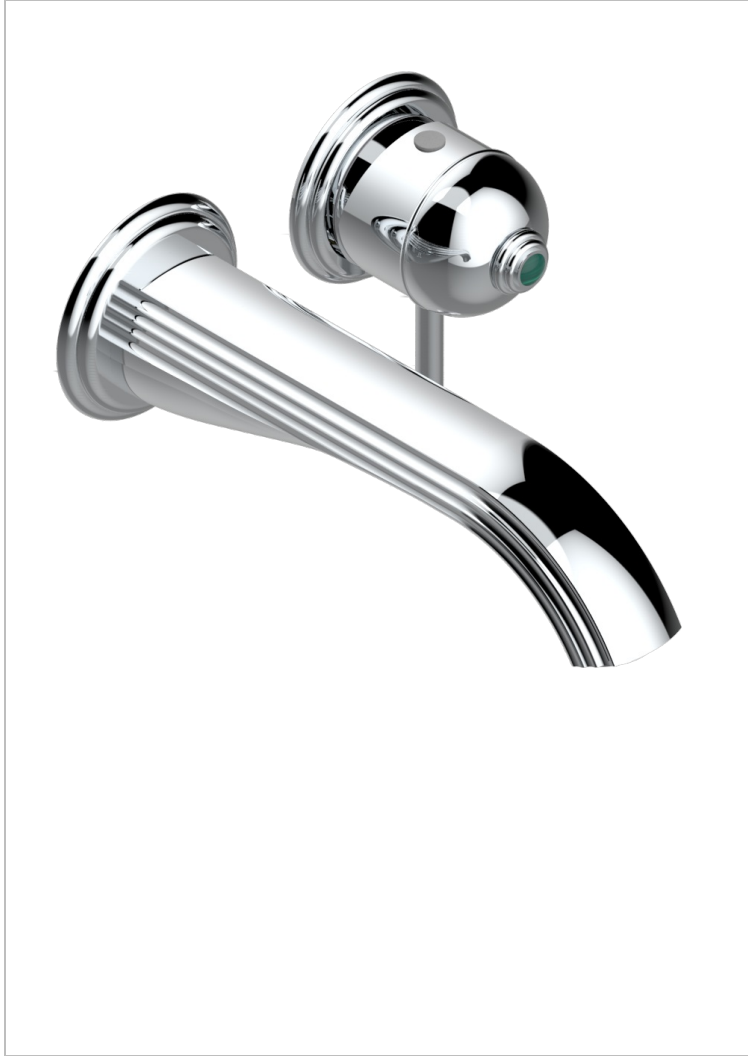

# TROCADERO MALACHITE

U7A-6541B

THG<sup>®</sup>  
PARIS

Trim only for Built-in basin mixer with spout (two x 1/2" inlets and one 1/2" outlet), without waste

## CHARACTERISTIC

- Trocadéro Malachite
- Trim only for Built-in basin mixer with spout (two x 1/2" inlets and one 1/2" outlet), without waste

## RELATED SKU'S

- Ref. G00-5840/MA Rough parts for concealed wall-mounted mixer with 1/2" outlet

## AVAILABLE FINITIONS

Antique nickel - H28  
Black ceram - D30  
Blush PVD - H62  
Brass color PVD - H49  
Brown bronze color PVD - F33  
Gold color PVD - H52

Graphite PVD - H64  
Matt Umber PVD - H67  
Matt blush PVD - H60  
Matt brass color PVD - H50  
Matt brown bronze color PVD - F34  
Matt chrome - C02