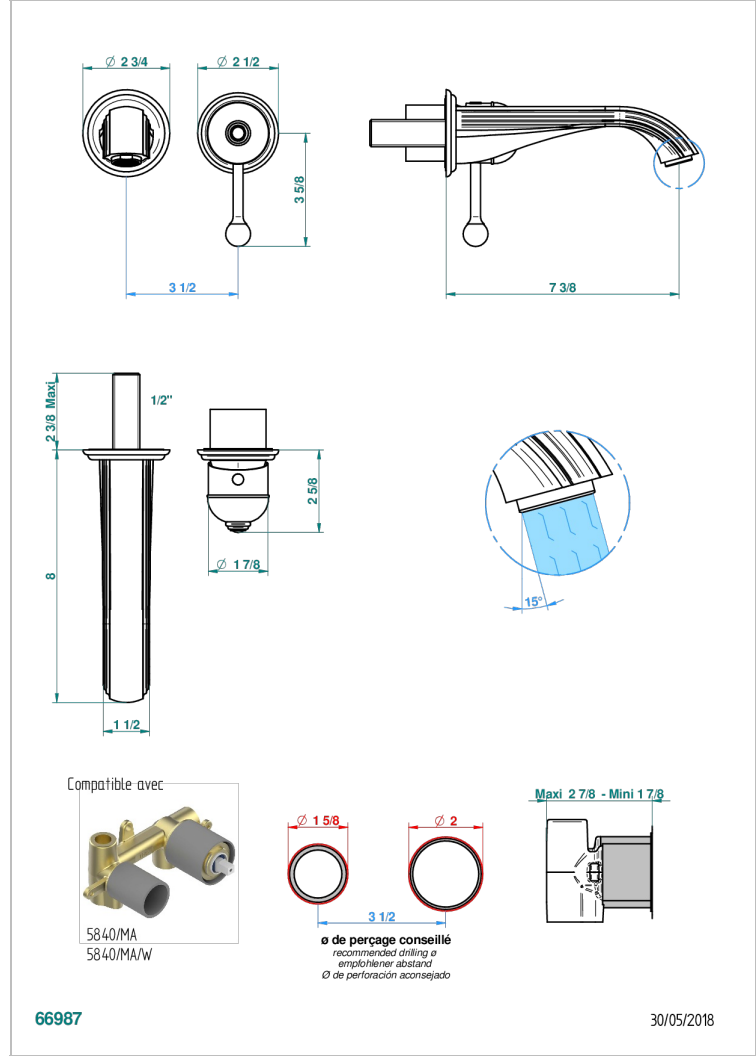

# TROCADERO MALACHITE

U7A-6541B

THG<sup>®</sup>  
PARIS

Trim only for Built-in basin mixer with spout (two x 1/2" inlets and one 1/2" outlet), without waste

## CHARACTERISTIC

- Trocadéro Malachite
- Trim only for Built-in basin mixer with spout (two x 1/2" inlets and one 1/2" outlet), without waste

## RELATED SKU'S

- Ref. G00-5840/MA Rough parts for concealed wall-mounted mixer with 1/2" outlet