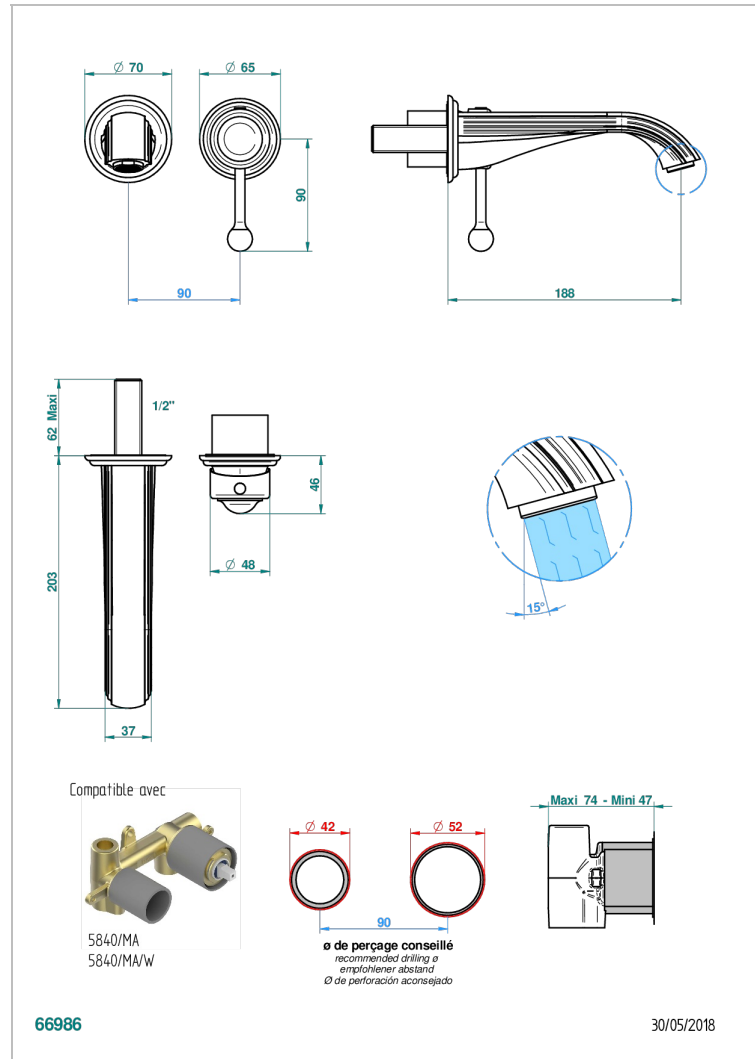

Trim only for Built-in basin mixer with spout (two x 1/2" inlets and one 1/2" outlet), without waste

### CARACTERÍSTICAS

- Rose
- Trim only for Built-in basin mixer with spout (two x 1/2" inlets and one 1/2" outlet), without waste

### PRODUCTOS RELACIONADOS

- Ref. G00-5840/MAUS Rough parts for concealed wall-mounted mixer with 1/2" outlet