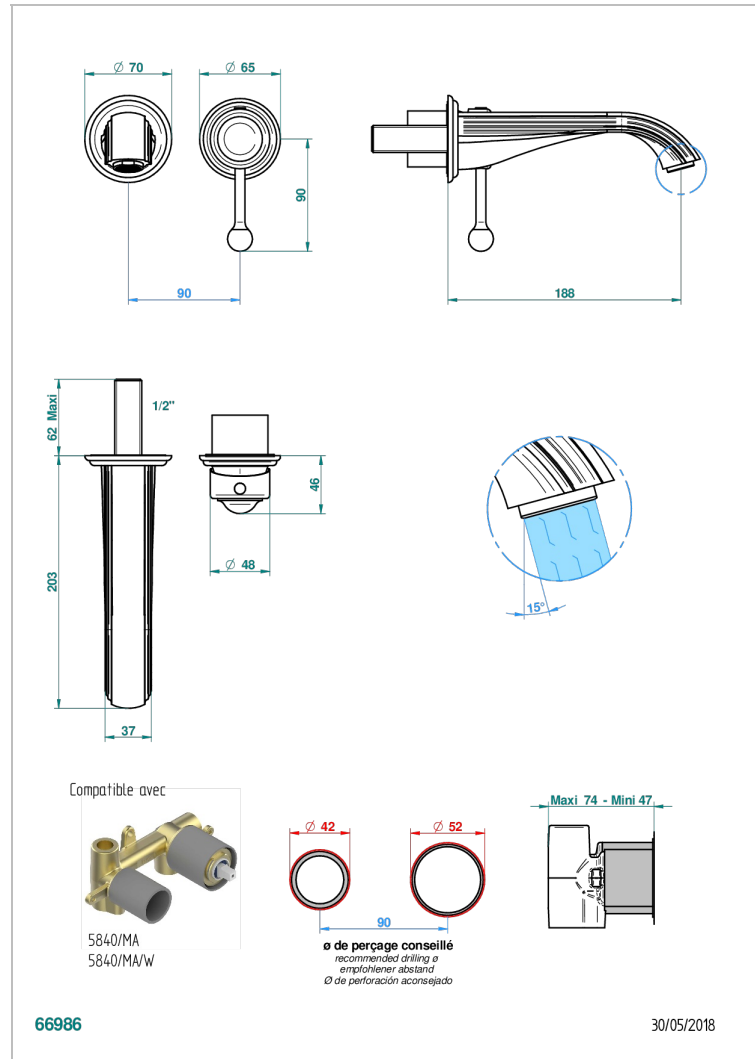

Trim only for Built-in basin mixer with spout (two x 1/2" inlets and one 1/2" outlet), without waste

CHARACTERISTIC

- Rose
- Trim only for Built-in basin mixer with spout (two x 1/2" inlets and one 1/2" outlet), without waste

RELATED SKU'S

- Ref. G00-5840/MAUS Rough parts for concealed wall-mounted mixer with 1/2" outlet

AVAILABLE FINITIONS

Black ceram - D30
Blush PVD - H62
Brass color PVD - H49
Brown bronze color PVD - F33
Chrome polished - A02
Chrome polished / gold polished - G02

Matt nickel color PVD - H56
Nickel antique / Sovereign - H28
Nickel color PVD - H55
Nickel polished - B01
Soft matt gold - F31
Umber PVD - H66