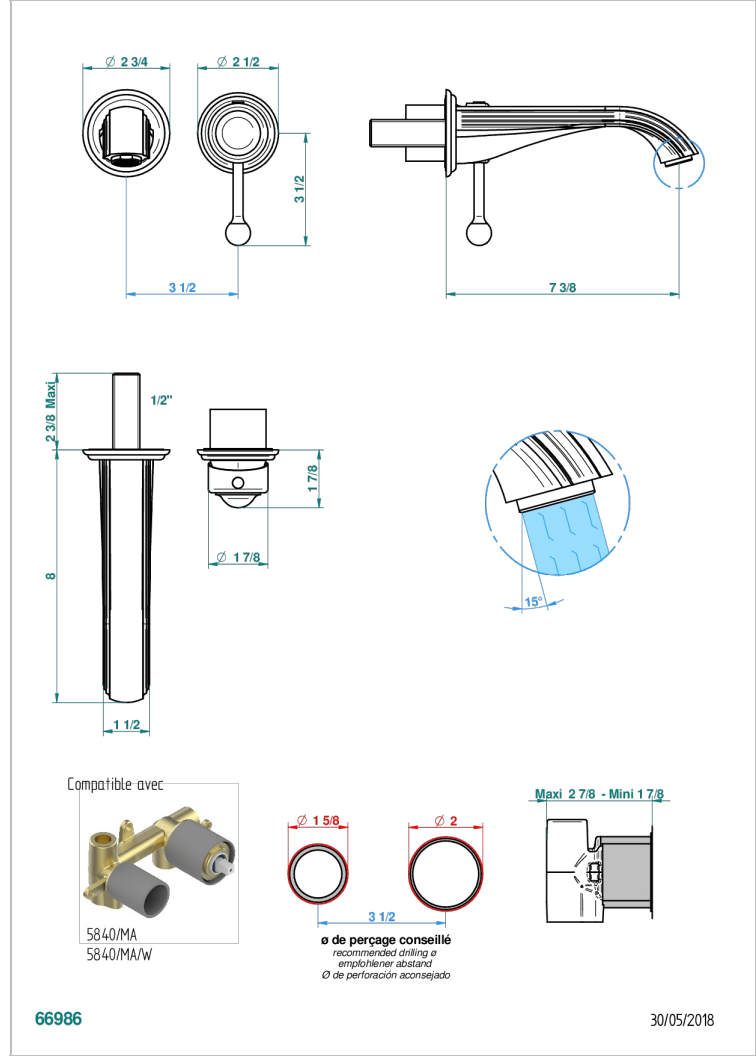

Trim only for Built-in basin mixer with spout (two x 1/2" inlets and one 1/2" outlet), without waste

## CARACTERÍSTICAS

- Rose
- Trim only for Built-in basin mixer with spout (two x 1/2" inlets and one 1/2" outlet), without waste

## PRODUCTOS RELACIONADOS

- Ref. G00-5840/MAUS Rough parts for concealed wall-mounted mixer with 1/2" outlet