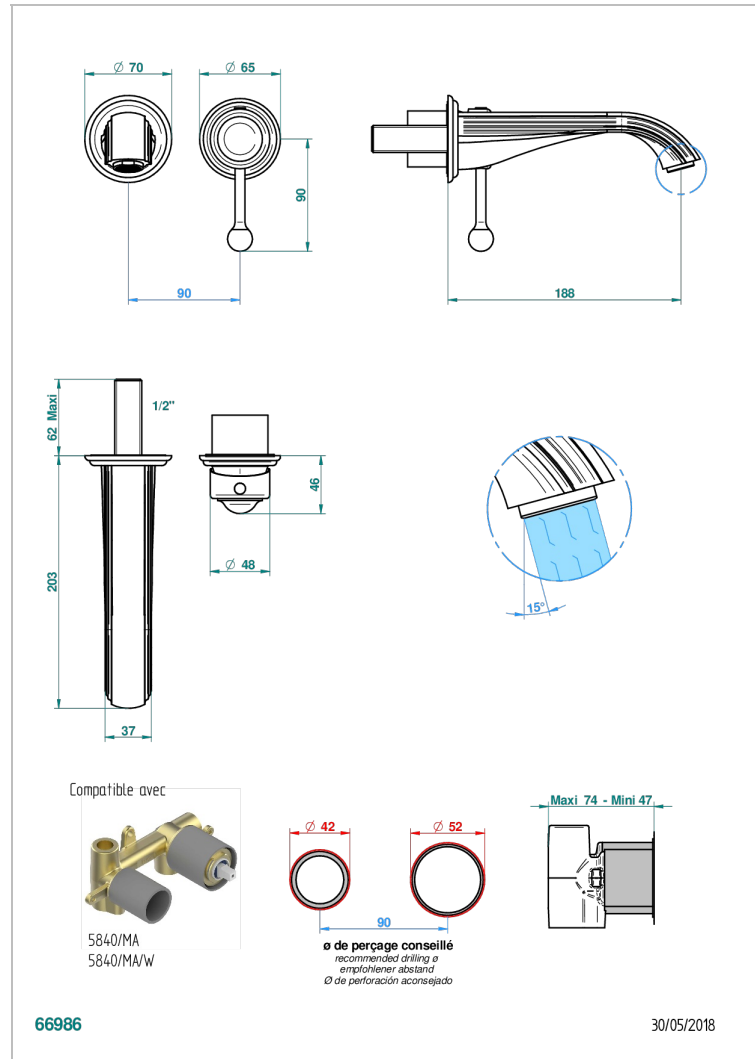

Trim only for Built-in basin mixer with spout (two x 1/2" inlets and one 1/2" outlet), without waste

CARACTERÍSTICAS

- Rose
- Trim only for Built-in basin mixer with spout (two x 1/2" inlets and one 1/2" outlet), without waste

PRODUCTOS RELACIONADOS

- Ref. G00-5840/MA Parte empotrada para mezclador mural con salida hembra 1/2

ACABADOS DISPONIBLES

Cerámica negra mate - D30
Cromo - A02
Cromo / dorado - G02
Cromo mate - C02
Dorado - F01
Dorado mate - F07