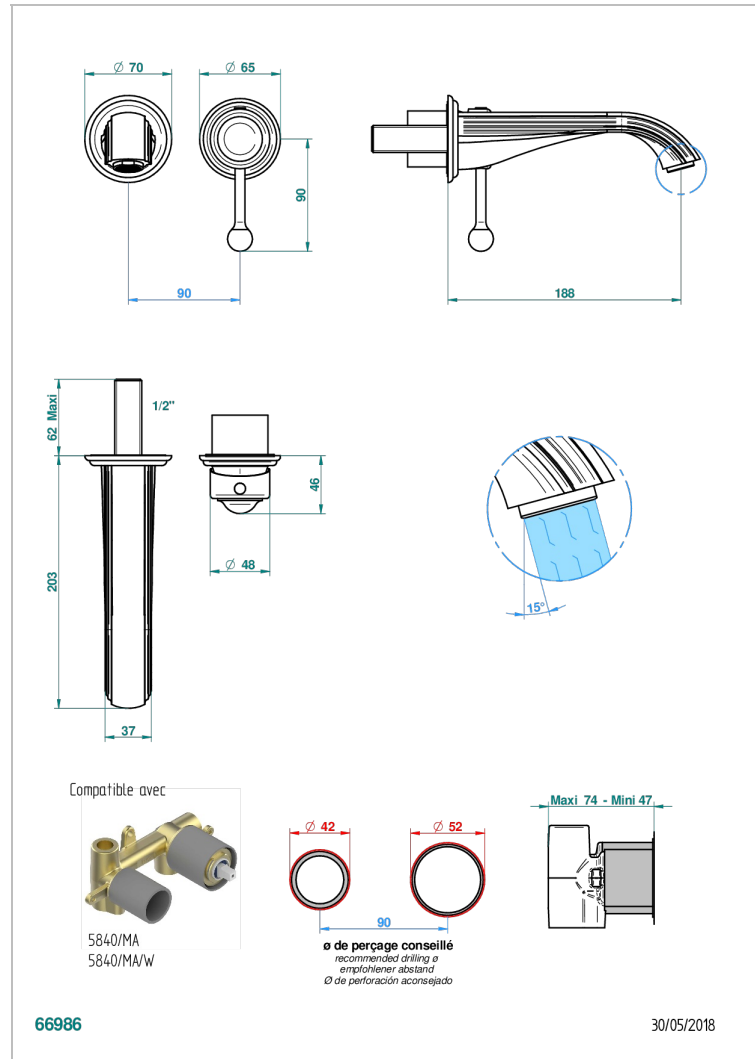

Trim only for Built-in basin mixer with spout (two x 1/2" inlets and one 1/2" outlet), without waste

CHARACTERISTIC

- Rose
- Trim only for Built-in basin mixer with spout (two x 1/2" inlets and one 1/2" outlet), without waste

RELATED SKU'S

- Ref. G00-5840/MA Rough parts for concealed wall-mounted mixer with 1/2" outlet

AVAILABLE FINITIONS

Antique nickel - H28
Black ceram - D30
Blush PVD - H62
Brass color PVD - H49
Brown bronze color PVD - F33
Gold color PVD - H52