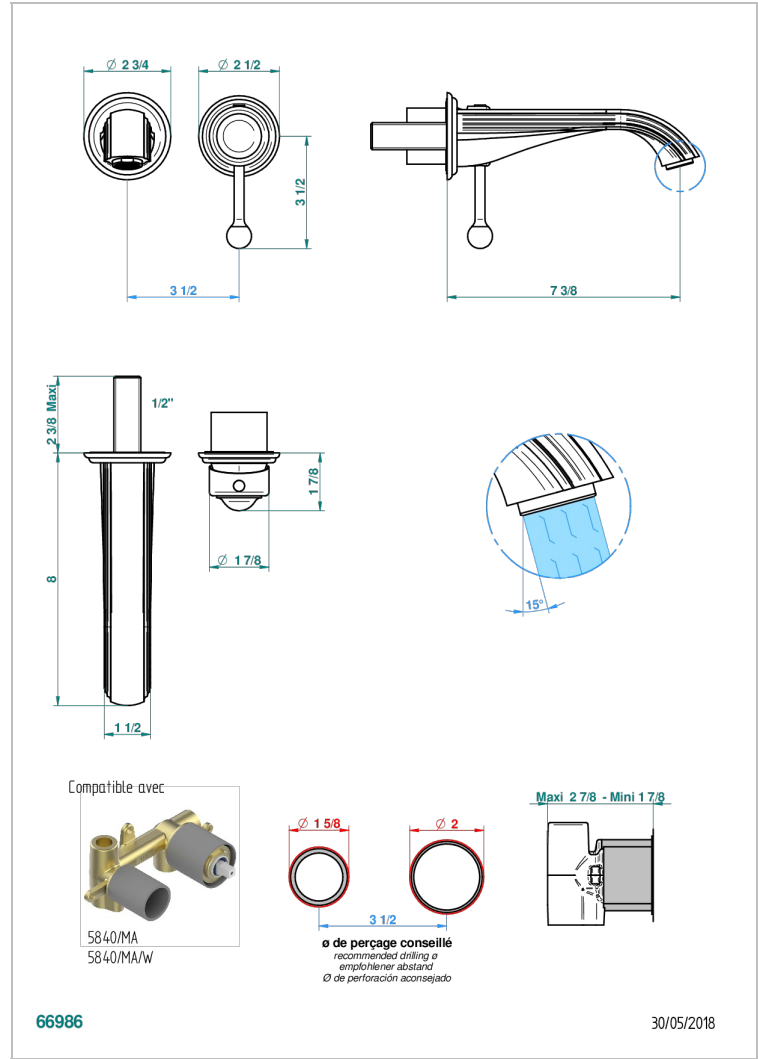

Trim only for Built-in basin mixer with spout (two x 1/2" inlets and one 1/2" outlet), without waste

## CARACTERÍSTICAS

- Rose
- Trim only for Built-in basin mixer with spout (two x 1/2" inlets and one 1/2" outlet), without waste

## PRODUCTOS RELACIONADOS

- Ref. G00-5840/MA Parte empotrada para mezclador mural con salida hembra 1/2