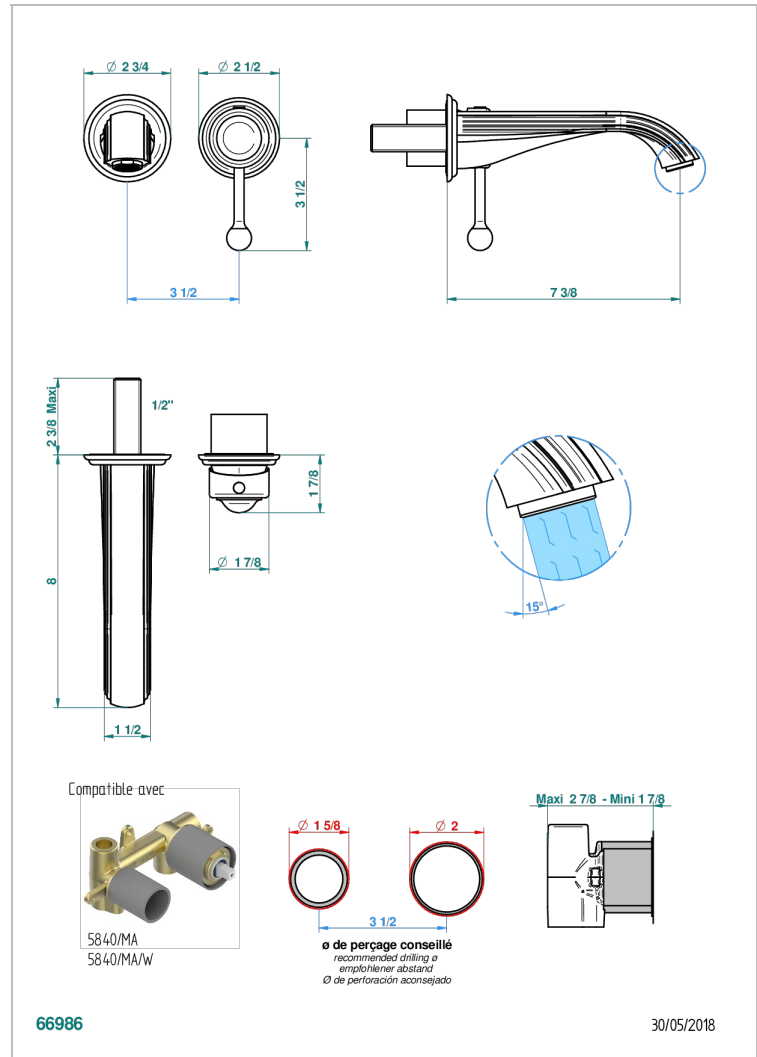

Trim only for Built-in basin mixer with spout (two x 1/2" inlets and one 1/2" outlet), without waste

CHARACTERISTIC

- Rose
- Trim only for Built-in basin mixer with spout (two x 1/2" inlets and one 1/2" outlet), without waste

RELATED SKU'S

- Ref. G00-5840/MA Rough parts for concealed wall-mounted mixer with 1/2" outlet

AVAILABLE FINITIONS

Antique nickel - H28
Black ceram - D30
Blush PVD - H62
Brass color PVD - H49
Brown bronze color PVD - F33
Gold color PVD - H52