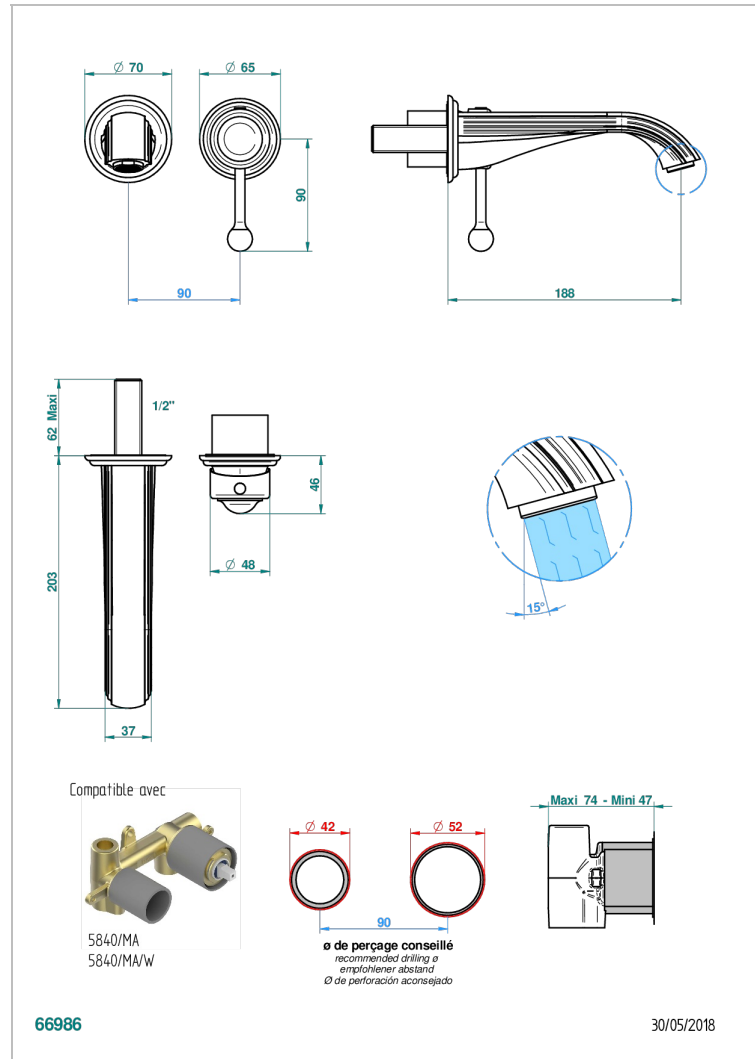

Trim only for Built-in basin mixer with spout (two x 1/2" inlets and one 1/2" outlet), without waste

### CARACTERÍSTICAS

- Rose
- Trim only for Built-in basin mixer with spout (two x 1/2" inlets and one 1/2" outlet), without waste

### PRODUCTOS RELACIONADOS

- Ref. G00-5840/MA Parte empotrada para mezclador mural con salida hembra 1/2