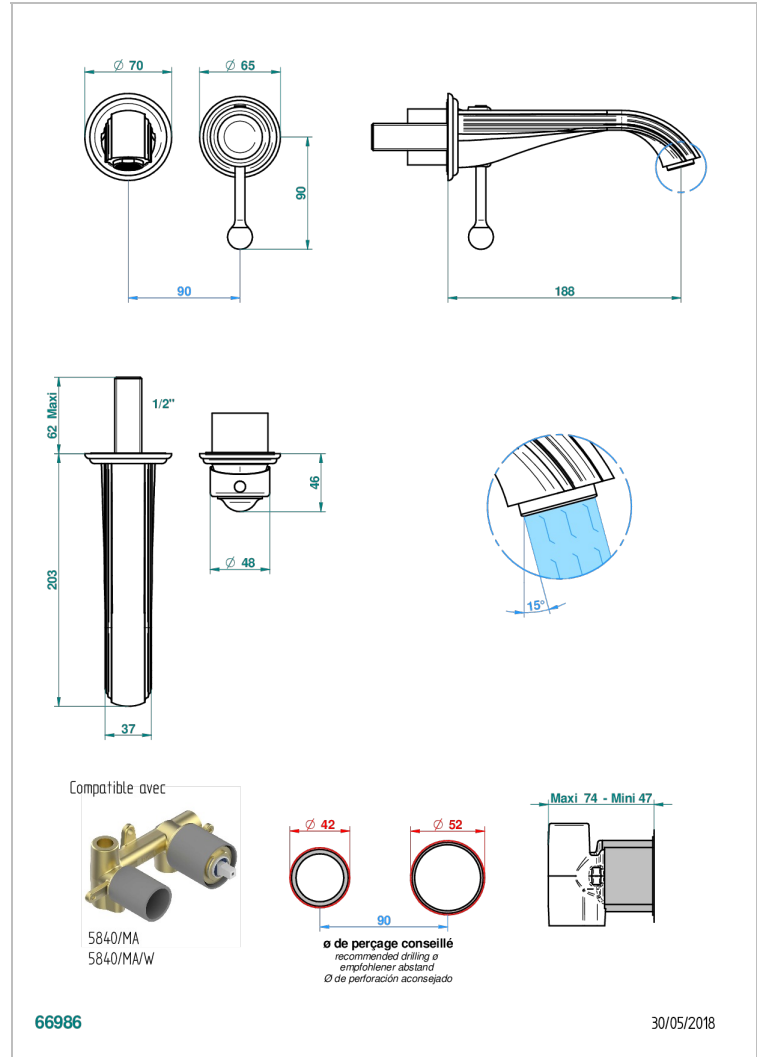

Trim only for Built-in basin mixer with spout (two x 1/2" inlets and one 1/2" outlet), without waste

CHARACTERISTIC

- Rose
- Trim only for Built-in basin mixer with spout (two x 1/2" inlets and one 1/2" outlet), without waste

RELATED SKU'S

- Ref. G00-5840/MA Rough parts for concealed wall-mounted mixer with 1/2" outlet

AVAILABLE FINITIONS

Antique nickel - H28
 Black ceram - D30
 Blush PVD - H62
 Brass color PVD - H49
 Brown bronze color PVD - F33
 Gold color PVD - H52