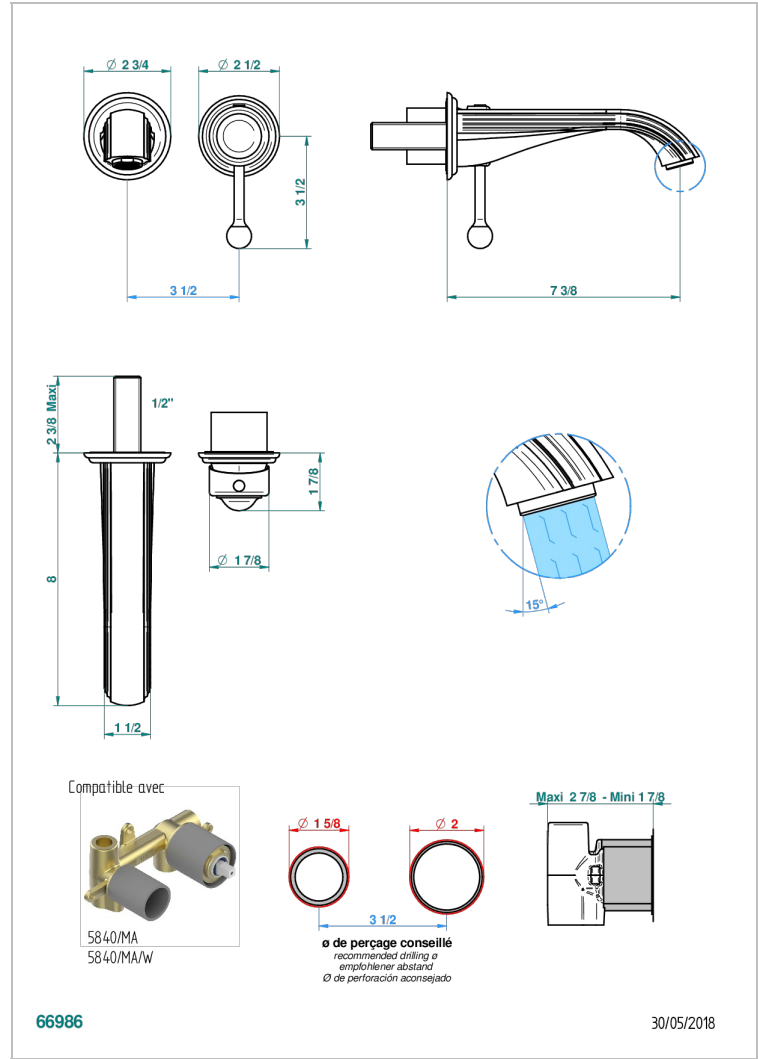

Trim only for Built-in basin mixer with spout (two x 1/2" inlets and one 1/2" outlet), without waste

## CARACTERÍSTICAS

- Rose
- Trim only for Built-in basin mixer with spout (two x 1/2" inlets and one 1/2" outlet), without waste

## PRODUCTOS RELACIONADOS

- Ref. G00-5840/MA Parte empotrada para mezclador mural con salida hembra 1/2"