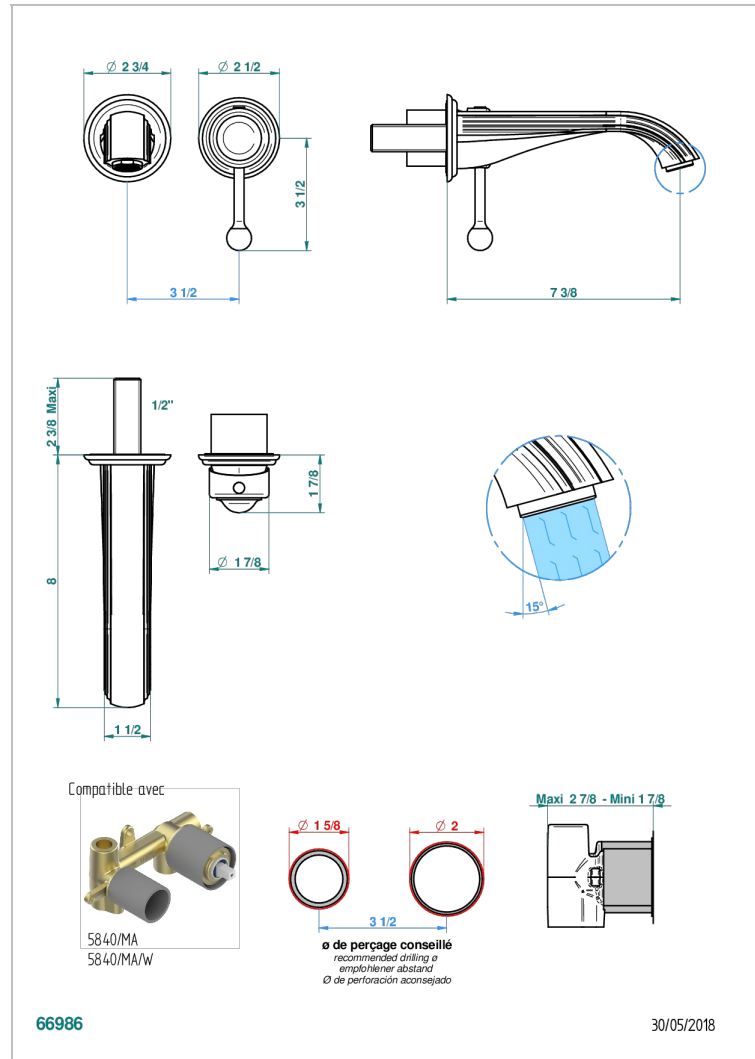

Trim only for Built-in basin mixer with spout (two x 1/2" inlets and one 1/2" outlet), without waste

CHARACTERISTIC

- Rose
- Trim only for Built-in basin mixer with spout (two x 1/2" inlets and one 1/2" outlet), without waste

RELATED SKU'S

- Ref. G00-5840/MA Rough parts for concealed wall-mounted mixer with 1/2" outlet

AVAILABLE FINITIONS

Antique nickel - H28
Black ceram - D30
Blush PVD - H62
Brass color PVD - H49
Brown bronze color PVD - F33
Gold color PVD - H52