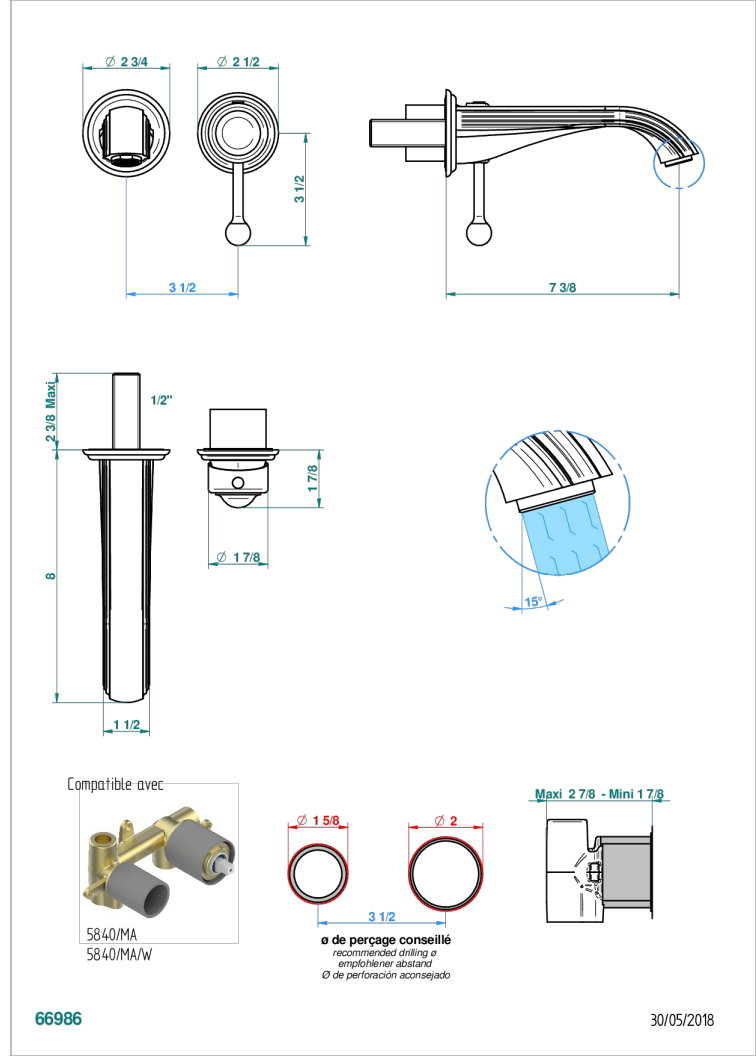

Trim only for Built-in basin mixer with spout (two x 1/2" inlets and one 1/2" outlet), without waste

特色

- Rose
- Trim only for Built-in basin mixer with spout (two x 1/2" inlets and one 1/2" outlet), without waste

相关的SKU

- Ref. G00-5840/MA 卫浴套装, 含: 入墙式弯管出水管, 1米25强化软管, 触控式花洒和托勾, 美国标准

可选饰面

- Black ceram - D30
- Blush PVD - H62
- Graphite PVD - H64
- Matt Umber PVD - H67
- Matt blush PVD - H60
- Matt graphite PVD - H65

- PVD哑光棕铜 - F34
- PVD哑光金 - H53
- PVD哑光铜 - H50
- PVD哑光镍 - H56
- PVD抛光铜 - H49
- PVD棕铜 - F33

- PVD金色 - H52
- PVD镍 - H55
- Umber PVD - H66
- 哑光浅金 - F31
- 哑光金 - F07
- 哑光铬 - C02

- 哑光镍 - C01
- 复古镍 - H28
- 抛光金 (24K金) - F01
- 抛光铬 - A02
- 抛光铬/抛光金 - G02
- 抛光镍 - B01