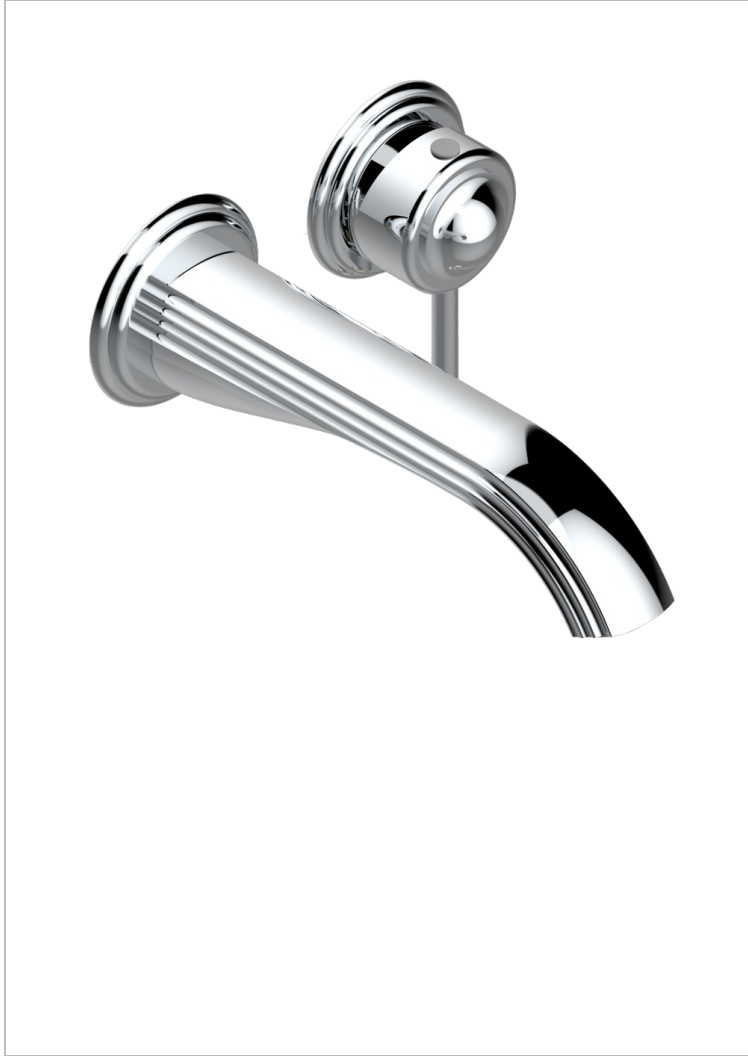

Trim only for Built-in basin mixer with spout (two x 1/2" inlets and one 1/2" outlet), without waste

特色

- Rose
- Trim only for Built-in basin mixer with spout (two x 1/2" inlets and one 1/2" outlet), without waste

相关的SKU

- Ref. G00-5840/MA 卫浴套装, 含: 入墙式弯管出水管, 1米25强化软管, 触控式花洒和托勾, 美国标准

可选饰面

- Black ceram - D30
- Blush PVD - H62
- Graphite PVD - H64
- Matt Umber PVD - H67
- Matt blush PVD - H60
- Matt graphite PVD - H65

- PVD哑光棕铜 - F34
- PVD哑光金 - H53
- PVD哑光铜 - H50
- PVD哑光镍 - H56
- PVD抛光铜 - H49
- PVD棕铜 - F33

- PVD金色 - H52
- PVD镍 - H55
- Umber PVD - H66
- 哑光浅金 - F31
- 哑光金 - F07
- 哑光铬 - C02

- 哑光镍 - C01
- 复古镍 - H28
- 抛光金 (24K金) - F01
- 抛光铬 - A02
- 抛光铬/抛光金 - G02
- 抛光镍 - B01