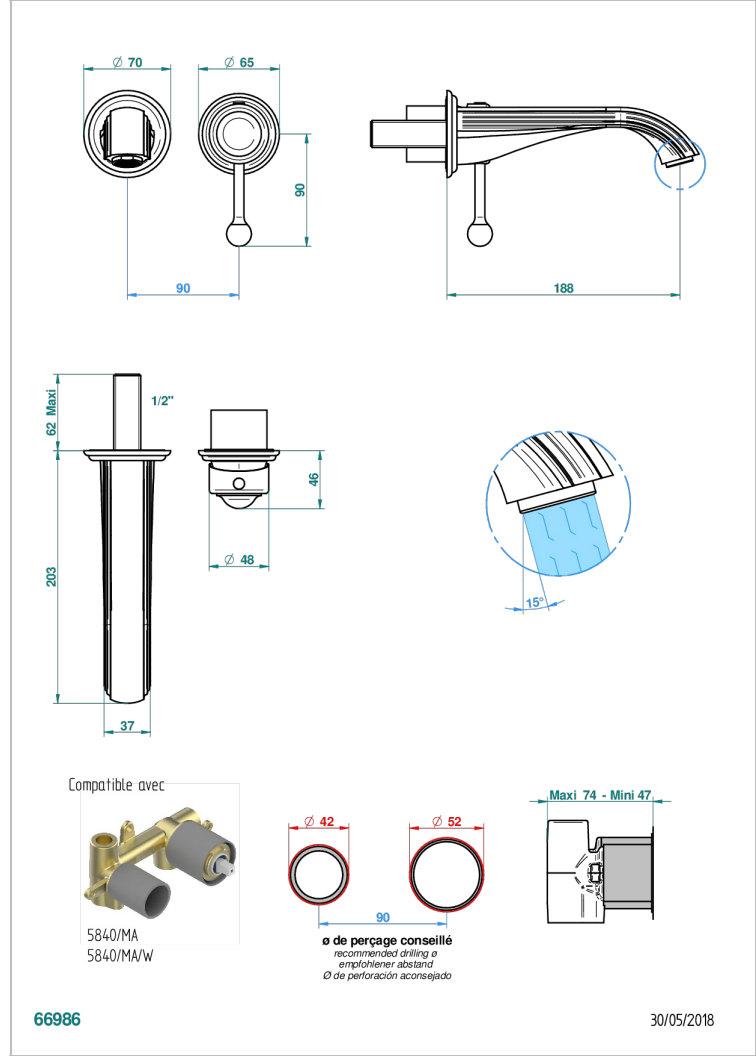

# SUN DRAGON

U5D-6541B

THG  
PARIS

Trim only for Built-in basin mixer with spout (two x 1/2" inlets and one 1/2" outlet), without waste

## CARACTERÍSTICAS

- Sun Dragon
- Trim only for Built-in basin mixer with spout (two x 1/2" inlets and one 1/2" outlet), without waste

## PRODUCTOS RELACIONADOS

- Ref. G00-5840/MAUS Rough parts for concealed wall-mounted mixer with 1/2" outlet