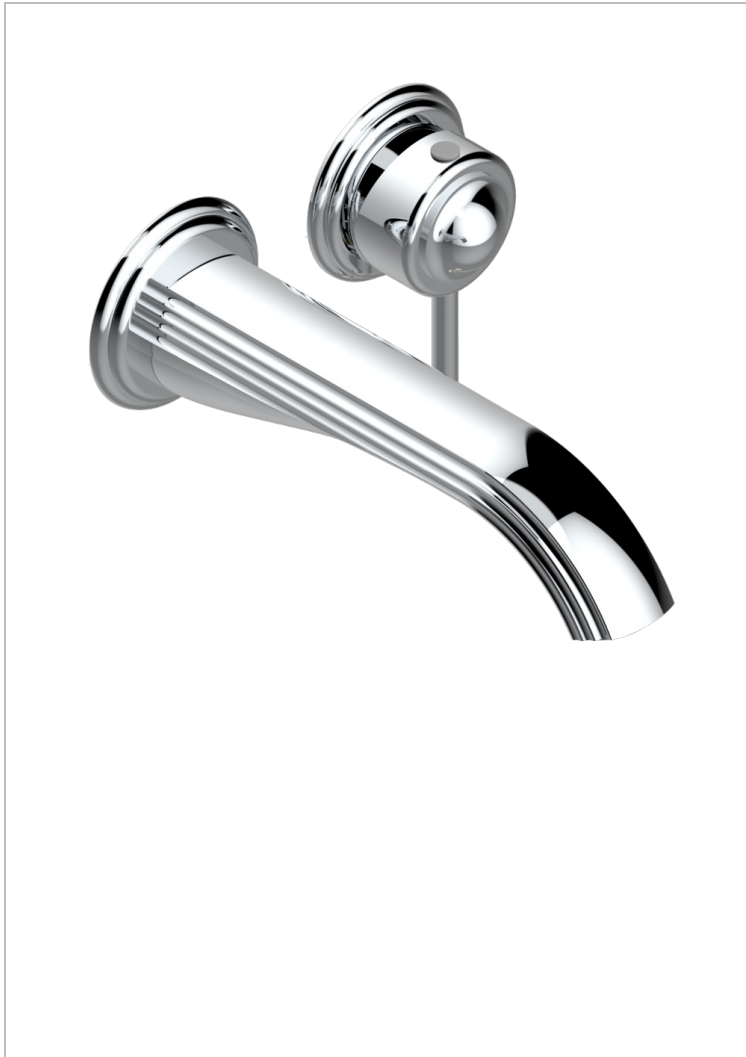

SUN DRAGON

U5D-6541B

THG[®]
PARIS

Trim only for Built-in basin mixer with spout (two x 1/2" inlets and one 1/2" outlet), without waste

CHARACTERISTIC

- Sun Dragon
- Trim only for Built-in basin mixer with spout (two x 1/2" inlets and one 1/2" outlet), without waste

RELATED SKU'S

- Ref. G00-5840/MAUS Rough parts for concealed wall-mounted mixer with 1/2" outlet

AVAILABLE FINITIONS

Black ceram - D30
Blush PVD - H62
Brass color PVD - H49
Brown bronze color PVD - F33
Chrome polished - A02
Chrome polished / gold polished - G02

Copper antique matt, coated - H07
Gold color PVD - H52
Gold mat - F07
Gold polished - F01
Graphite PVD - H64
Light coated bronze - D01

Matt Umber PVD - H67
Matt blush PVD - H60
Matt brass color PVD - H50
Matt brown bronze color PVD - F34
Matt chrome (American satin) - C02
Matt gold color PVD - H53

Matt graphite PVD - H65
Matt nickel (American satin) - C01
Matt nickel color PVD - H56
Nickel antique / Sovereign - H28
Nickel color PVD - H55
Nickel polished - B01

Soft gold - F30
Soft matt gold - F31
Umber PVD - H66