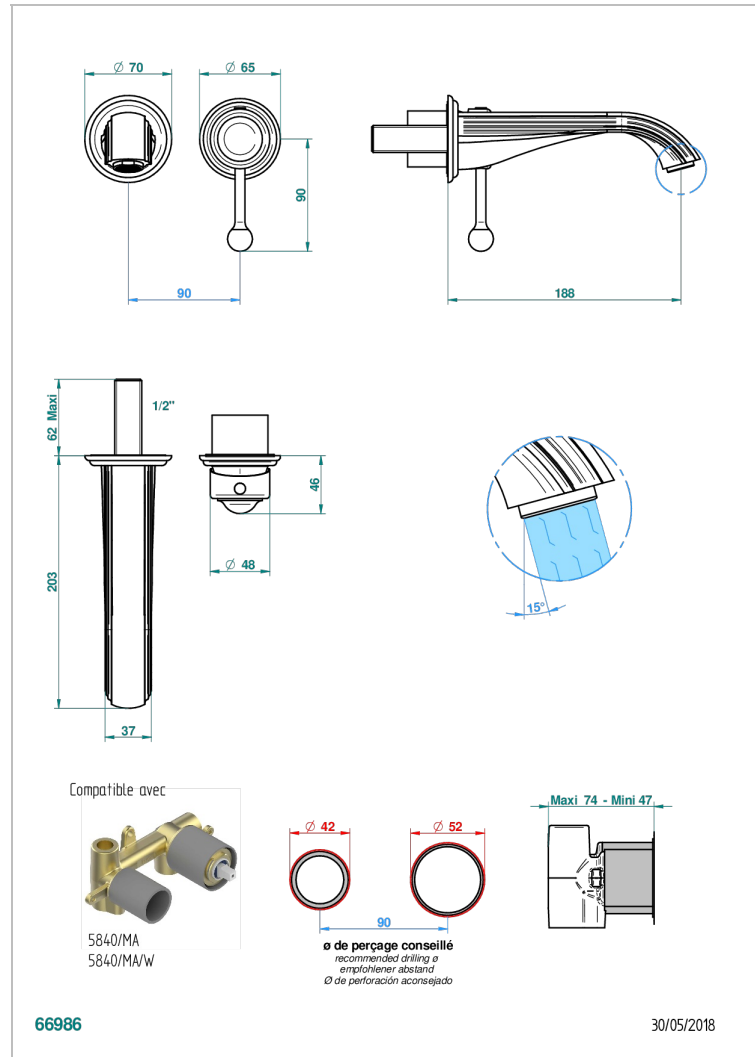

SUN DRAGON

U5D-6541B

THG[®]
PARIS

Trim only for Built-in basin mixer with spout (two x 1/2" inlets and one 1/2" outlet), without waste

CHARACTERISTIC

- Sun Dragon
- Trim only for Built-in basin mixer with spout (two x 1/2" inlets and one 1/2" outlet), without waste

RELATED SKU'S

- Ref. G00-5840/MAUS Rough parts for concealed wall-mounted mixer with 1/2" outlet

AVAILABLE FINITIONS

Black ceram - D30
Blush PVD - H62
Brass color PVD - H49
Brown bronze color PVD - F33
Chrome polished - A02
Chrome polished / gold polished - G02