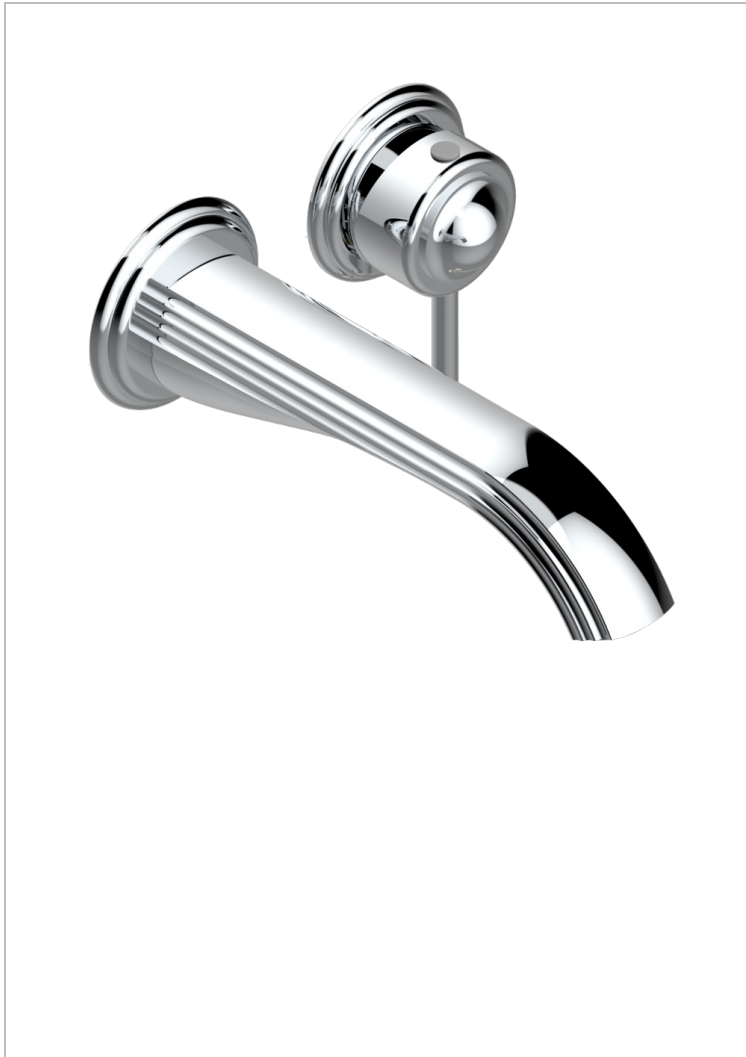

# SUN DRAGON

U5D-6541B

THG<sup>®</sup>  
PARIS

Trim only for Built-in basin mixer with spout (two x 1/2" inlets and one 1/2" outlet), without waste

## CHARACTERISTIC

- Sun Dragon
- Trim only for Built-in basin mixer with spout (two x 1/2" inlets and one 1/2" outlet), without waste

## RELATED SKU'S

- Ref. G00-5840/MAUS Rough parts for concealed wall-mounted mixer with 1/2" outlet