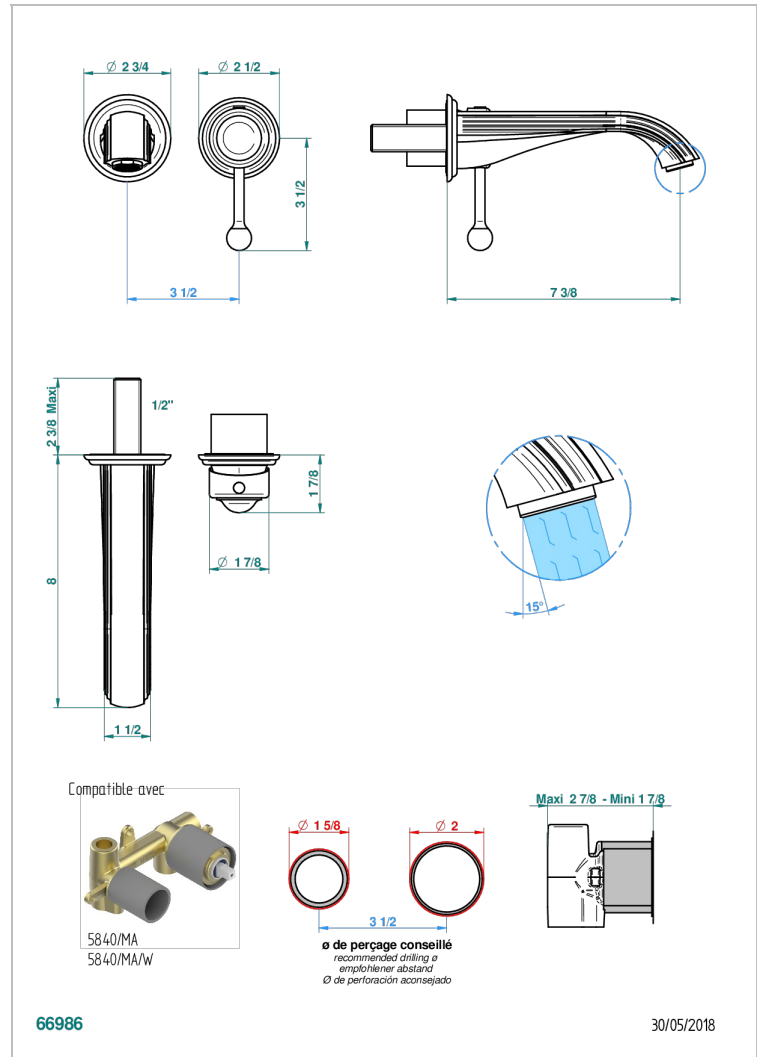

# SUN DRAGON

U5D-6541B

THG<sup>®</sup>  
PARIS

Trim only for Built-in basin mixer with spout (two x 1/2" inlets and one 1/2" outlet), without waste

## CHARACTERISTIC

- Sun Dragon
- Trim only for Built-in basin mixer with spout (two x 1/2" inlets and one 1/2" outlet), without waste

## RELATED SKU'S

- Ref. G00-5840/MAUS Rough parts for concealed wall-mounted mixer with 1/2" outlet