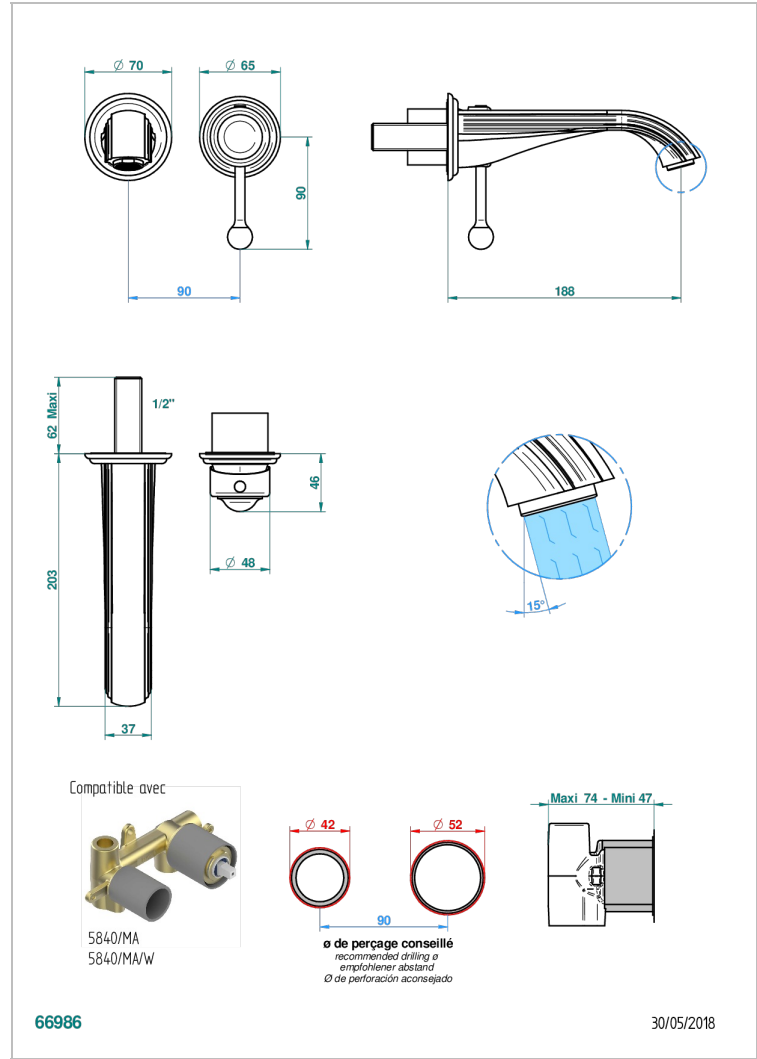

# SUN DRAGON

U5D-6541B

THG  
PARIS

Trim only for Built-in basin mixer with spout (two x 1/2" inlets and one 1/2" outlet), without waste

## CHARACTERISTIC

- Sun Dragon
- Trim only for Built-in basin mixer with spout (two x 1/2" inlets and one 1/2" outlet), without waste

## RELATED SKU'S

- Ref. G00-5840/MA/W Rough parts for concealed wall-mounted mixer with 1/2" outlet, for WC douche - WRAS approved