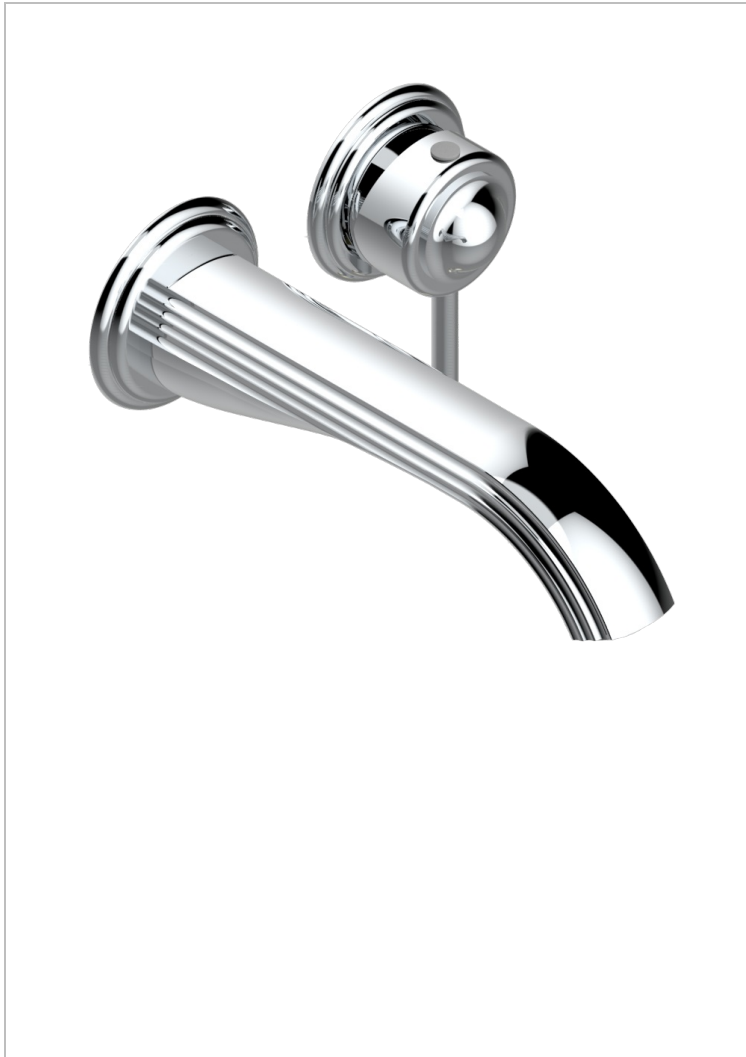

# SUN DRAGON

U5D-6541B

THG  
PARIS

Trim only for Built-in basin mixer with spout (two x 1/2" inlets and one 1/2" outlet), without waste

## CHARACTERISTIC

- Sun Dragon
- Trim only for Built-in basin mixer with spout (two x 1/2" inlets and one 1/2" outlet), without waste

## RELATED SKU'S

- Ref. G00-5840/MA/W Rough parts for concealed wall-mounted mixer with 1/2" outlet, for WC douche - WRAS approved

## AVAILABLE FINITIONS

Antique nickel - H28  
Black ceram - D30  
Blush PVD - H62  
Brass color PVD - H49  
Brown bronze color PVD - F33  
Gold color PVD - H52

Graphite PVD - H64  
Lacquered light bronze - D01  
Matt Umber PVD - H67  
Matt blush PVD - H60  
Matt brass color PVD - H50  
Matt brown bronze color PVD - F34