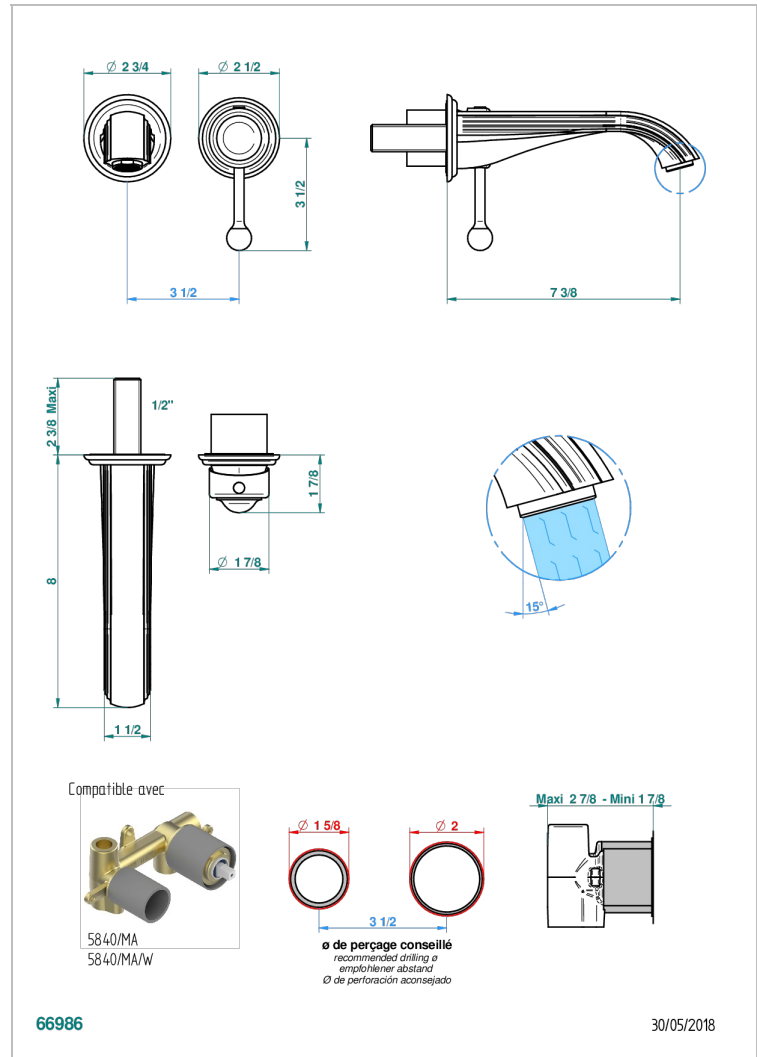

# SUN DRAGON

U5D-6541B

THG  
PARIS

Trim only for Built-in basin mixer with spout (two x 1/2" inlets and one 1/2" outlet), without waste

## CHARACTERISTIC

- Sun Dragon
- Trim only for Built-in basin mixer with spout (two x 1/2" inlets and one 1/2" outlet), without waste

## RELATED SKU'S

- Ref. G00-5840/MA/W Rough parts for concealed wall-mounted mixer with 1/2" outlet, for WC douche - WRAS approved