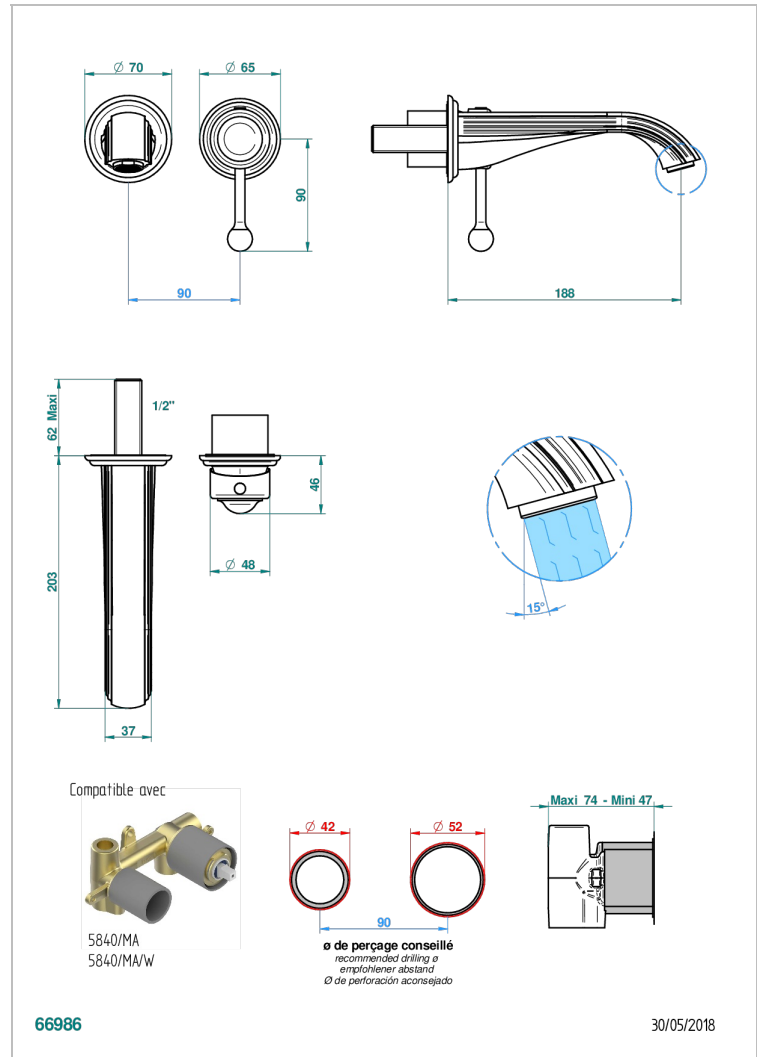

SUN DRAGON

U5D-6541B

THG[®]
PARIS

Trim only for Built-in basin mixer with spout (two x 1/2" inlets and one 1/2" outlet), without waste

CARACTERÍSTICAS

- Sun Dragon
- Trim only for Built-in basin mixer with spout (two x 1/2" inlets and one 1/2" outlet), without waste

PRODUCTOS RELACIONADOS

- Ref. G00-5840/MA Parte empotrada para mezclador mural con salida hembra 1/2

ACABADOS DISPONIBLES

Bronce claro - D01
Cerámica negra mate - D30
Cobre viejo mate - H07
Cromo - A02
Cromo / dorado - G02
Cromo mate - C02