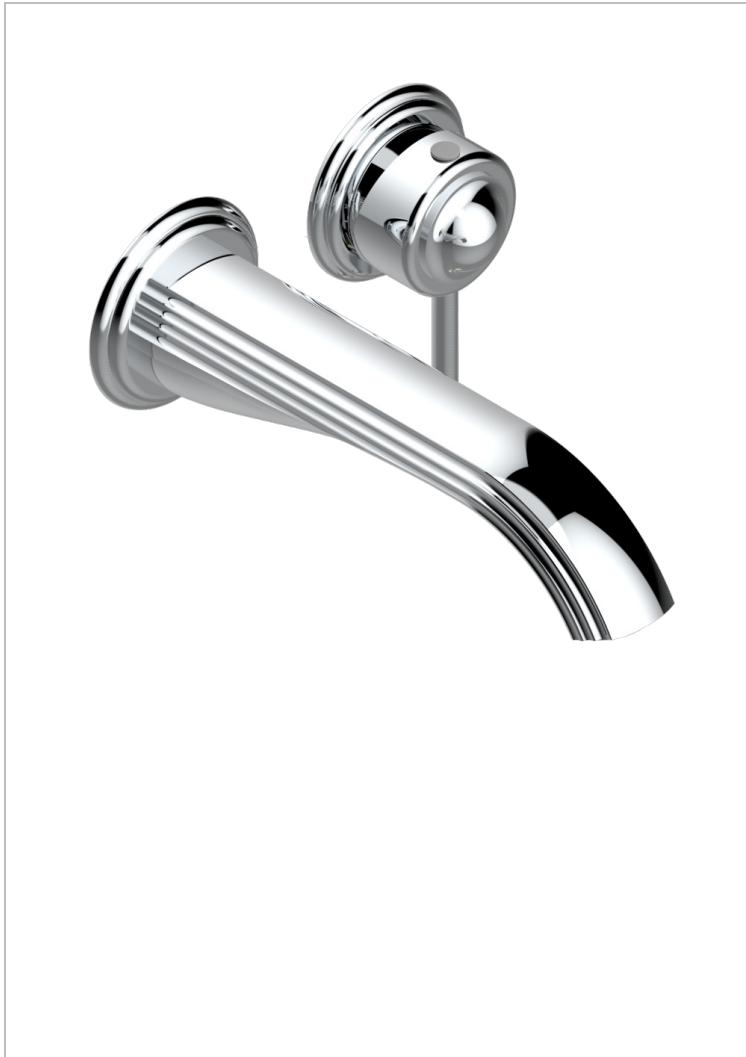

# SUN DRAGON

U5D-6541B

THG  
PARIS

Trim only for Built-in basin mixer with spout (two x 1/2" inlets and one 1/2" outlet), without waste

## CHARACTERISTIC

- Sun Dragon
- Trim only for Built-in basin mixer with spout (two x 1/2" inlets and one 1/2" outlet), without waste

## RELATED SKU'S

- Ref. G00-5840/MA Rough parts for concealed wall-mounted mixer with 1/2" outlet

## AVAILABLE FINITIONS

Antique nickel - H28  
Black ceram - D30  
Blush PVD - H62  
Brass color PVD - H49  
Brown bronze color PVD - F33  
Gold color PVD - H52

Graphite PVD - H64  
Lacquered light bronze - D01  
Matt Umber PVD - H67  
Matt blush PVD - H60  
Matt brass color PVD - H50  
Matt brown bronze color PVD - F34