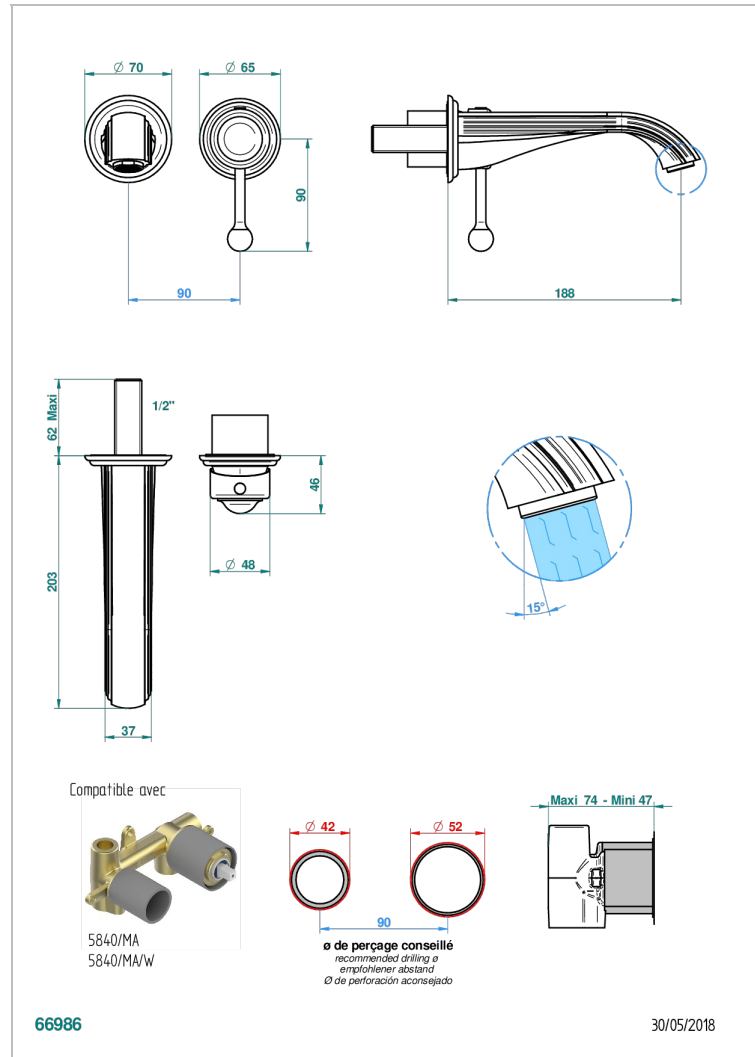

# SUN DRAGON

U5D-6541B

THG  
PARIS

Trim only for Built-in basin mixer with spout (two x 1/2" inlets and one 1/2" outlet), without waste

## CHARACTERISTIC

- Sun Dragon
- Trim only for Built-in basin mixer with spout (two x 1/2" inlets and one 1/2" outlet), without waste

## RELATED SKU'S

- Ref. G00-5840/MA Rough parts for concealed wall-mounted mixer with 1/2" outlet